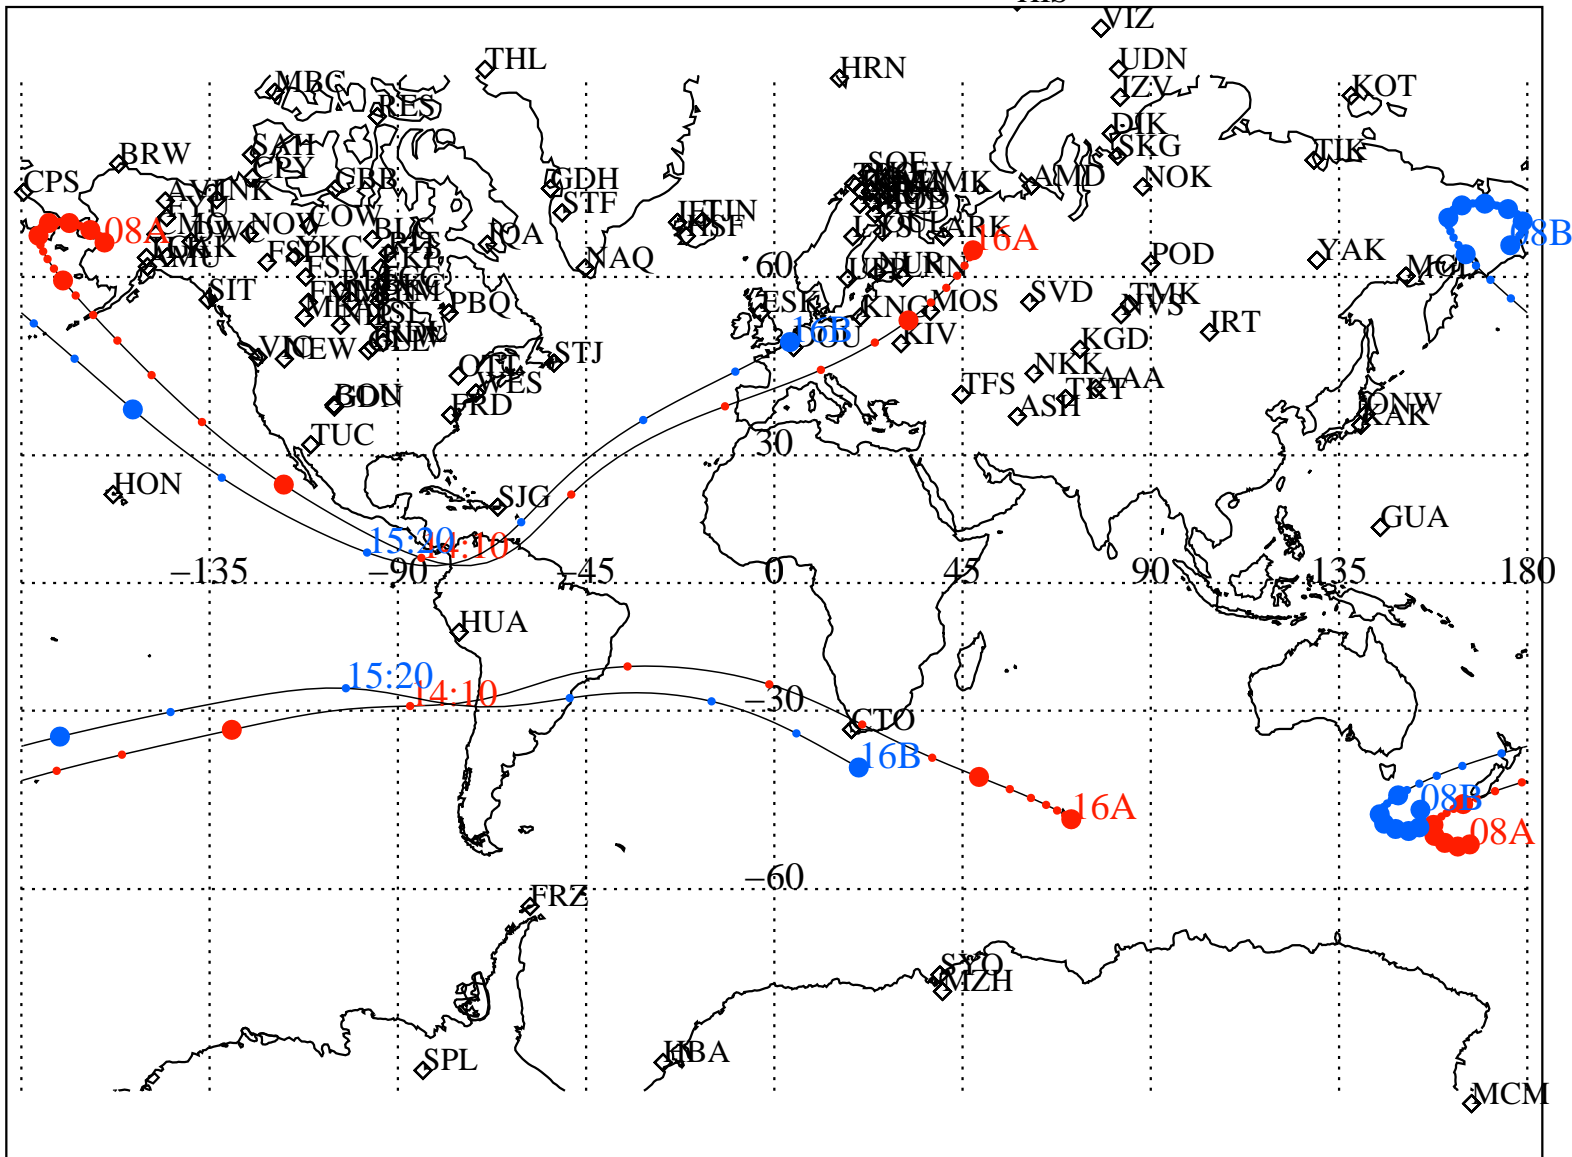

ALE
 VAN ALLEN PROBES 2013 163 (06/12) 08:00 to 2013 163 (06/12) 16:00

RBSPA-A, RBSPB-B,