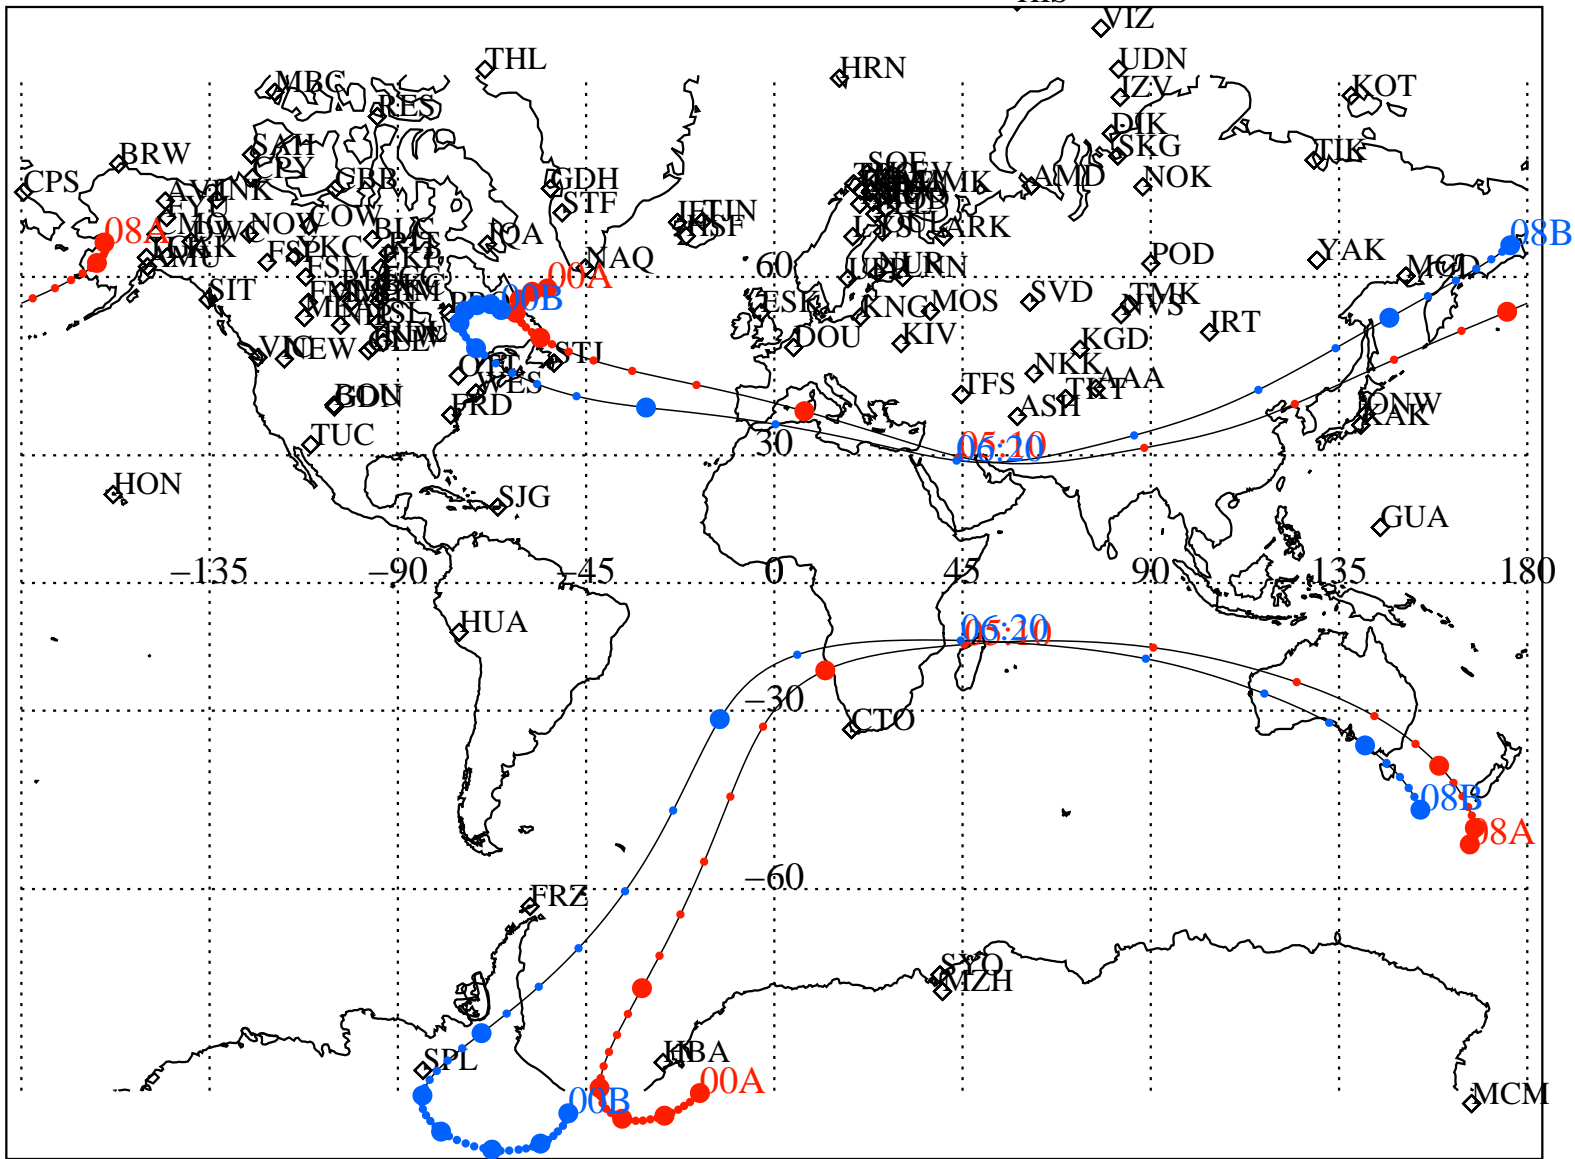

ALE  
 VAN ALLEN PROBES 2013 163 (06/12) 00:00 to 2013 163 (06/12) 08:00

RBSPA-A, RBSPB-B,