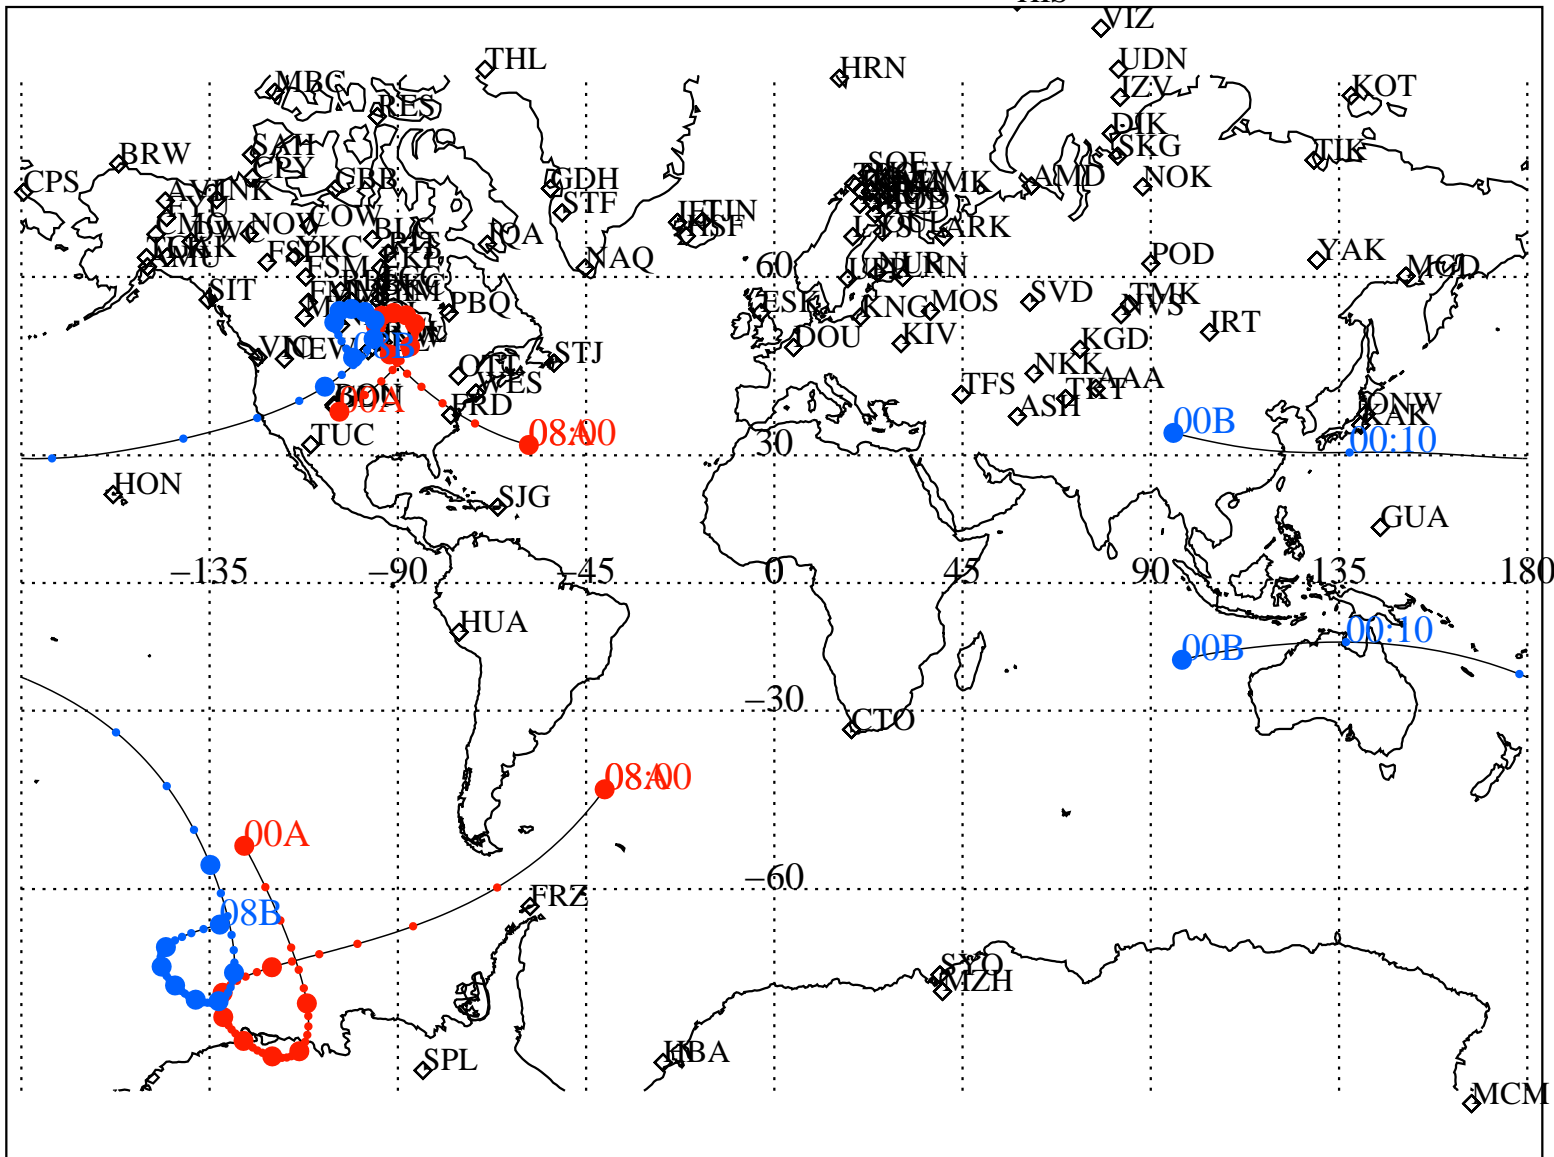

ALE  
 VAN ALLEN PROBES 2013 161 (06/10) 00:00 to 2013 161 (06/10) 08:00

RBSPA-A, RBSPB-B,