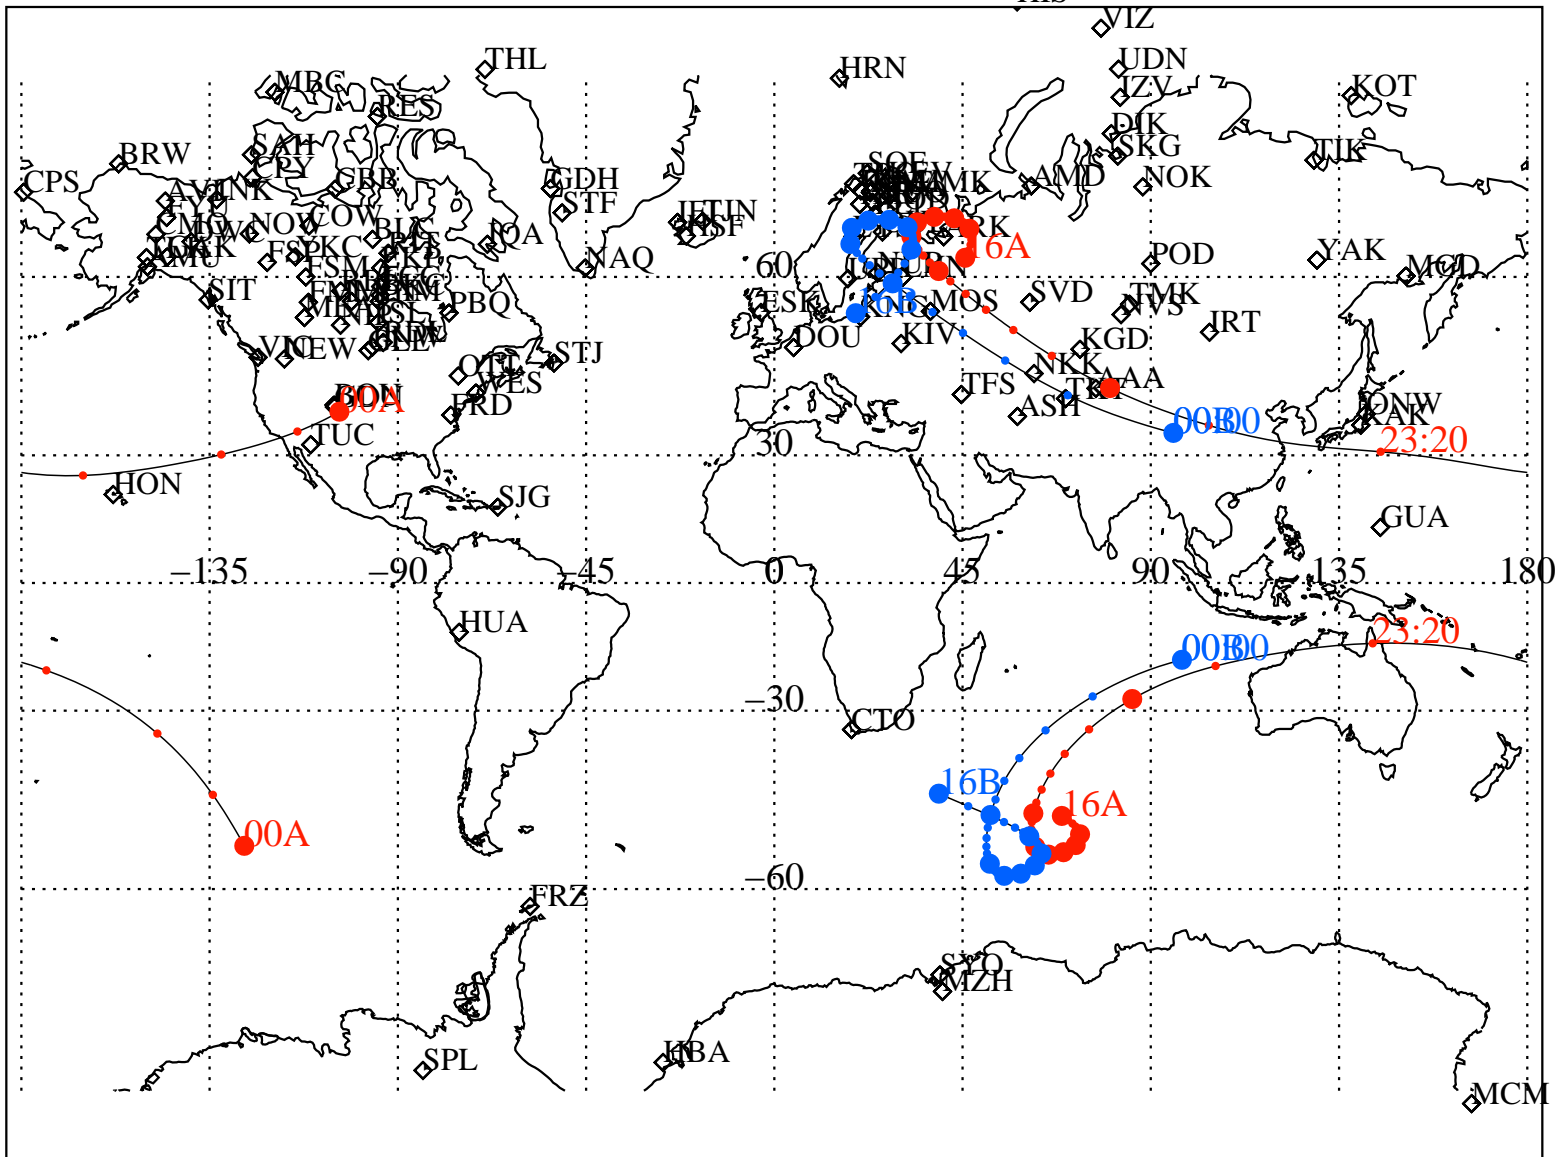

ALE
 VAN ALLEN PROBES 2013 160 (06/09) 16:00 to 2013 161 (06/10) 00:00

RBSPA-A, RBSPB-B,