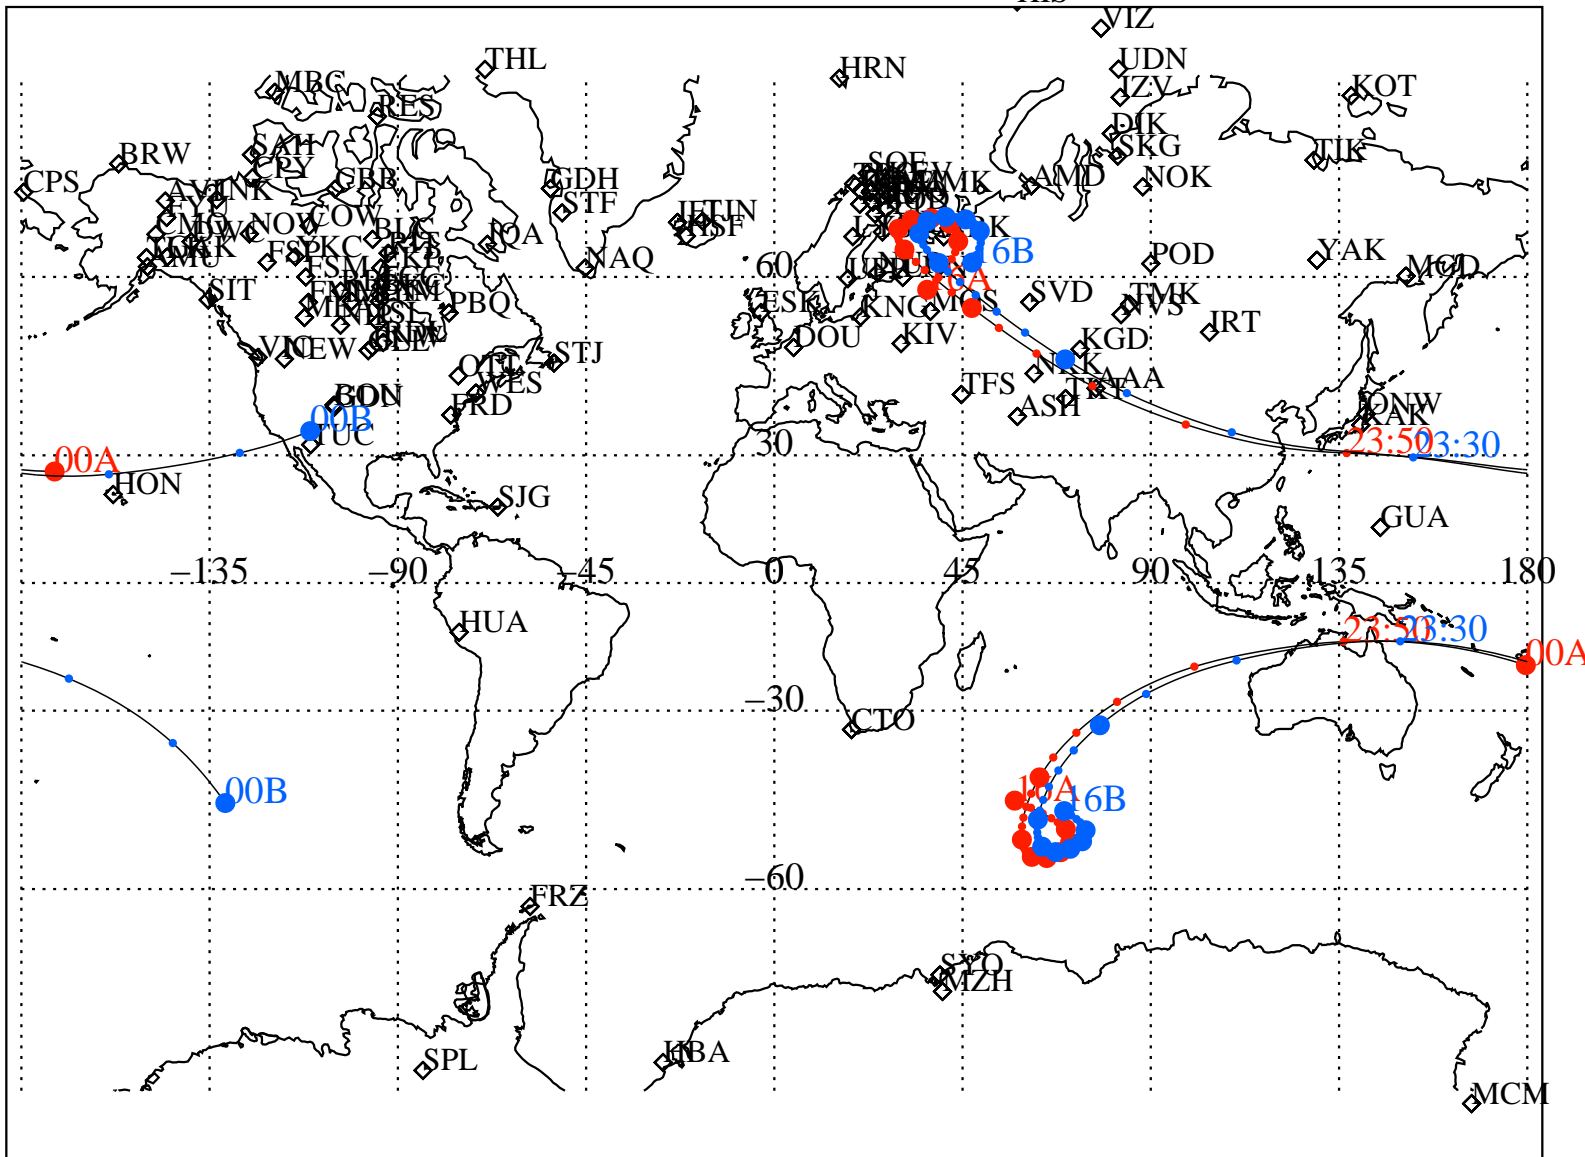

ALE  
 VAN ALLEN PROBES 2013 151 (05/31) 16:00 to 2013 152 (06/01) 00:00

RBSPA-A, RBSPB-B,