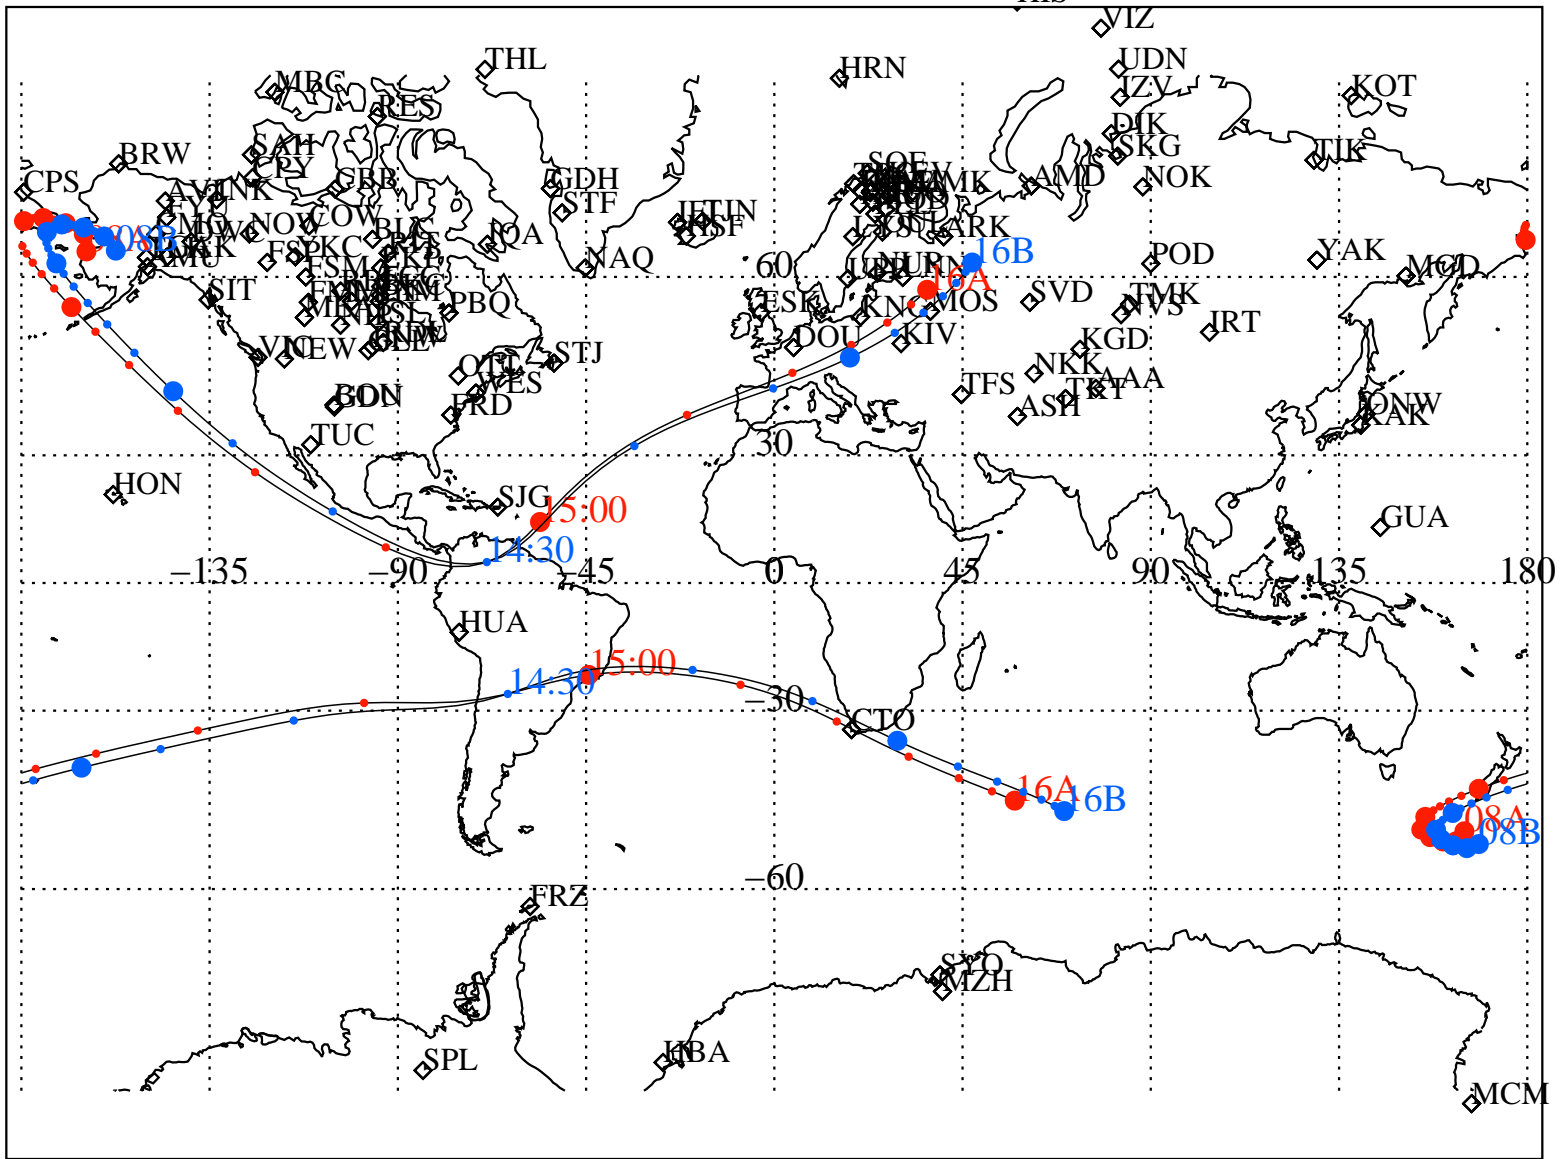

ALE
 VAN ALLEN PROBES 2013 151 (05/31) 08:00 to 2013 151 (05/31) 16:00

RBSPA-A, RBSPB-B,