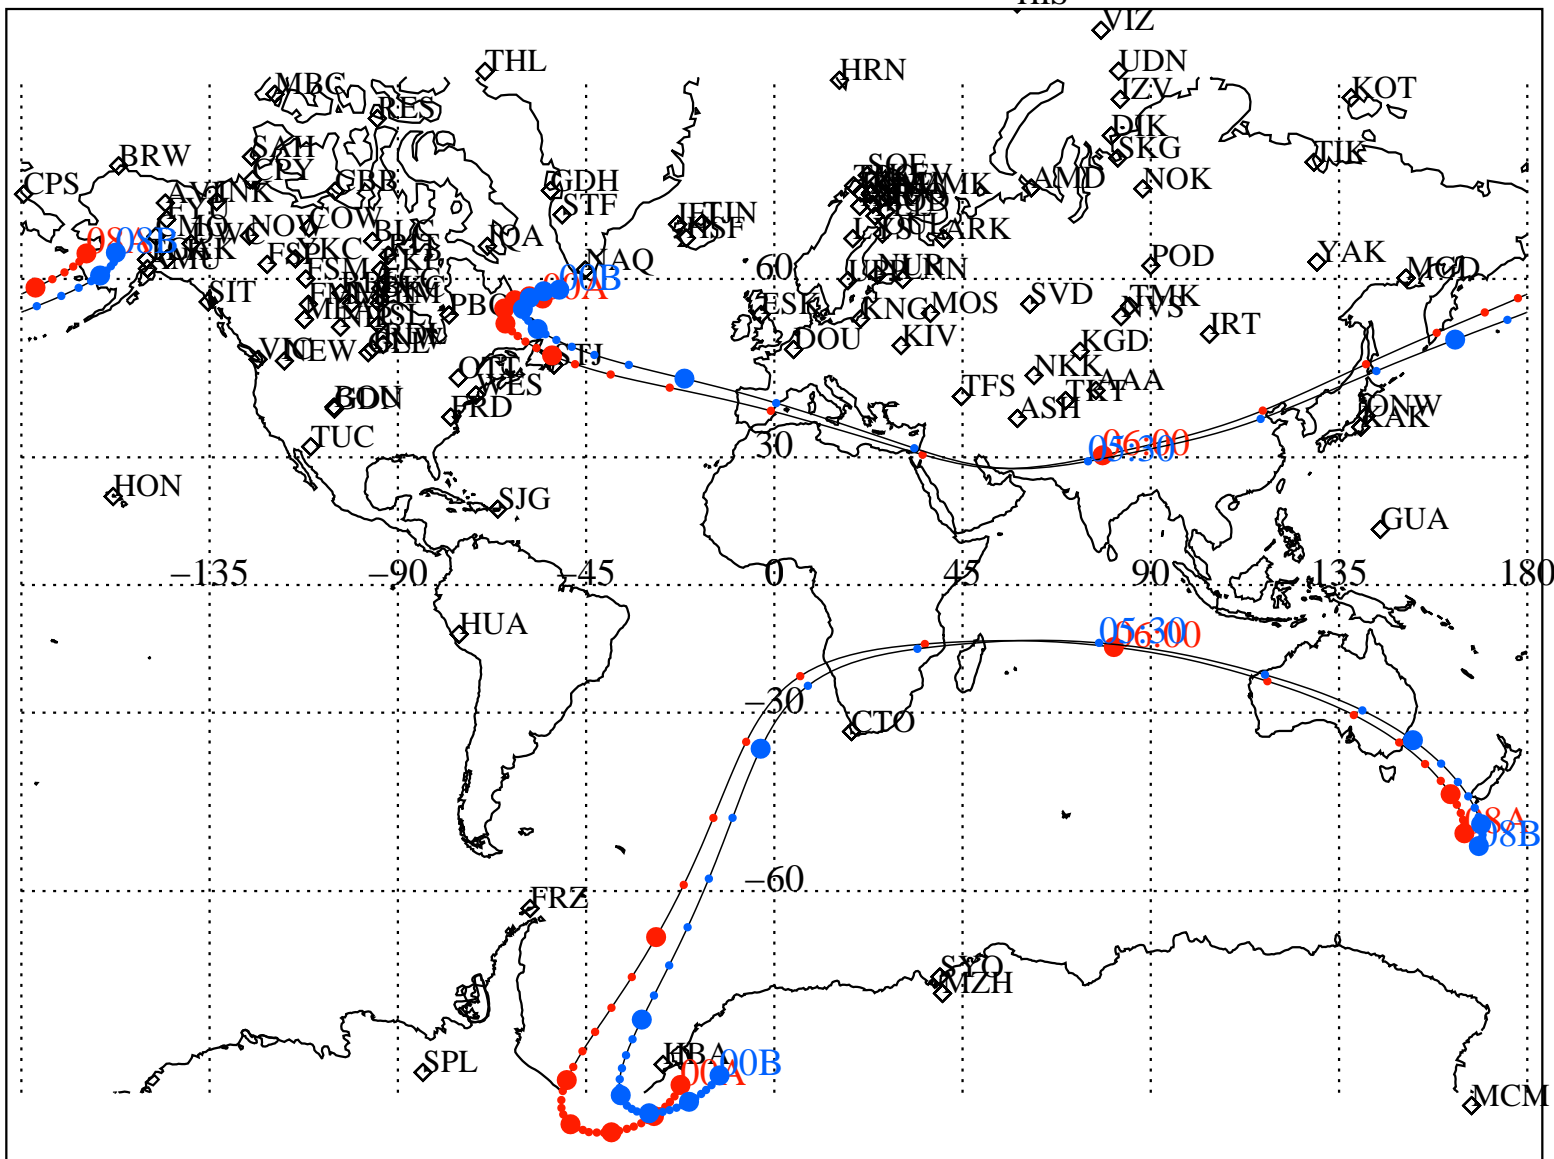

VAN ALLEN PROBES 2013 151 (05/31) 00:00 to 2013 151 (05/31) 08:00

RBSPA-A, RBSPB-B,