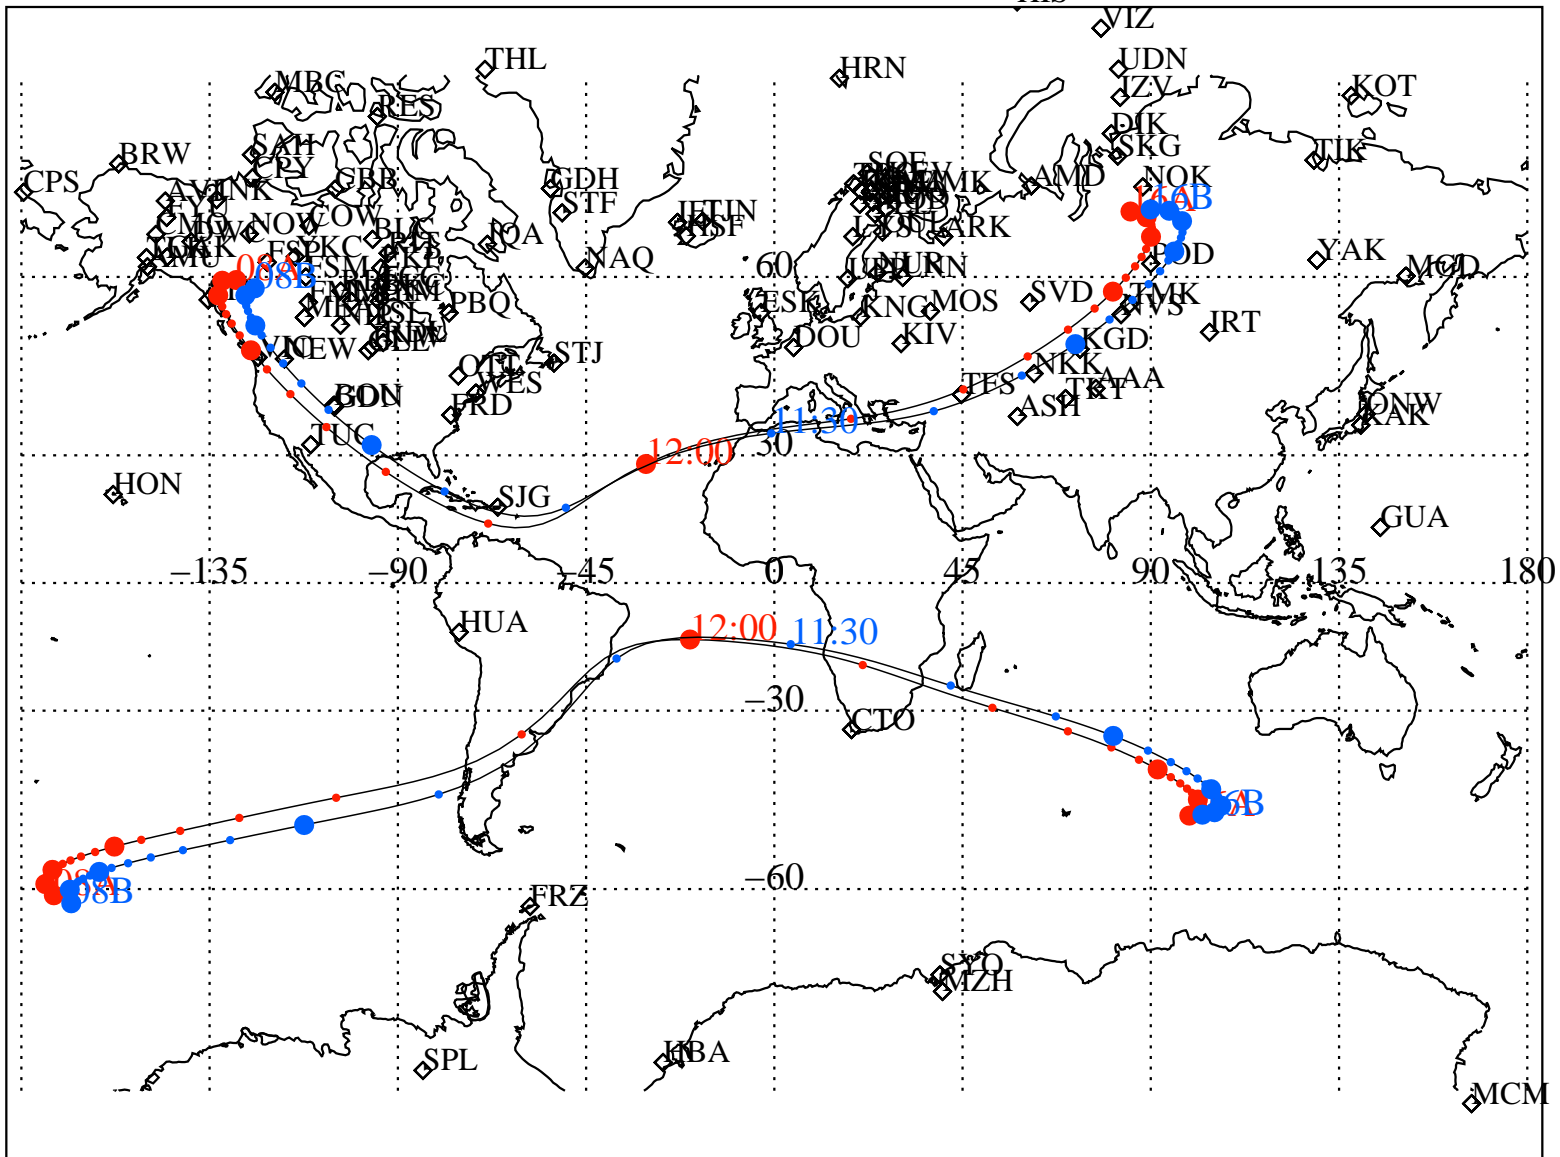

ALE
 VAN ALLEN PROBES 2013 150 (05/30) 08:00 to 2013 150 (05/30) 16:00

RBSPA-A, RBSPB-B,