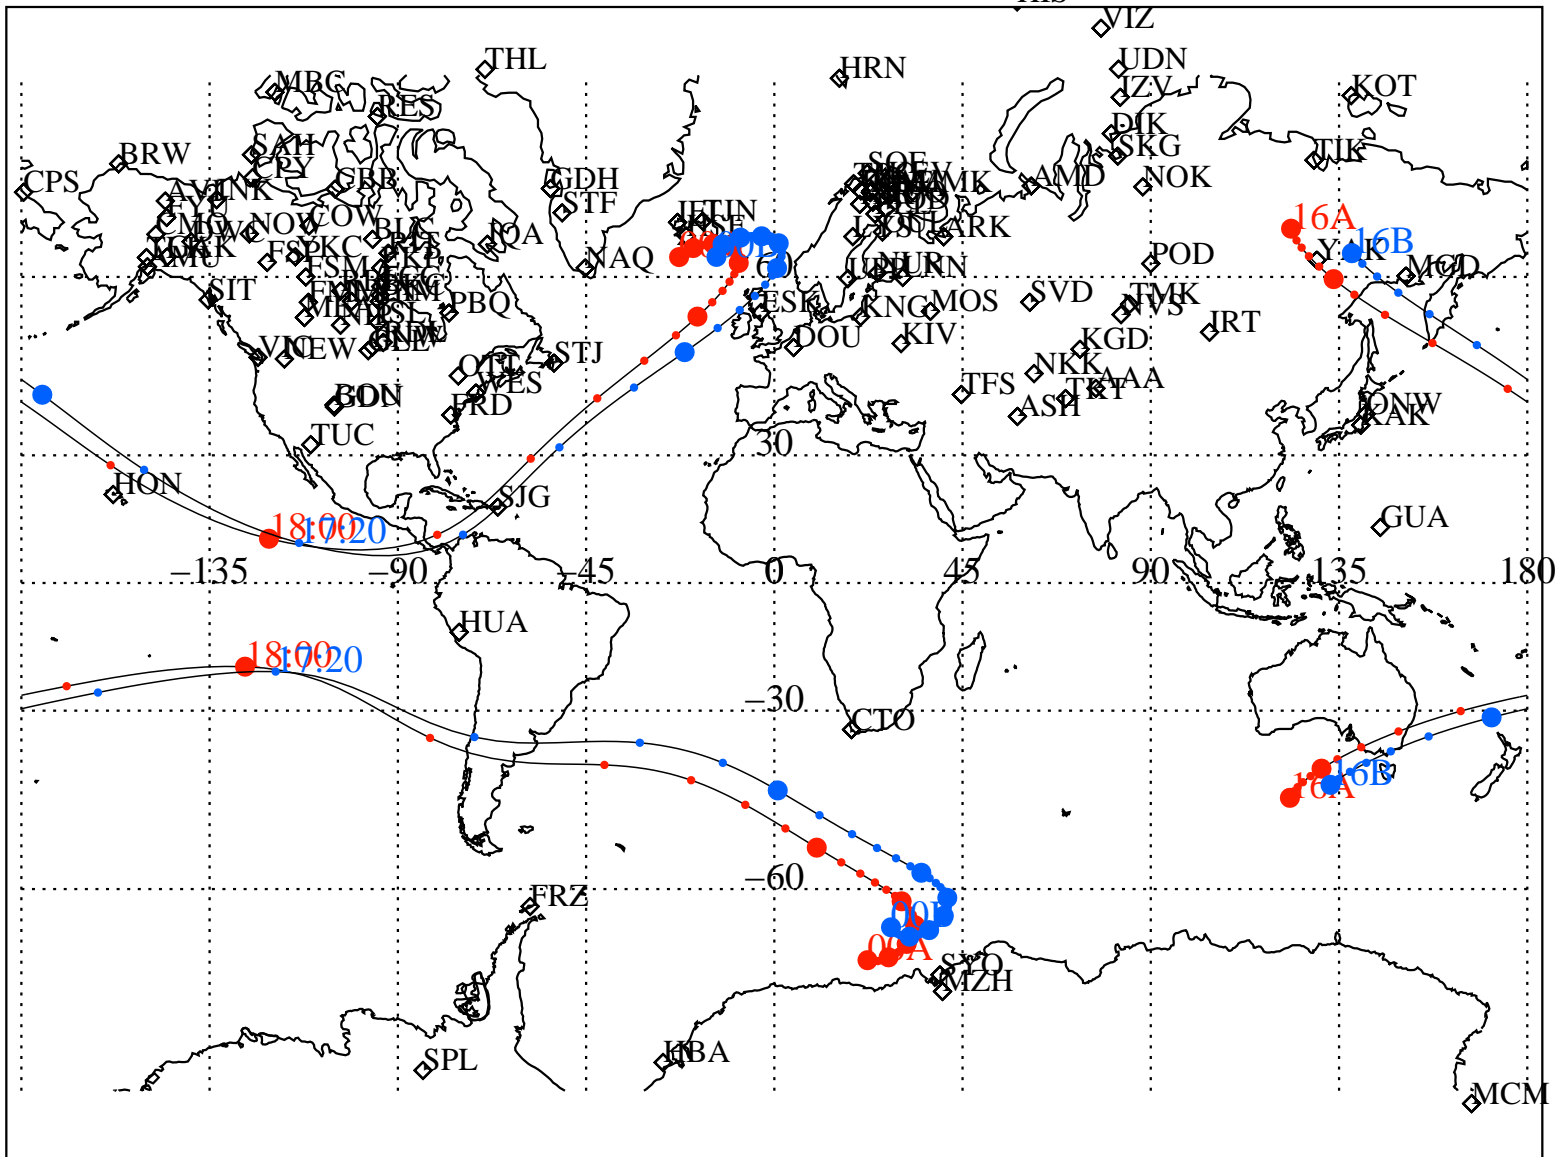

ALE  
 VAN ALLEN PROBES 2013 149 (05/29) 16:00 to 2013 150 (05/30) 00:00

RBSPA-A, RBSPB-B,