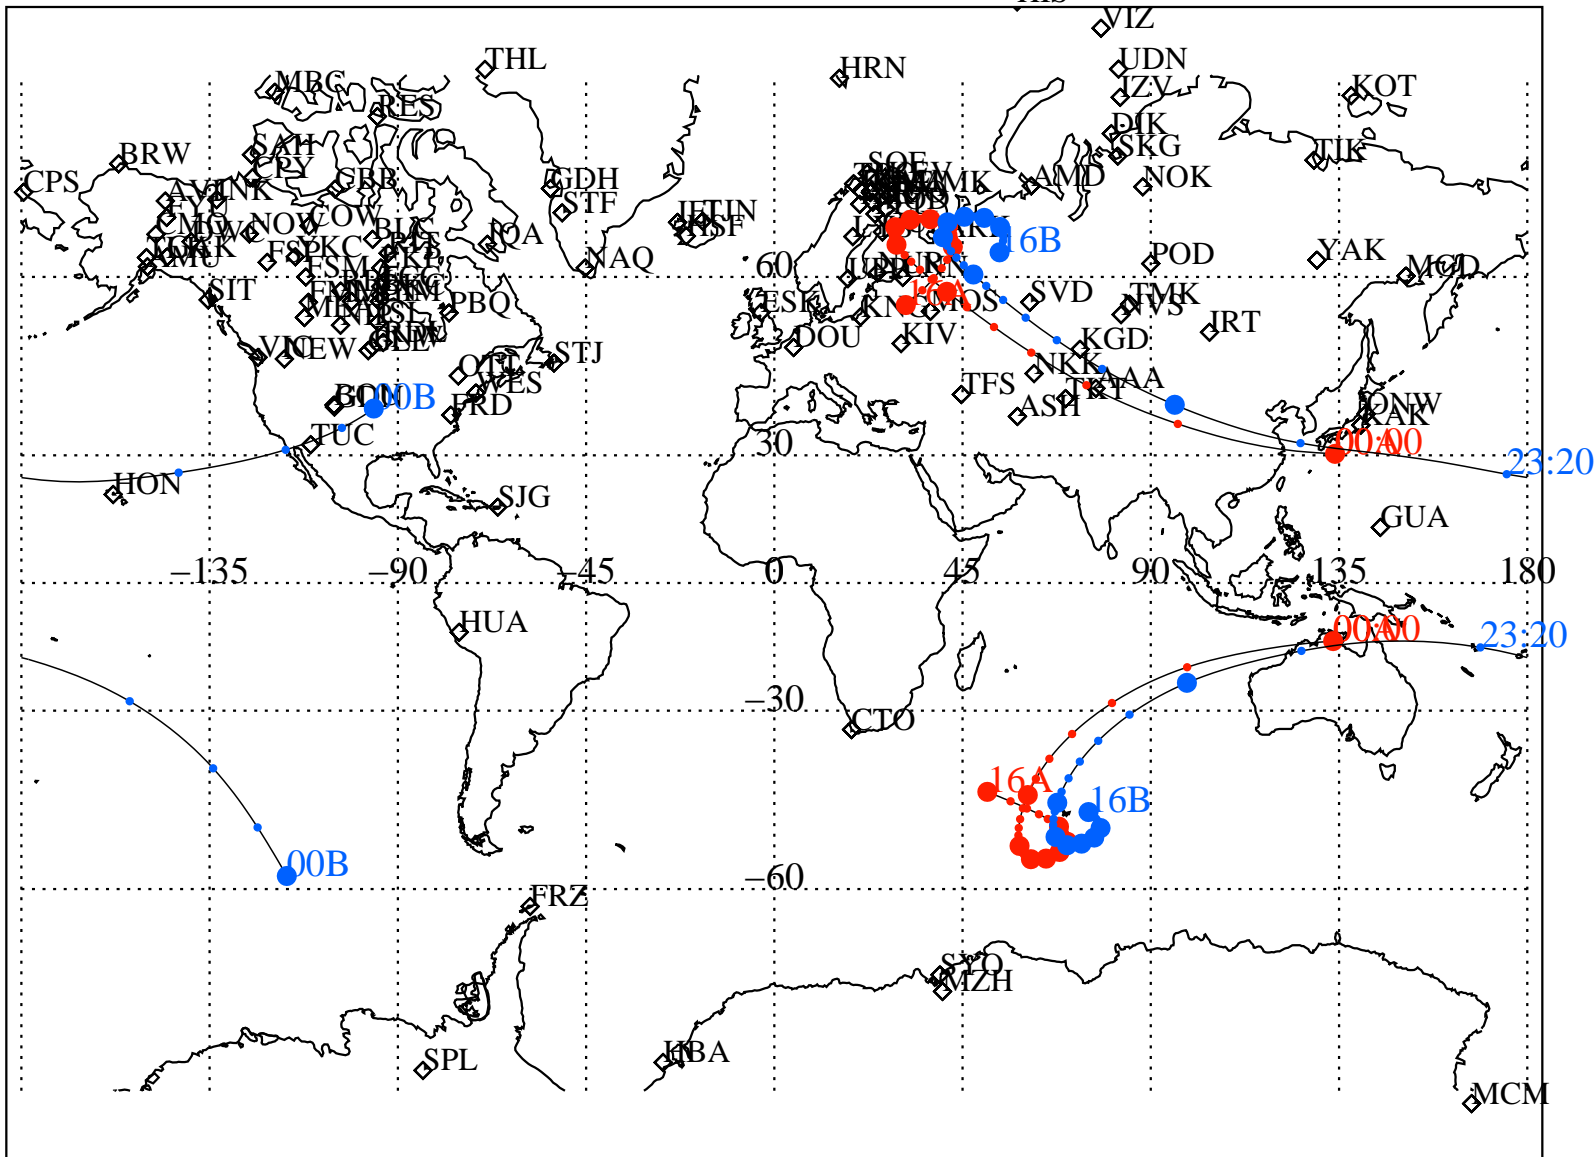

ALE  
 VAN ALLEN PROBES 2013 148 (05/28) 16:00 to 2013 149 (05/29) 00:00

RBSPA-A, RBSPB-B,