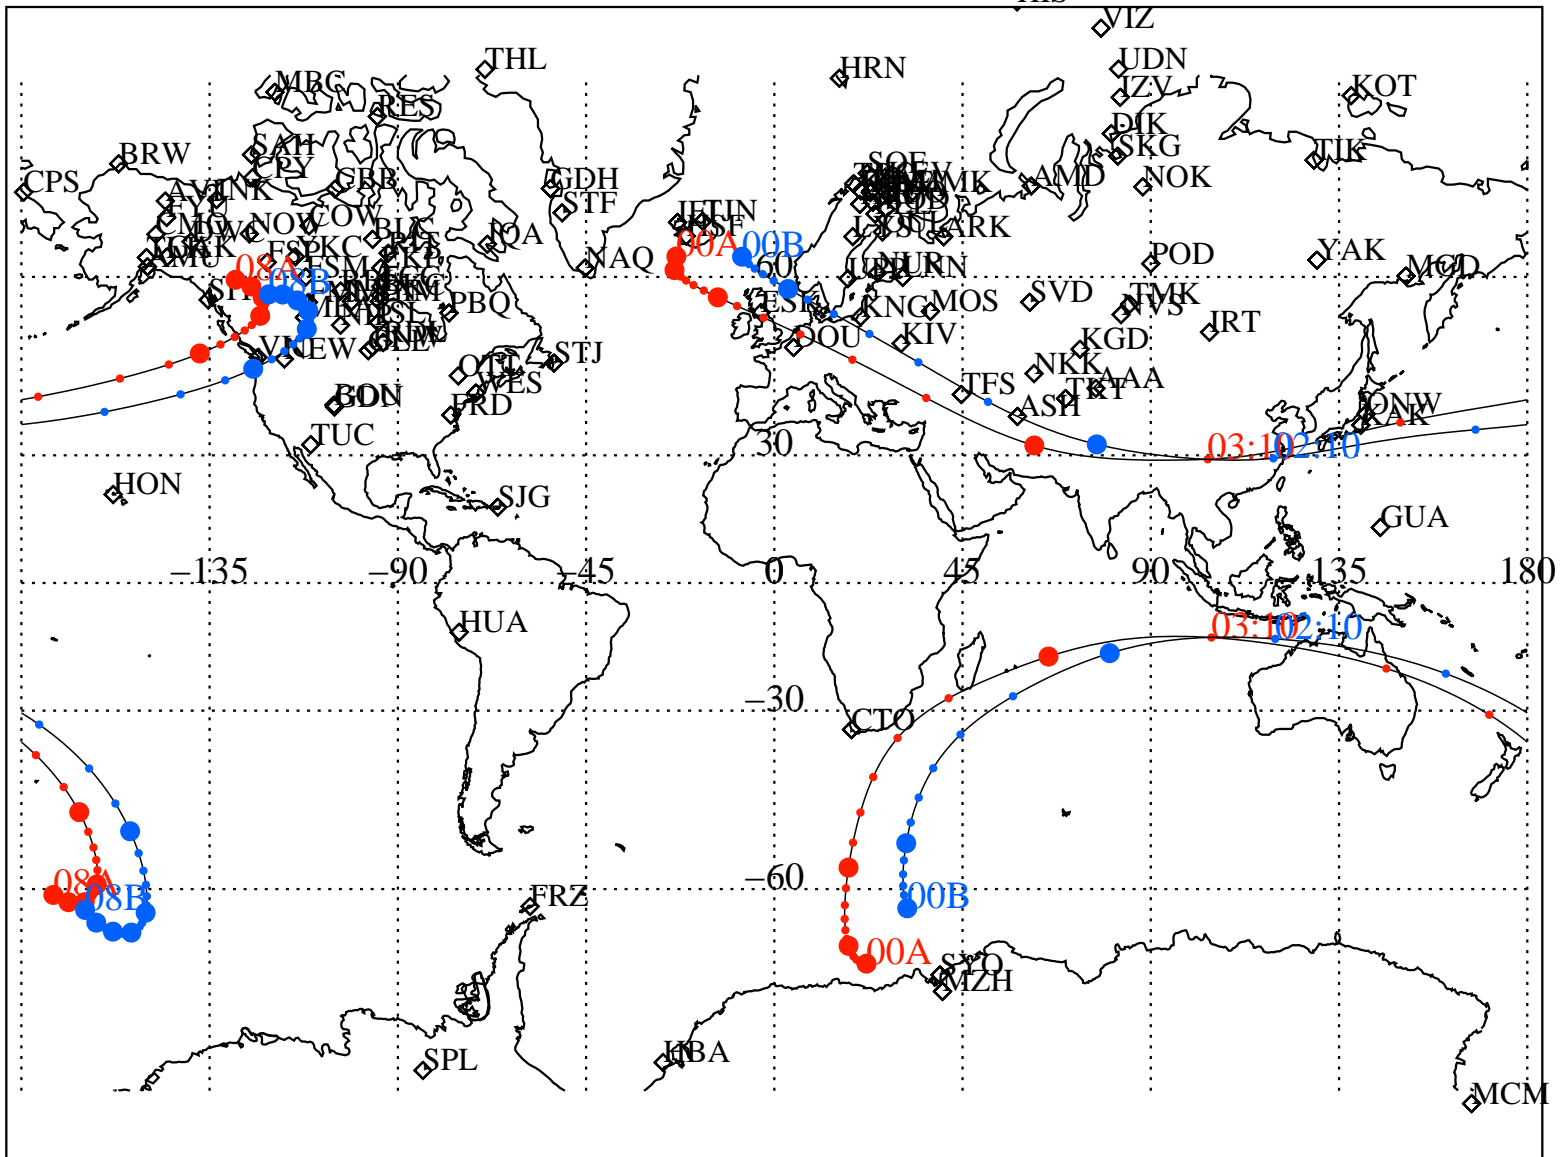

ALE
 VAN ALLEN PROBES 2013 147 (05/27) 00:00 to 2013 147 (05/27) 08:00

RBSPA-A, RBSPB-B,