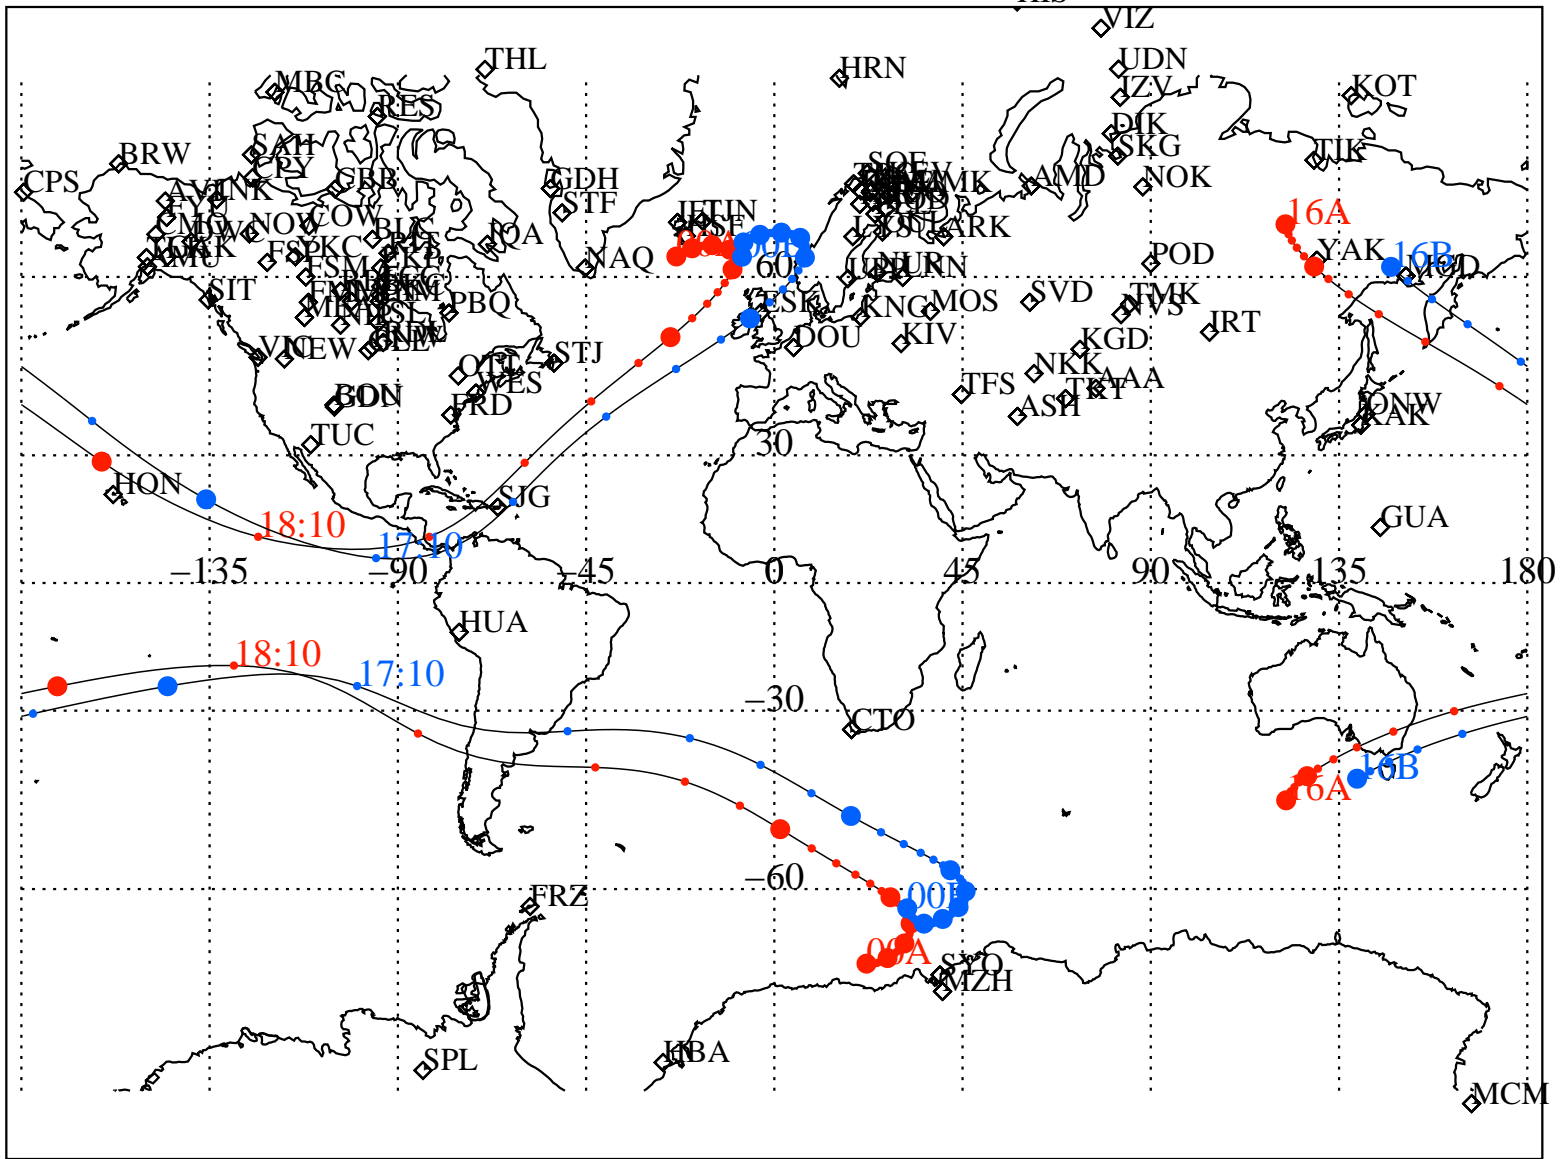

ALE
 VAN ALLEN PROBES 2013 146 (05/26) 16:00 to 2013 147 (05/27) 00:00

RBSPA-A, RBSPB-B,