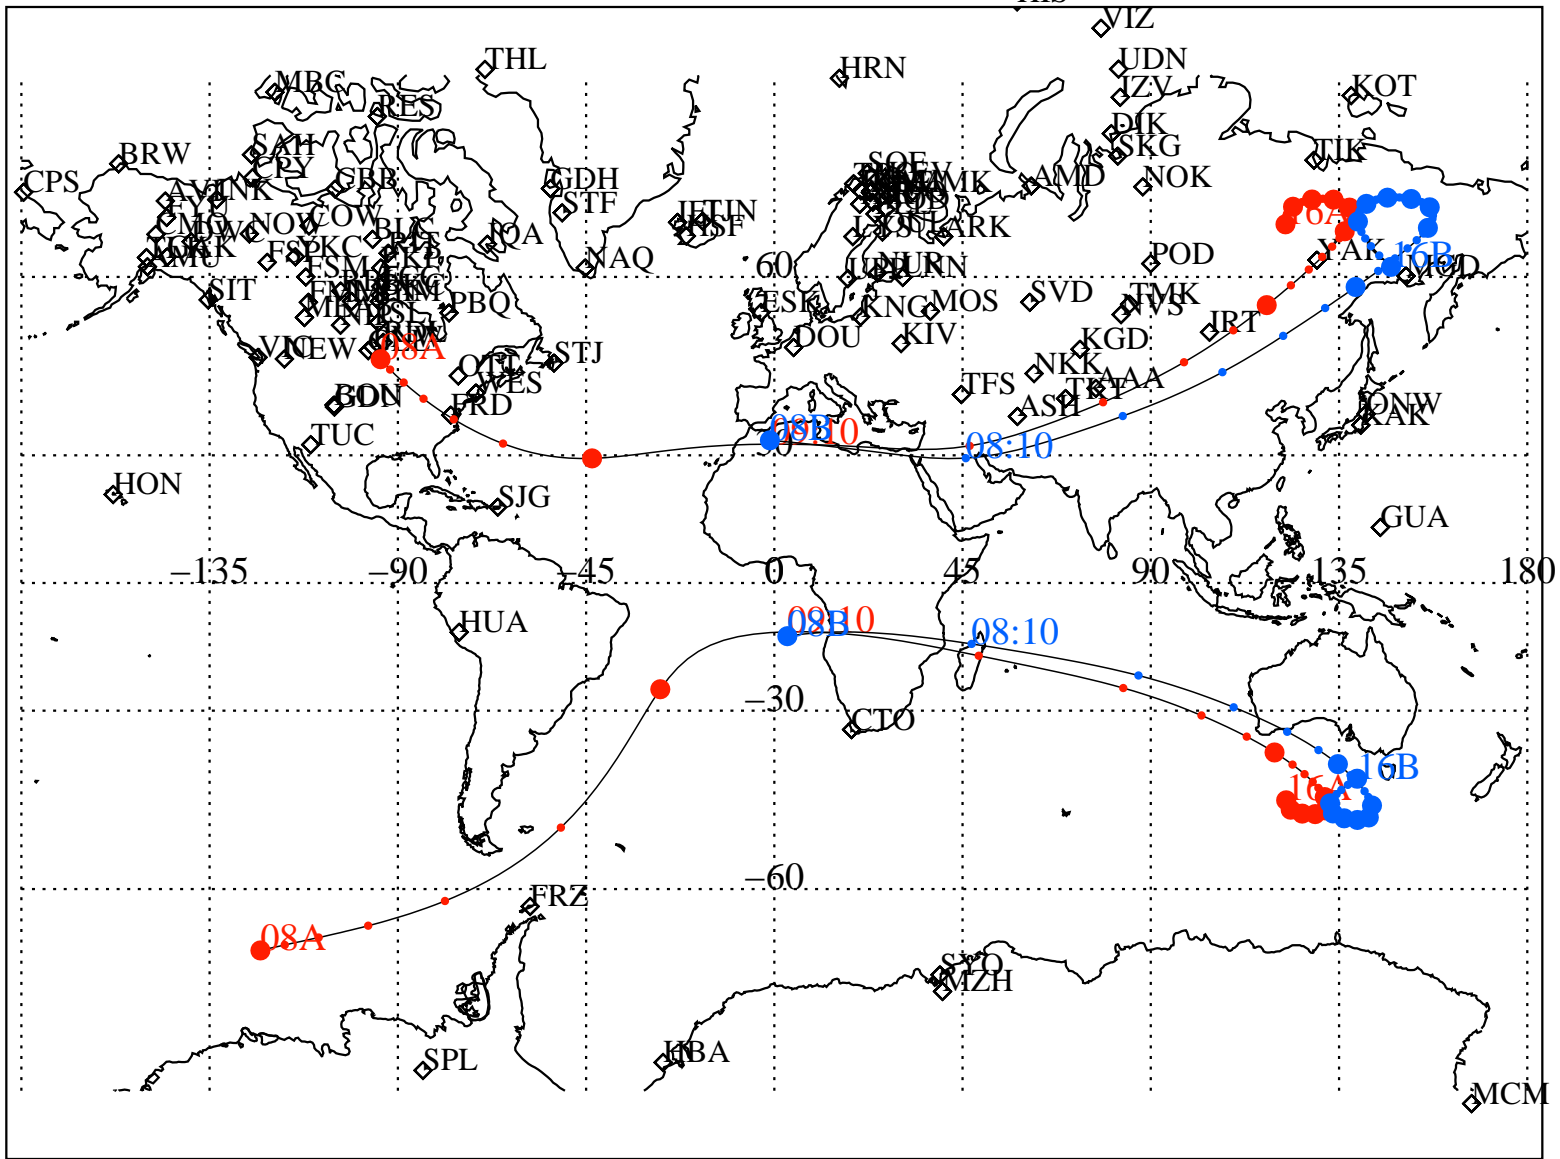

ALE
 VAN ALLEN PROBES 2013 146 (05/26) 08:00 to 2013 146 (05/26) 16:00

RBSPA-A, RBSPB-B,