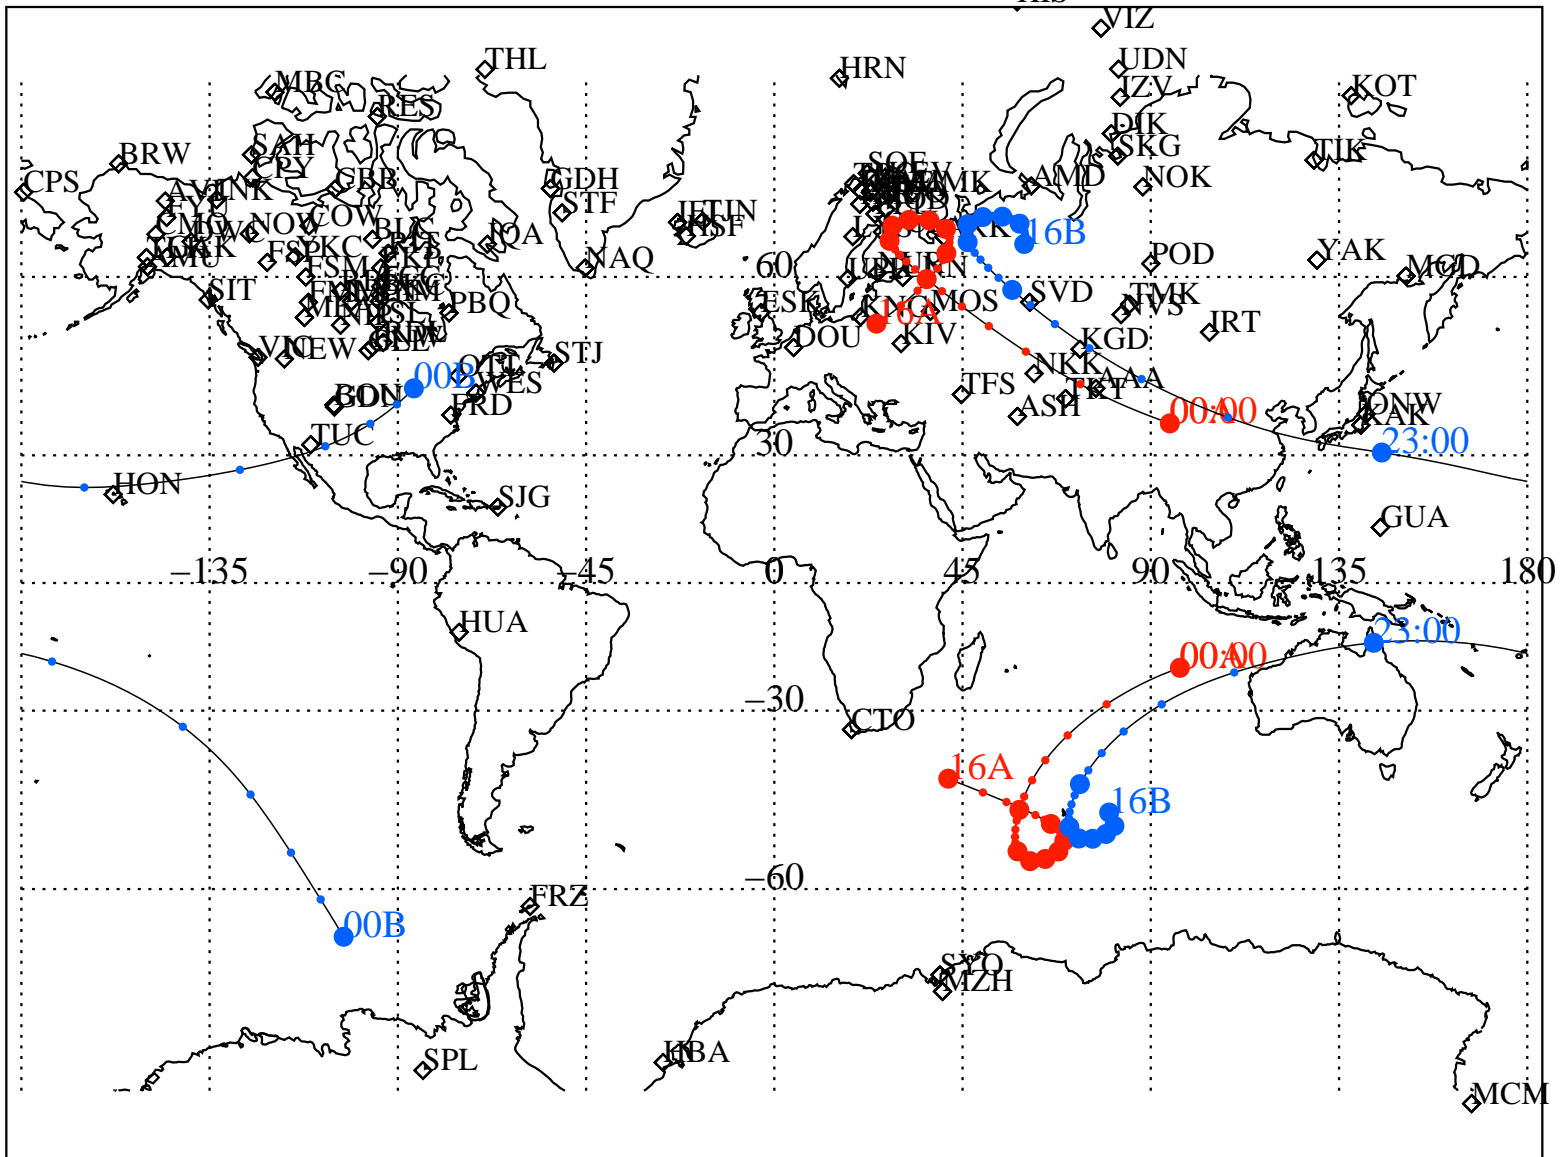

ALE
 VAN ALLEN PROBES 2013 145 (05/25) 16:00 to 2013 146 (05/26) 00:00

RBSPA-A, RBSPB-B,