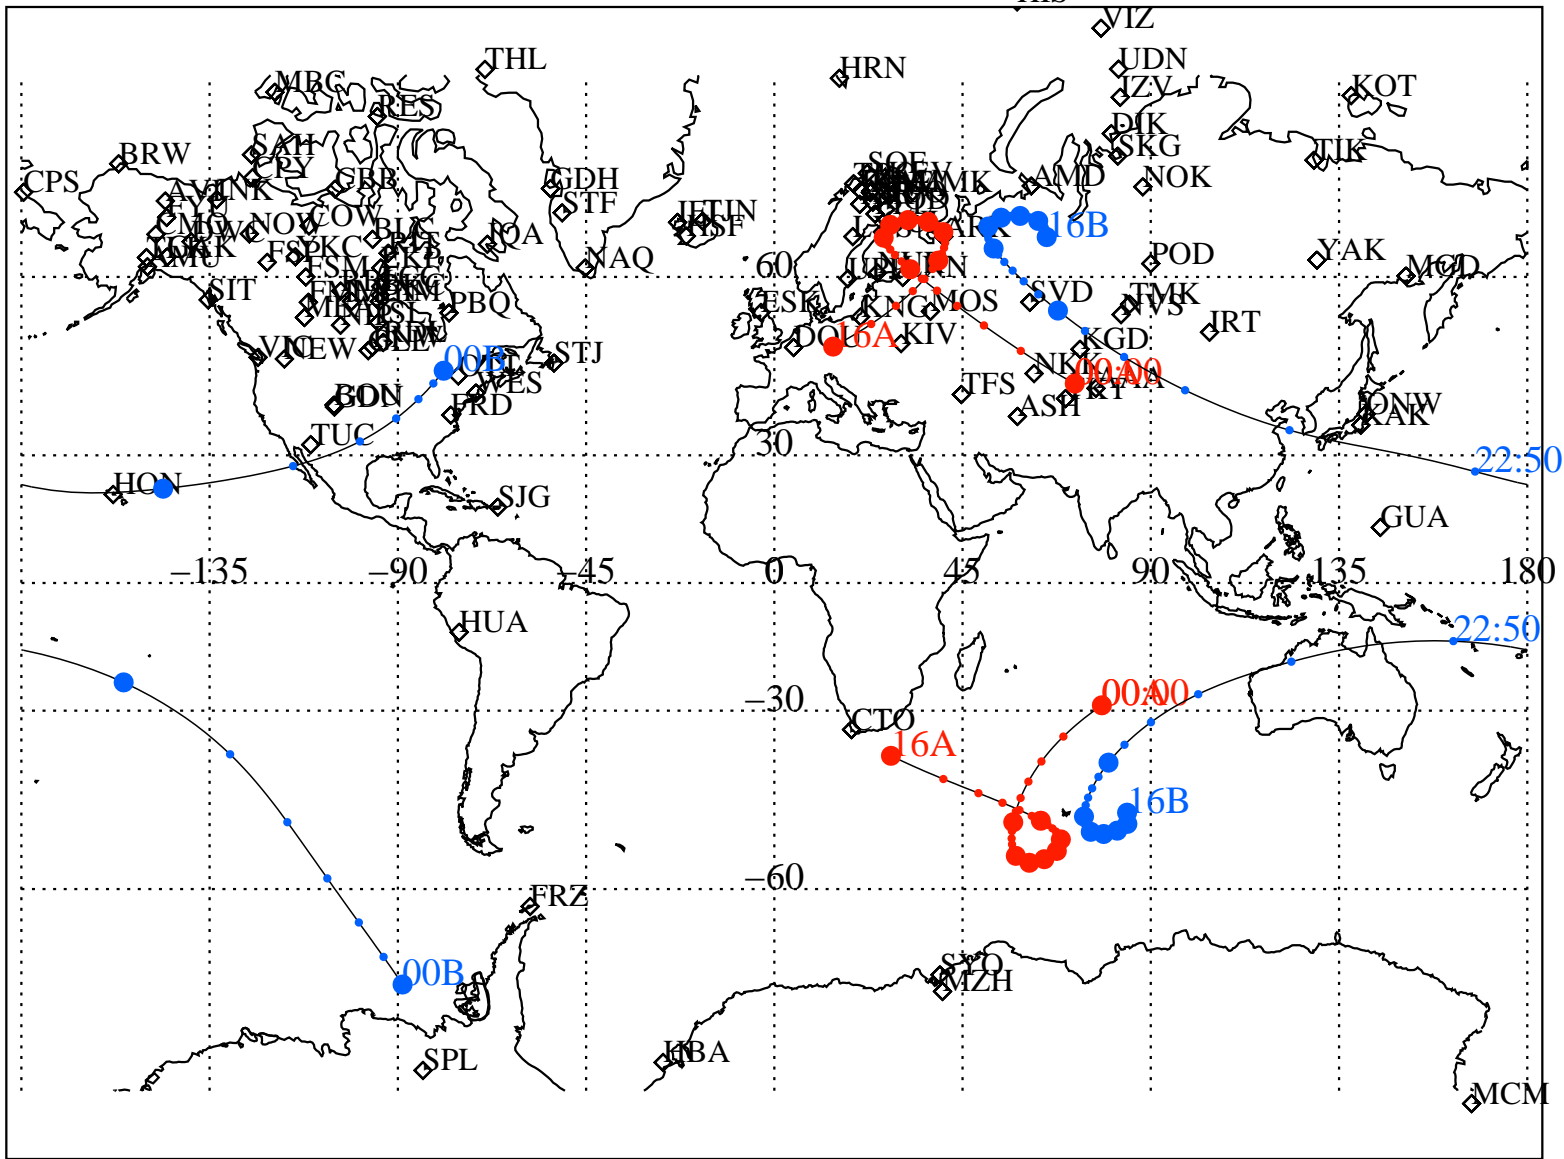

ALE
 VAN ALLEN PROBES 2013 142 (05/22) 16:00 to 2013 143 (05/23) 00:00

RBSPA-A, RBSPB-B,