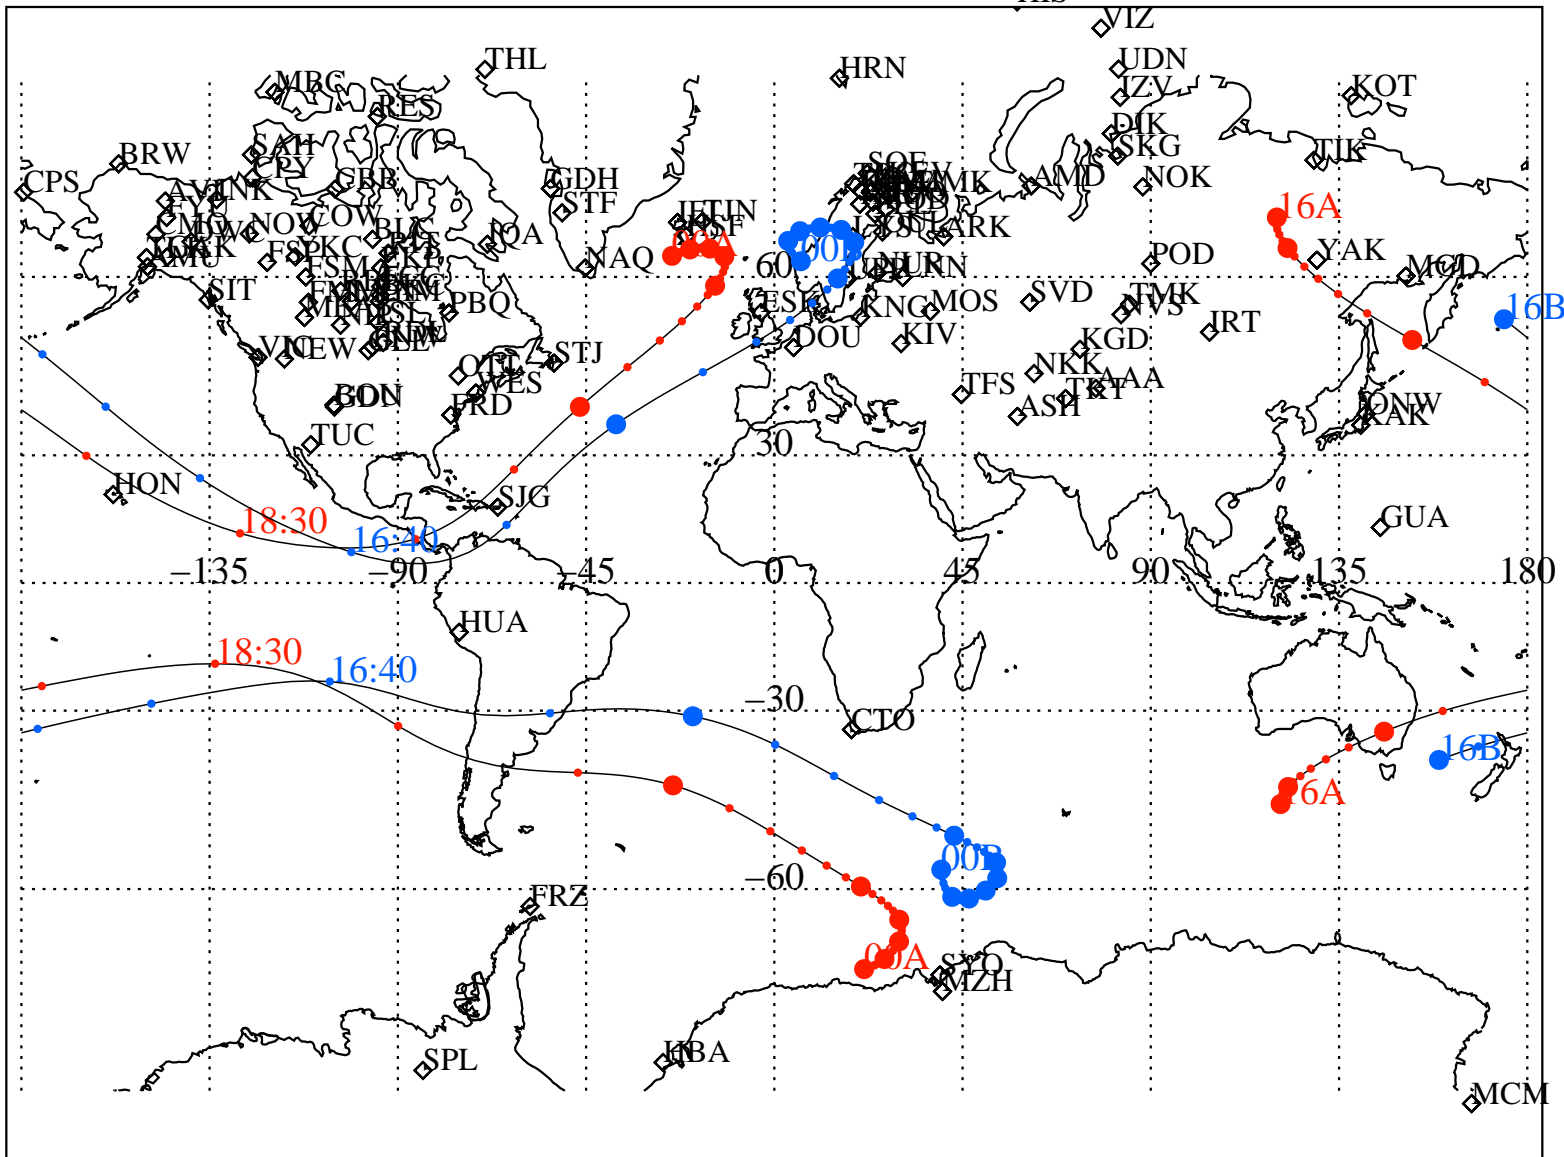

ALE
 VAN ALLEN PROBES 2013 140 (05/20) 16:00 to 2013 141 (05/21) 00:00

RBSPA-A, RBSPB-B,