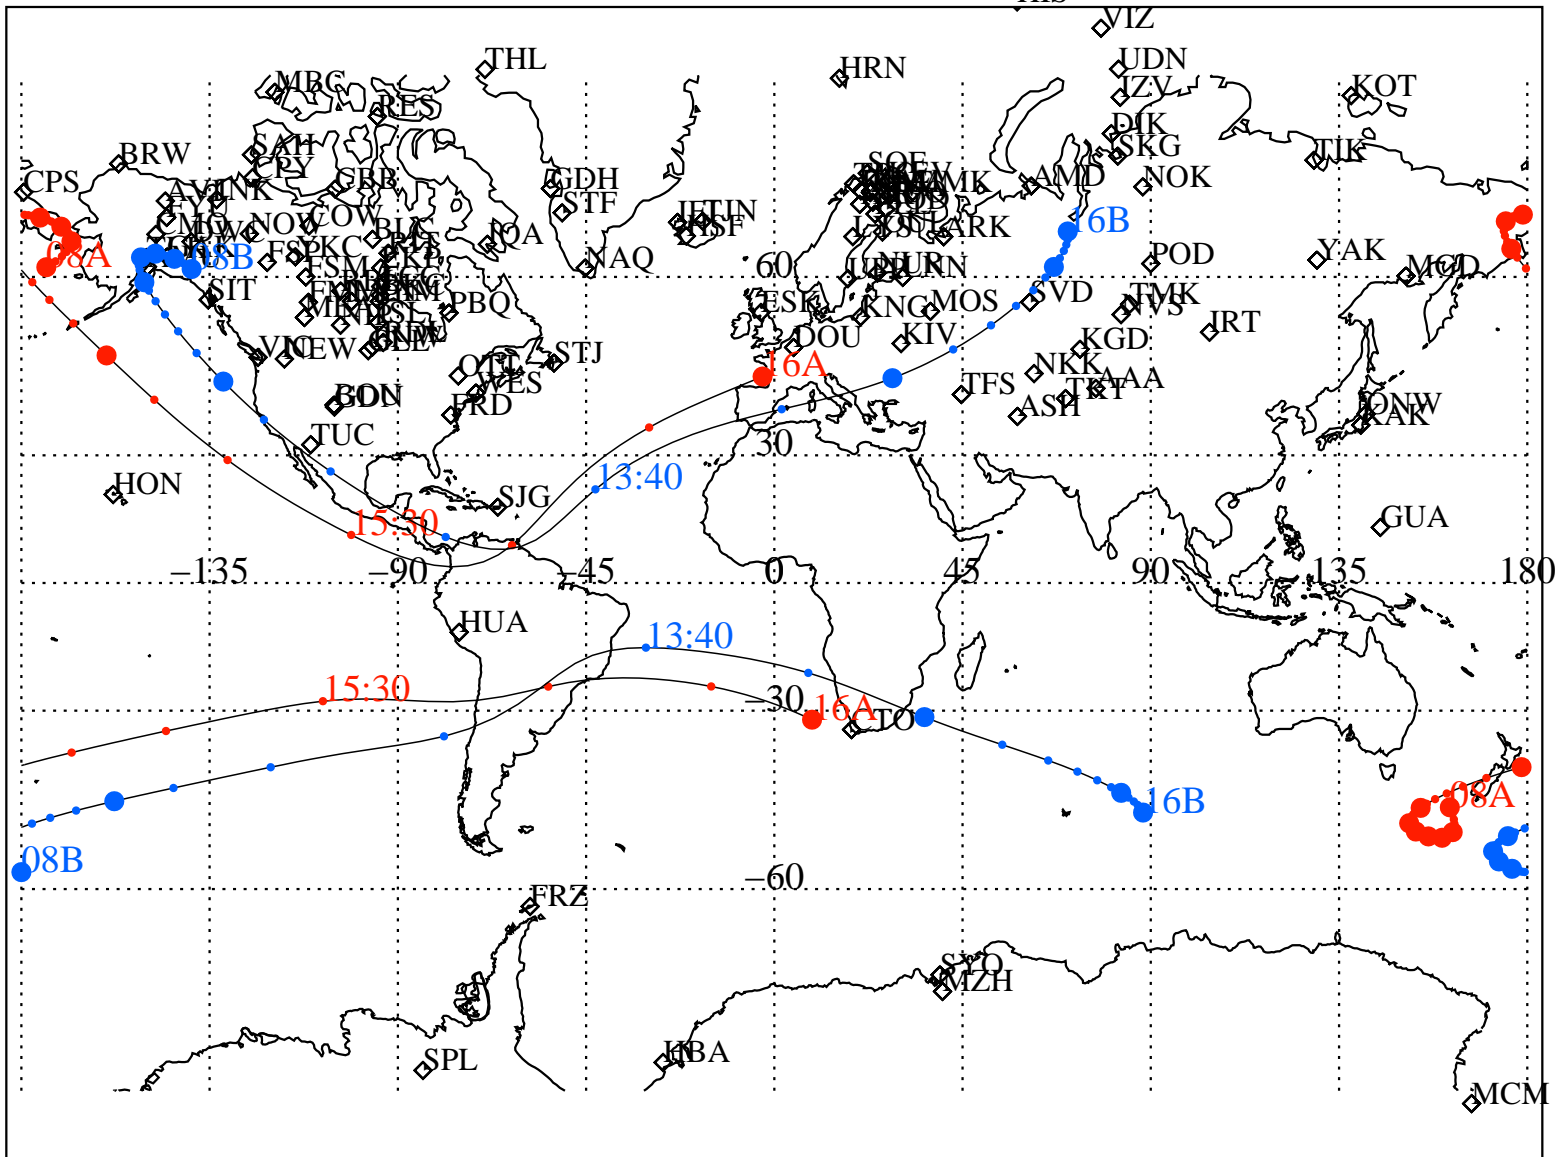

ALE
VAN ALLEN PROBES 2013 139 (05/19) 08:00 to 2013 139 (05/19) 16:00

RBSPA-A, RBSPB-B,