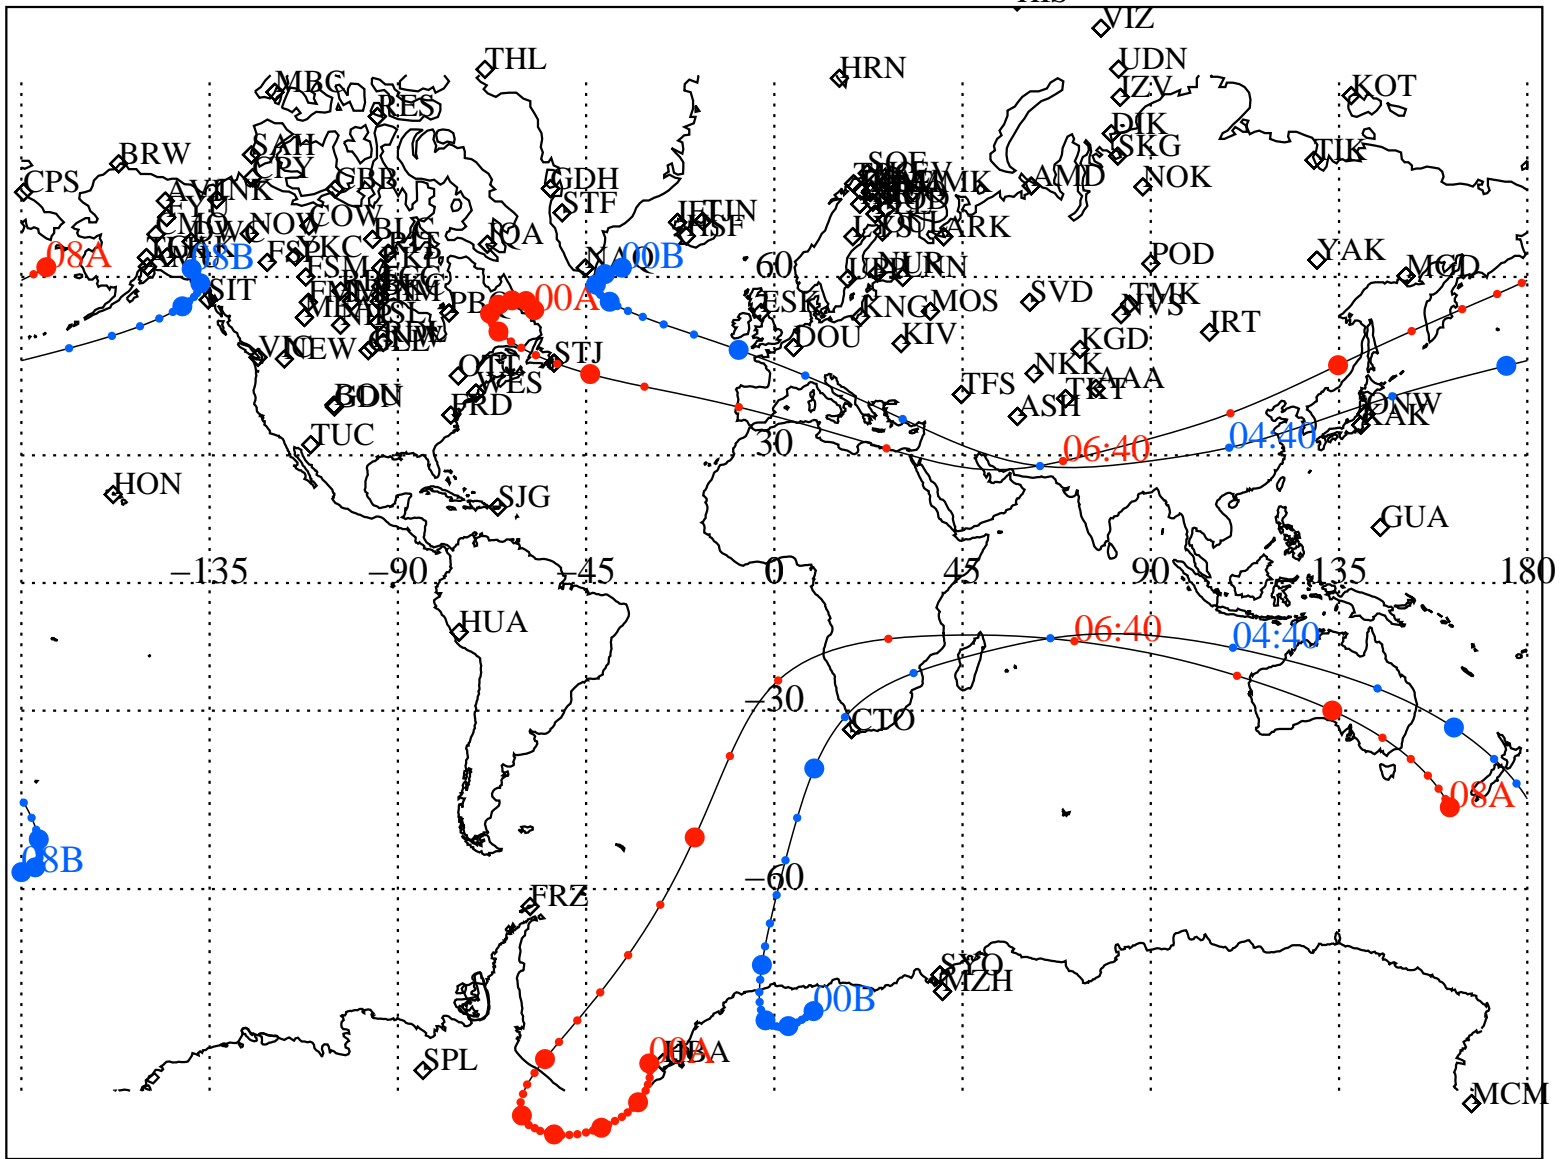

ALE  
 VAN ALLEN PROBES 2013 139 (05/19) 00:00 to 2013 139 (05/19) 08:00

RBSPA-A, RBSPB-B,