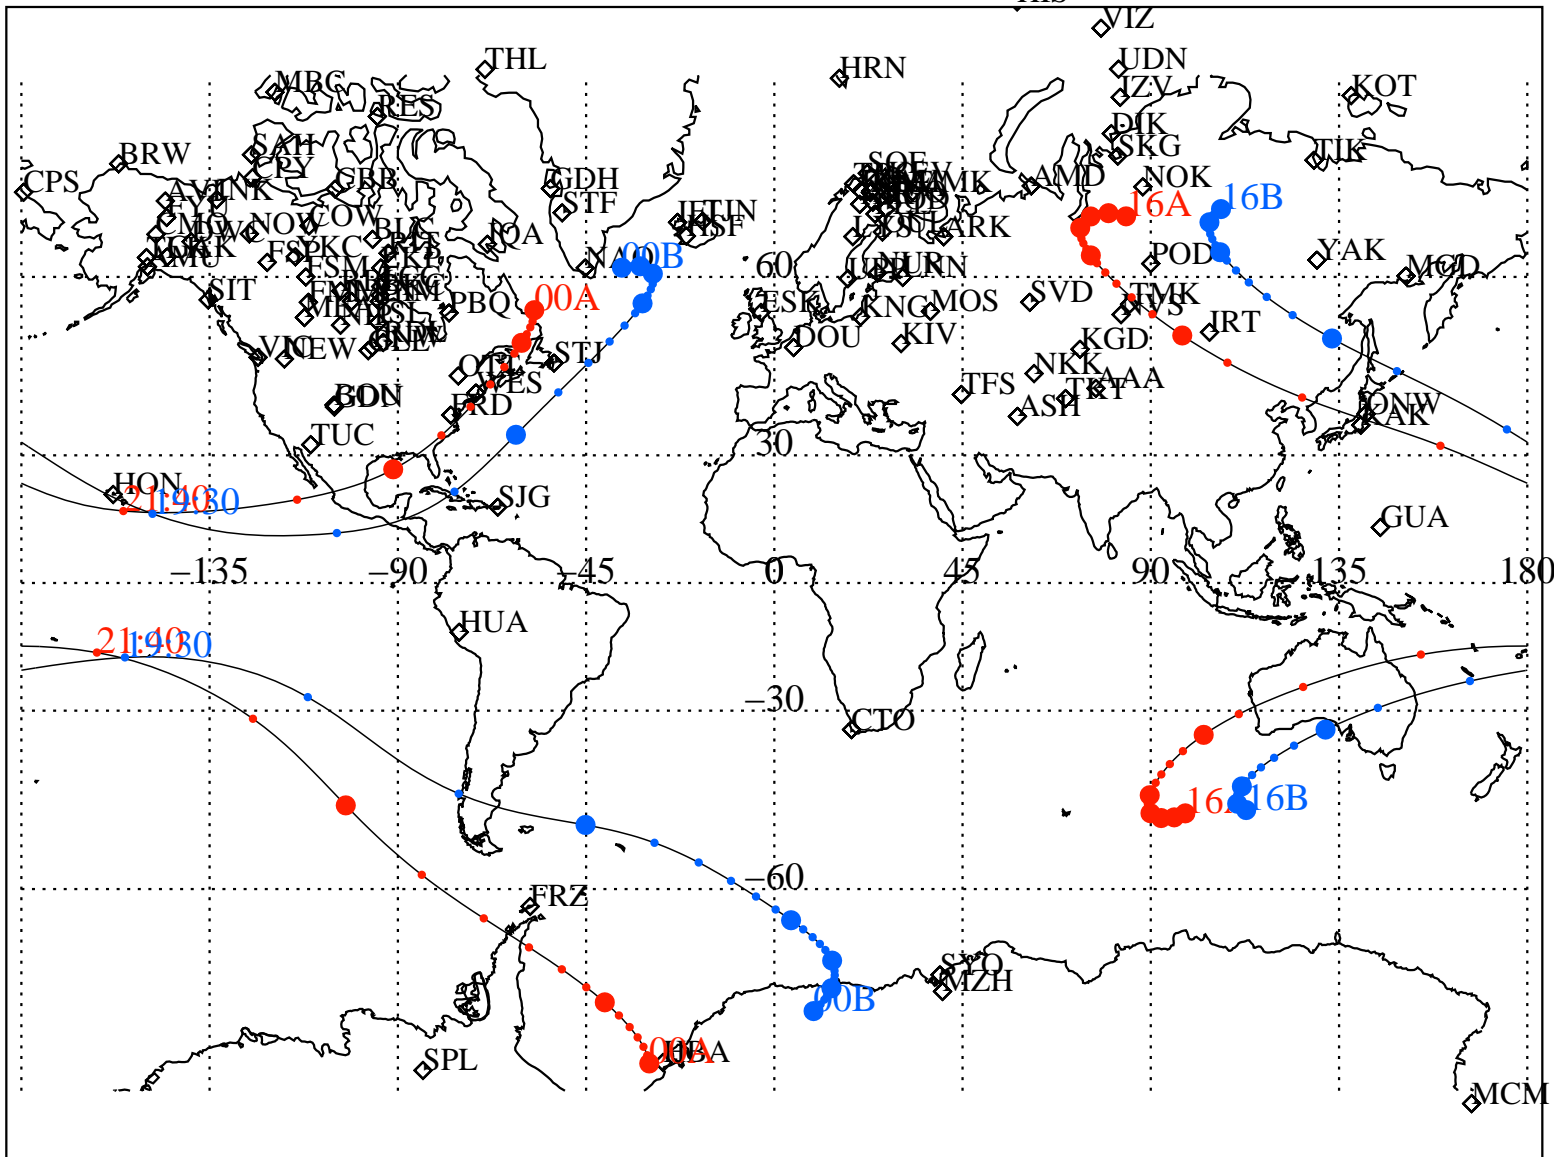

ALE
 VAN ALLEN PROBES 2013 138 (05/18) 16:00 to 2013 139 (05/19) 00:00

RBSPA-A, RBSPB-B,