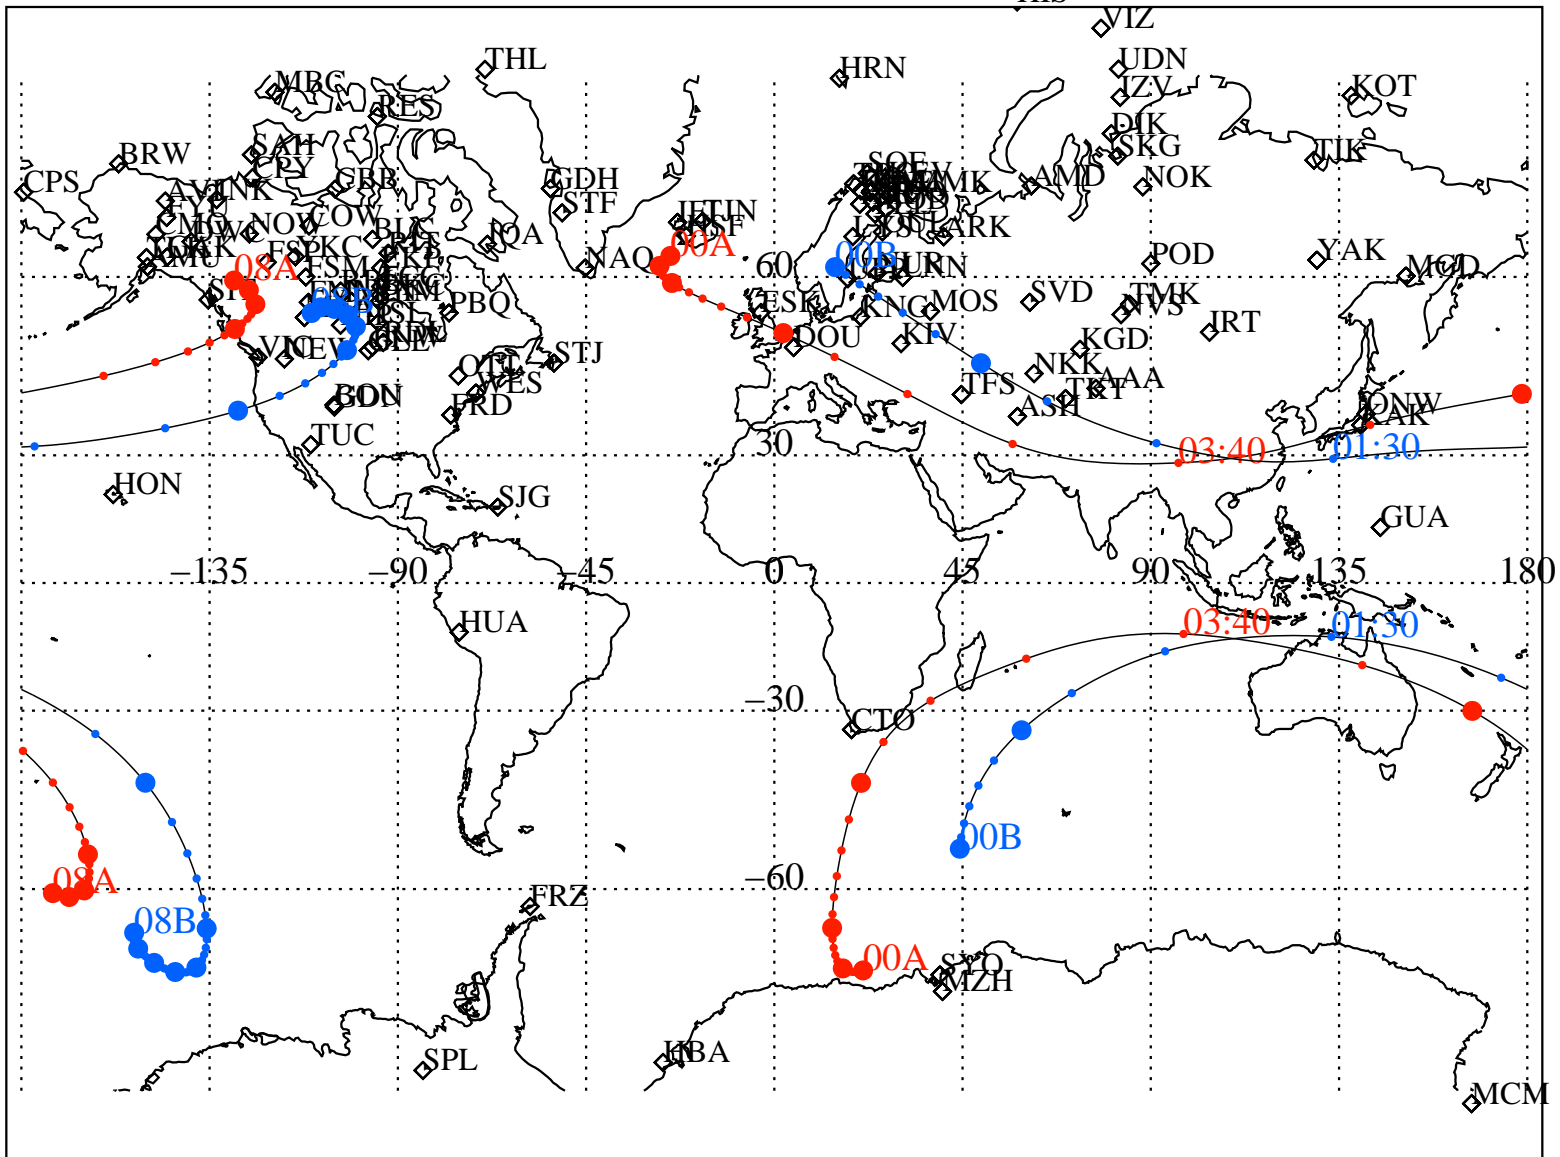

ALE
 VAN ALLEN PROBES 2013 138 (05/18) 00:00 to 2013 138 (05/18) 08:00

RBSPA-A, RBSPB-B,