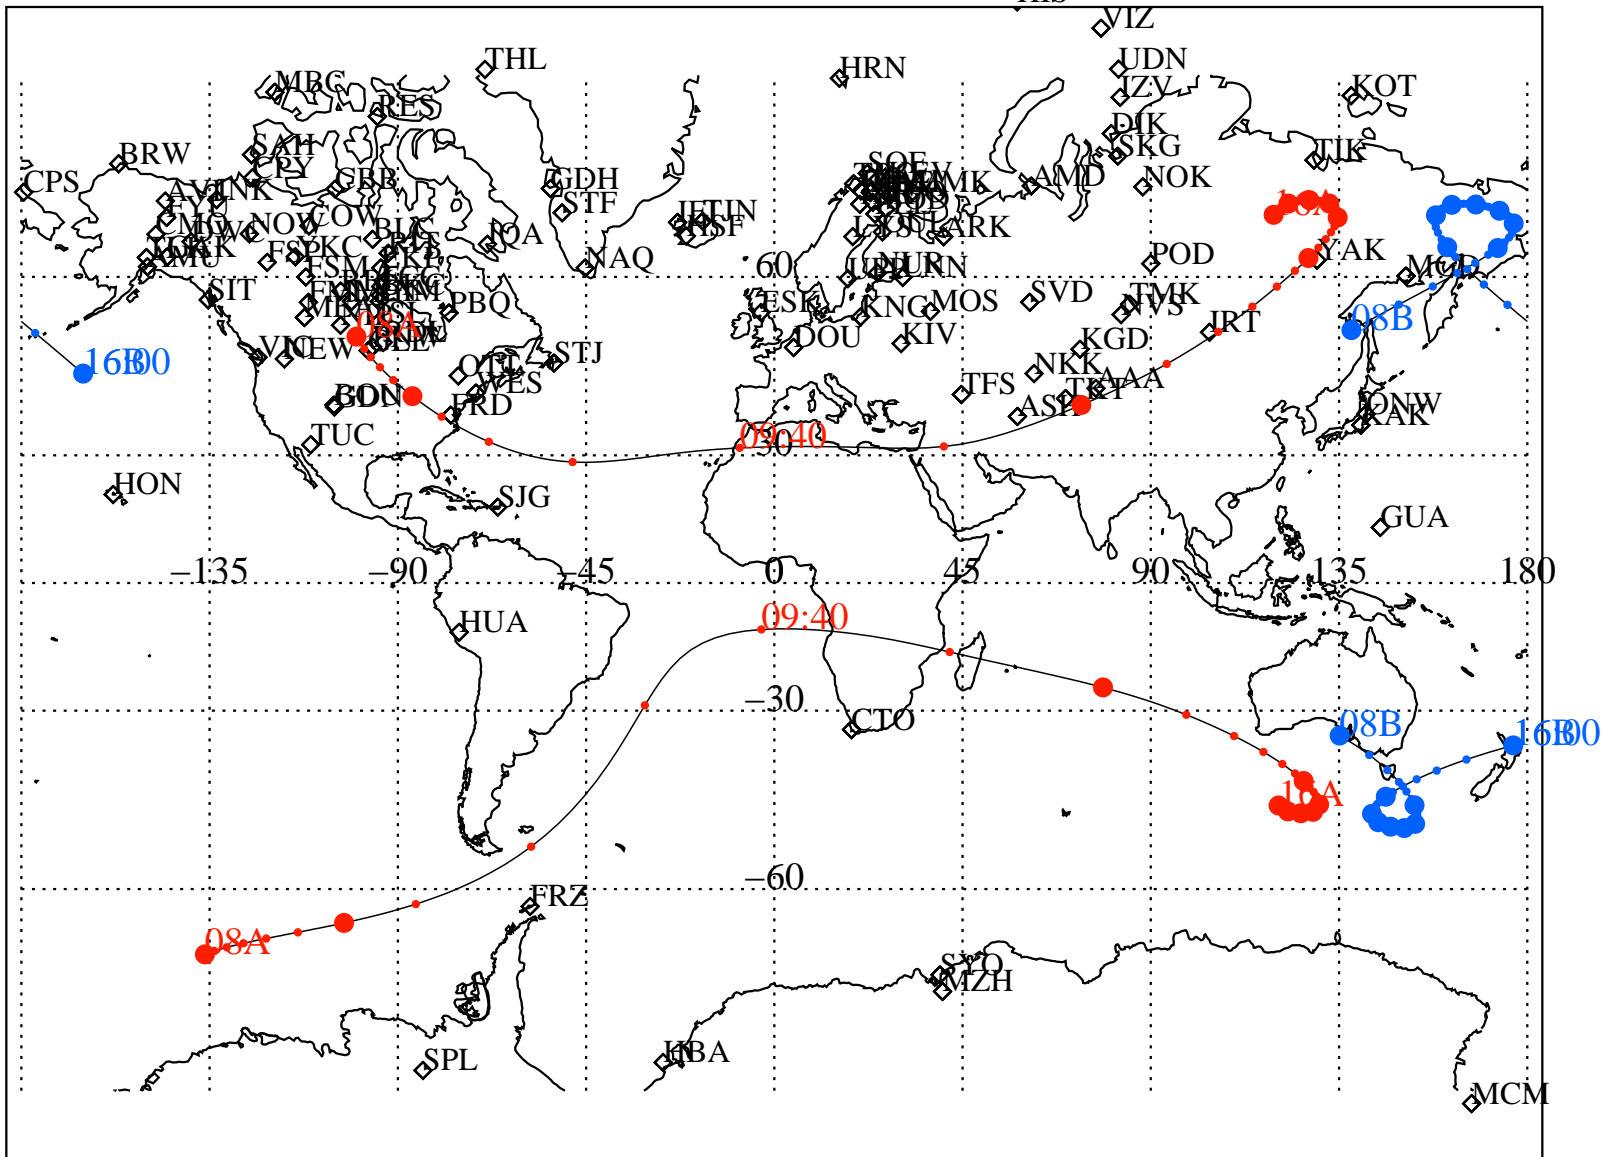

ALE  
 VAN ALLEN PROBES 2013 137 (05/17) 08:00 to 2013 137 (05/17) 16:00

RBSPA-A, RBSPB-B,