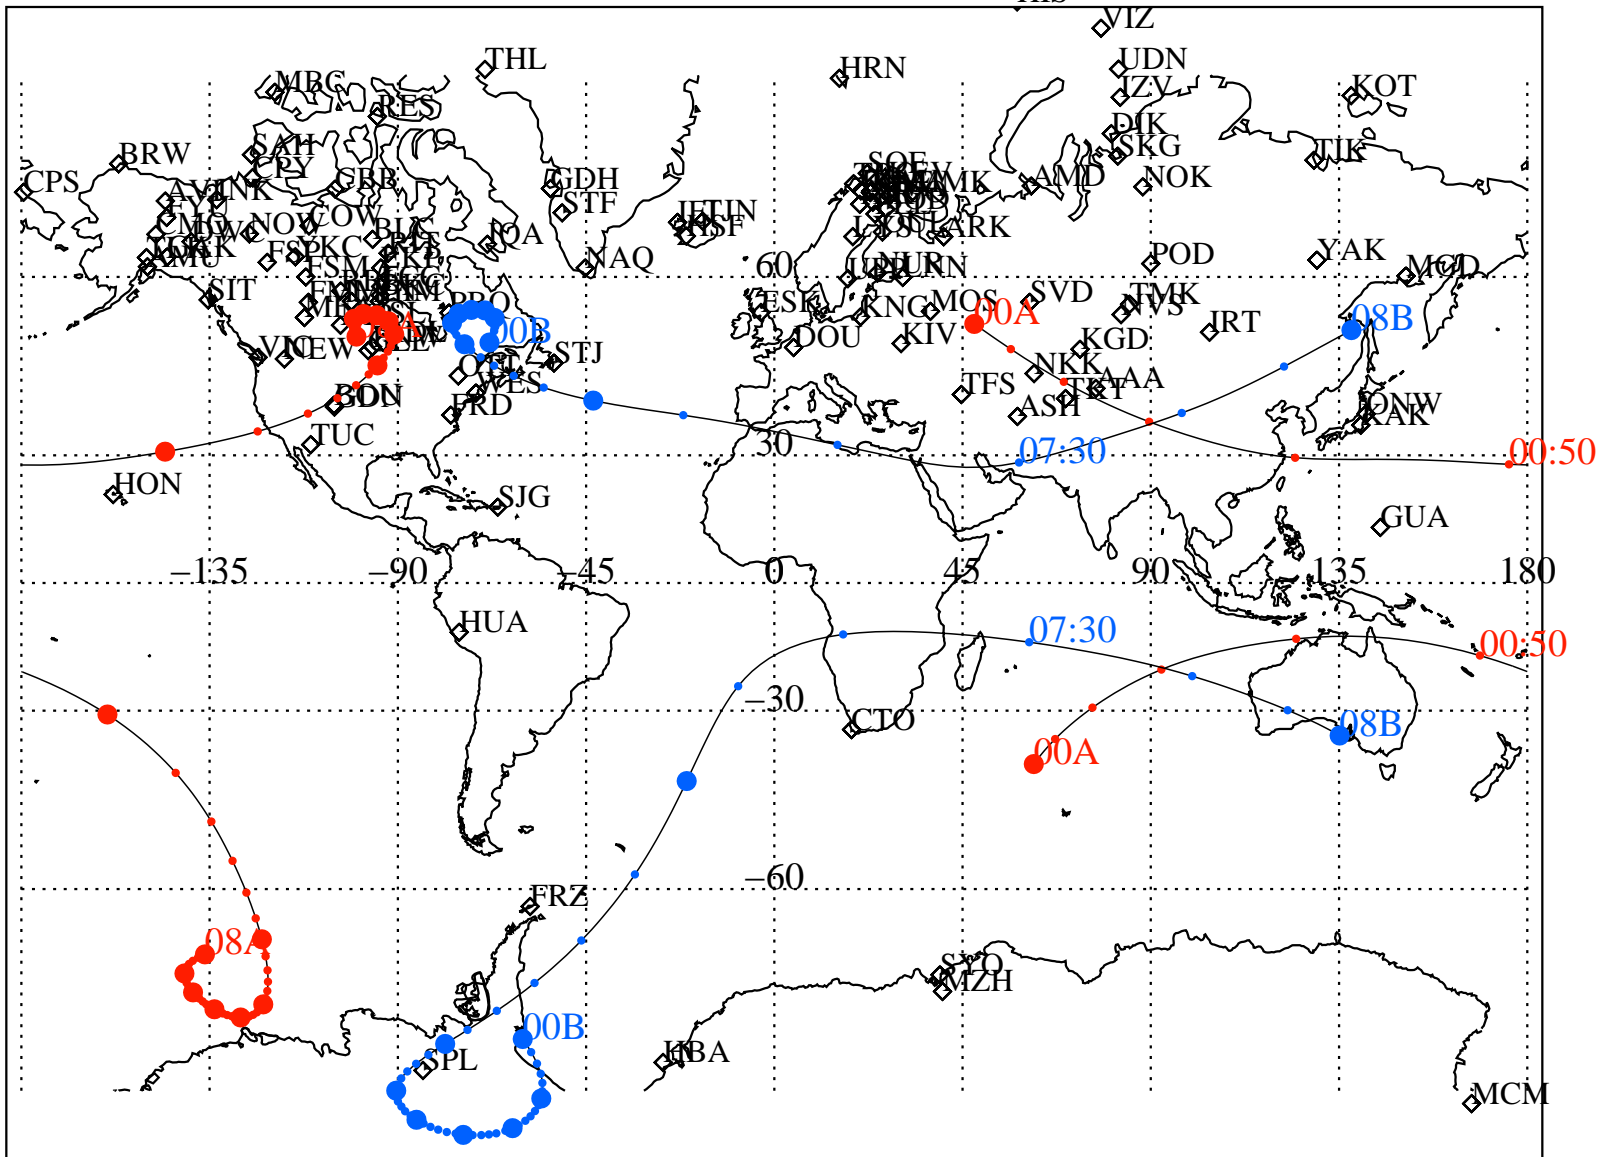

ALE  
 VAN ALLEN PROBES 2013 137 (05/17) 00:00 to 2013 137 (05/17) 08:00

RBSPA-A, RBSPB-B,