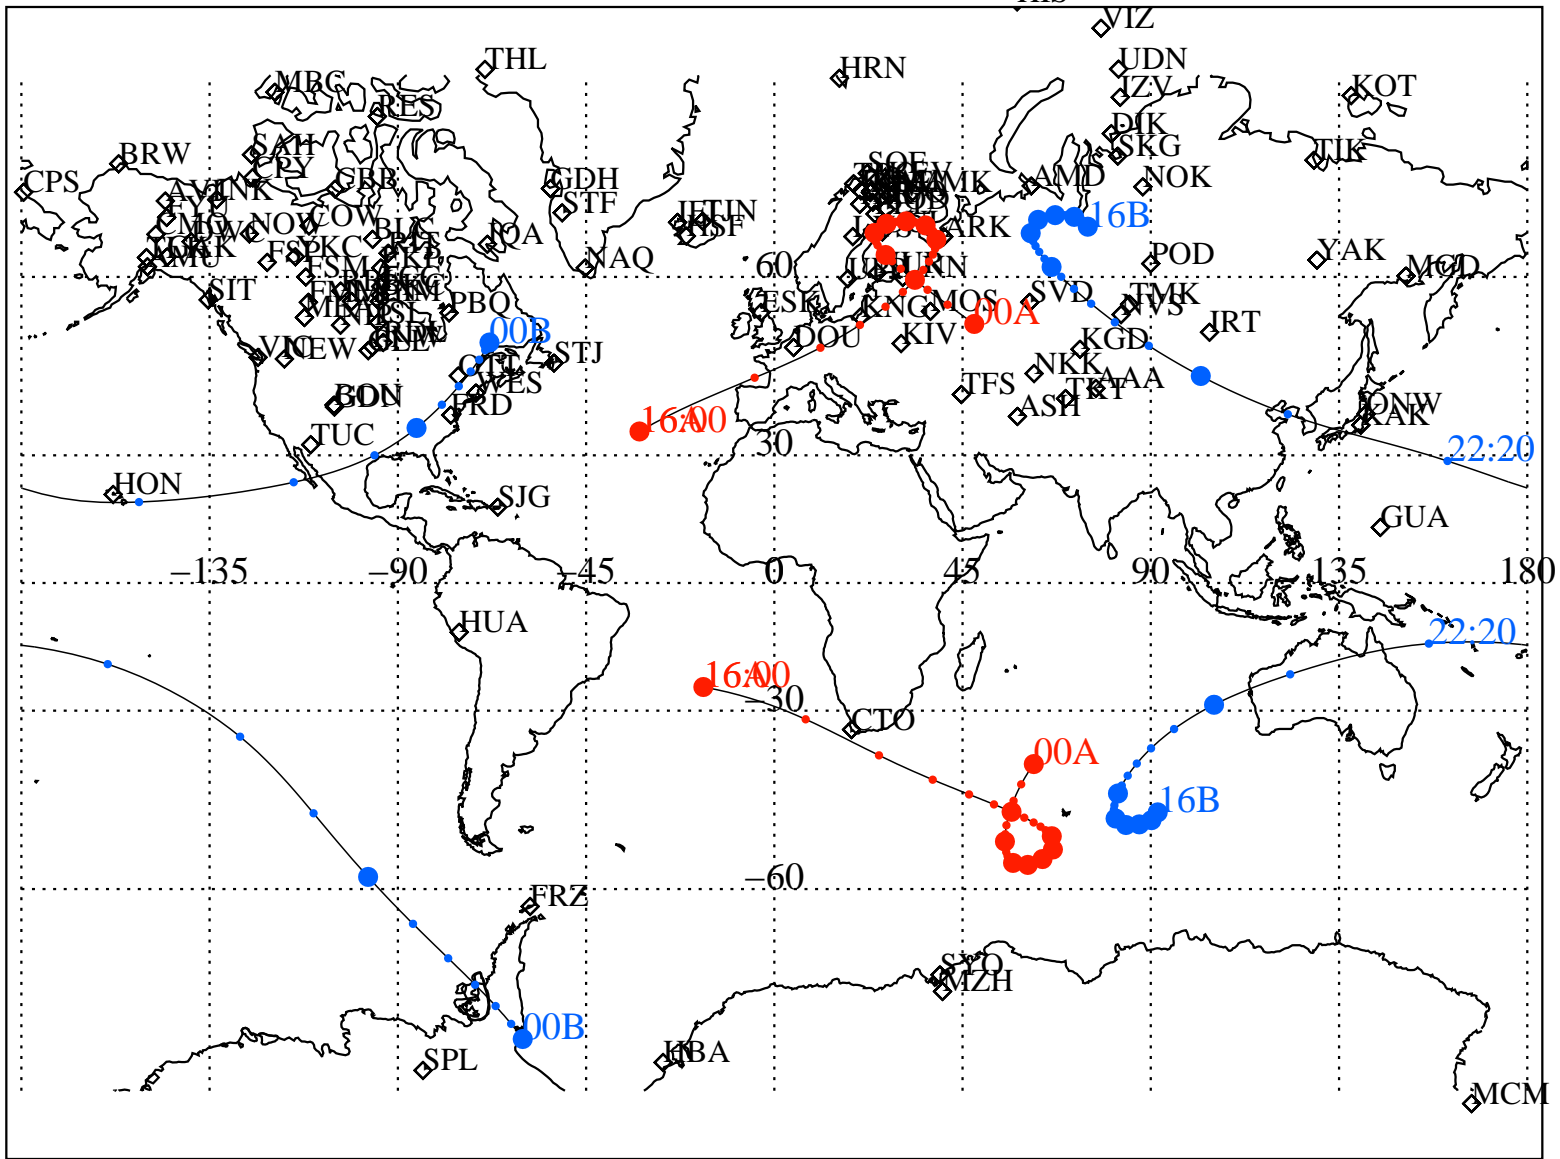

ALE
VAN ALLEN PROBES 2013 136 (05/16) 16:00 to 2013 137 (05/17) 00:00

RBSPA-A, RBSPB-B,