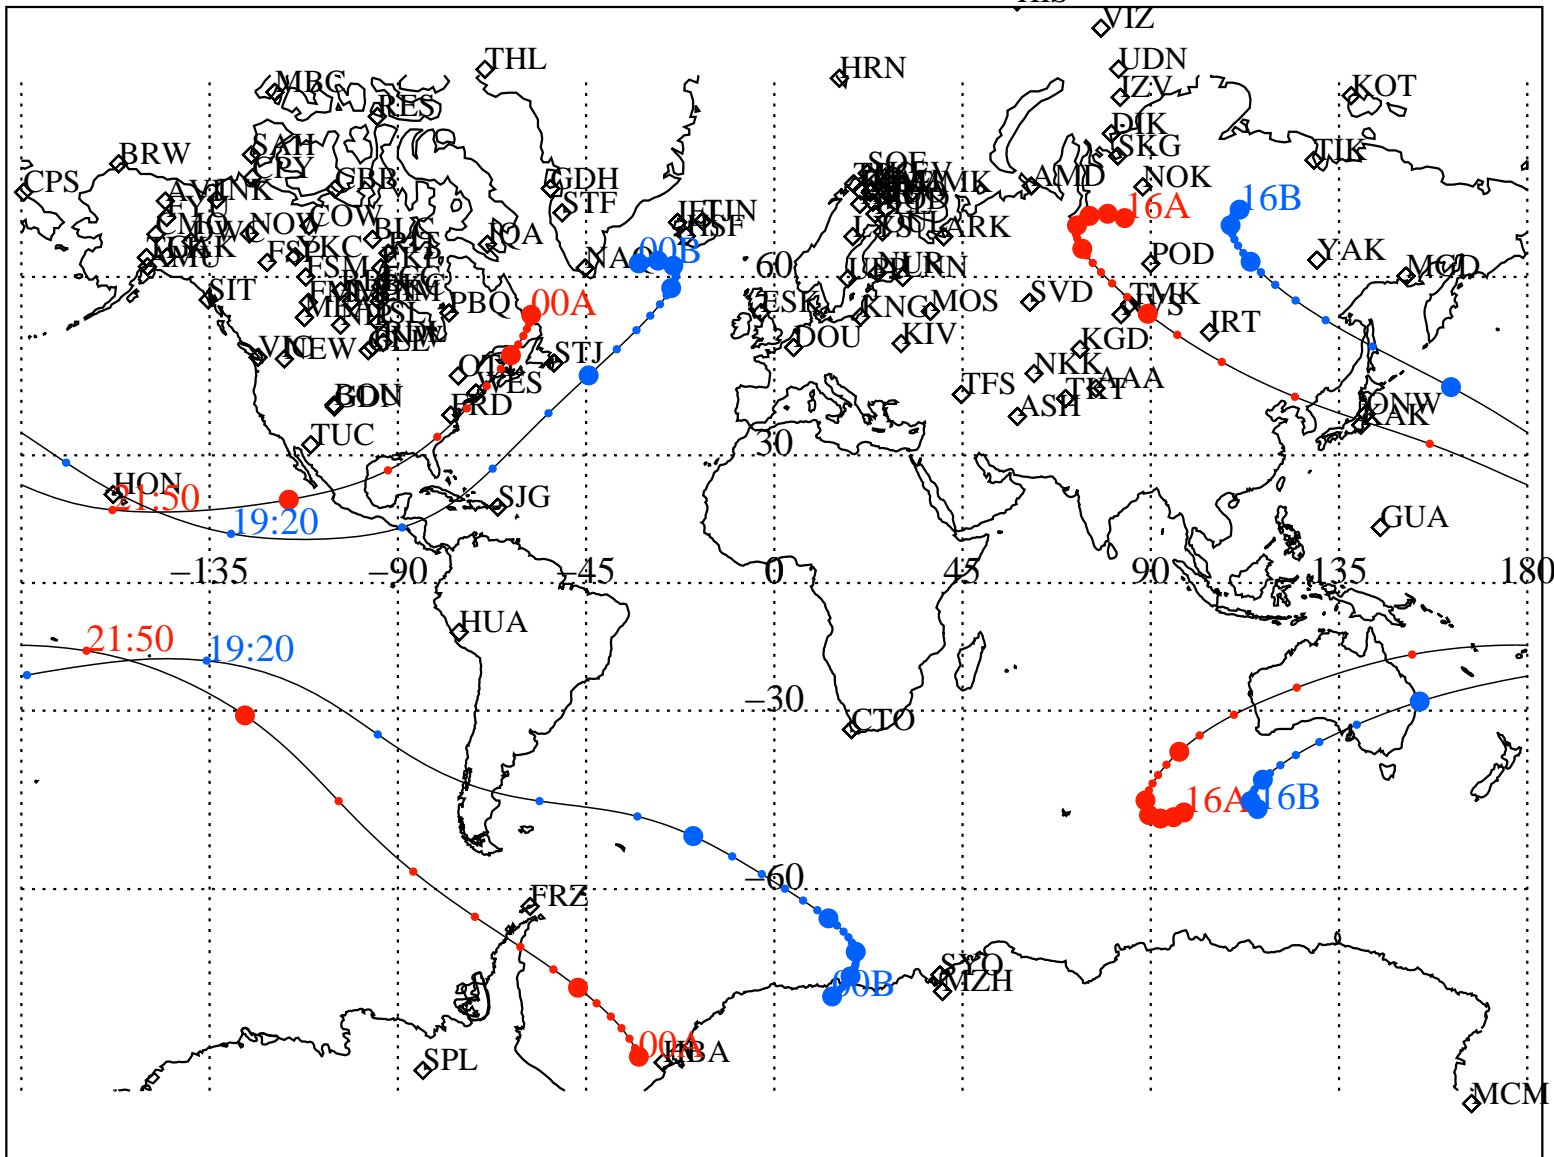

ALE  
 VAN ALLEN PROBES 2013 135 (05/15) 16:00 to 2013 136 (05/16) 00:00

RBSPA-A, RBSPB-B,