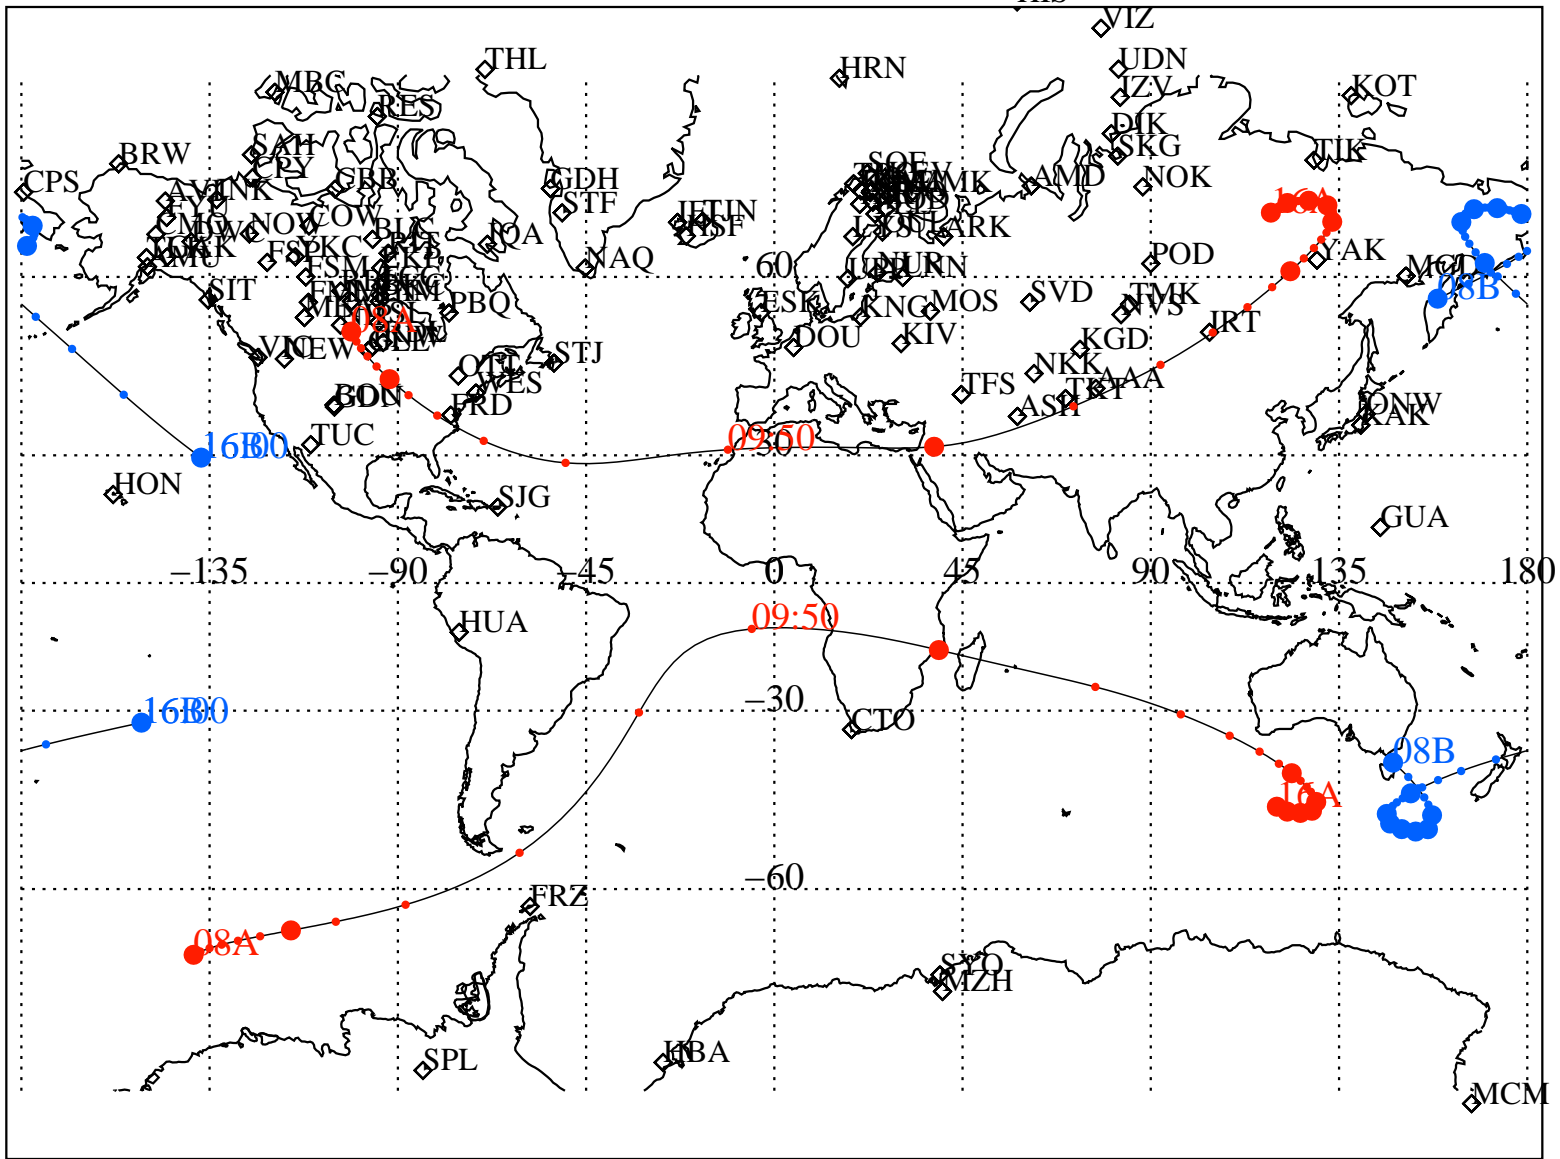

ALE
 VAN ALLEN PROBES 2013 134 (05/14) 08:00 to 2013 134 (05/14) 16:00

RBSPA-A, RBSPB-B,