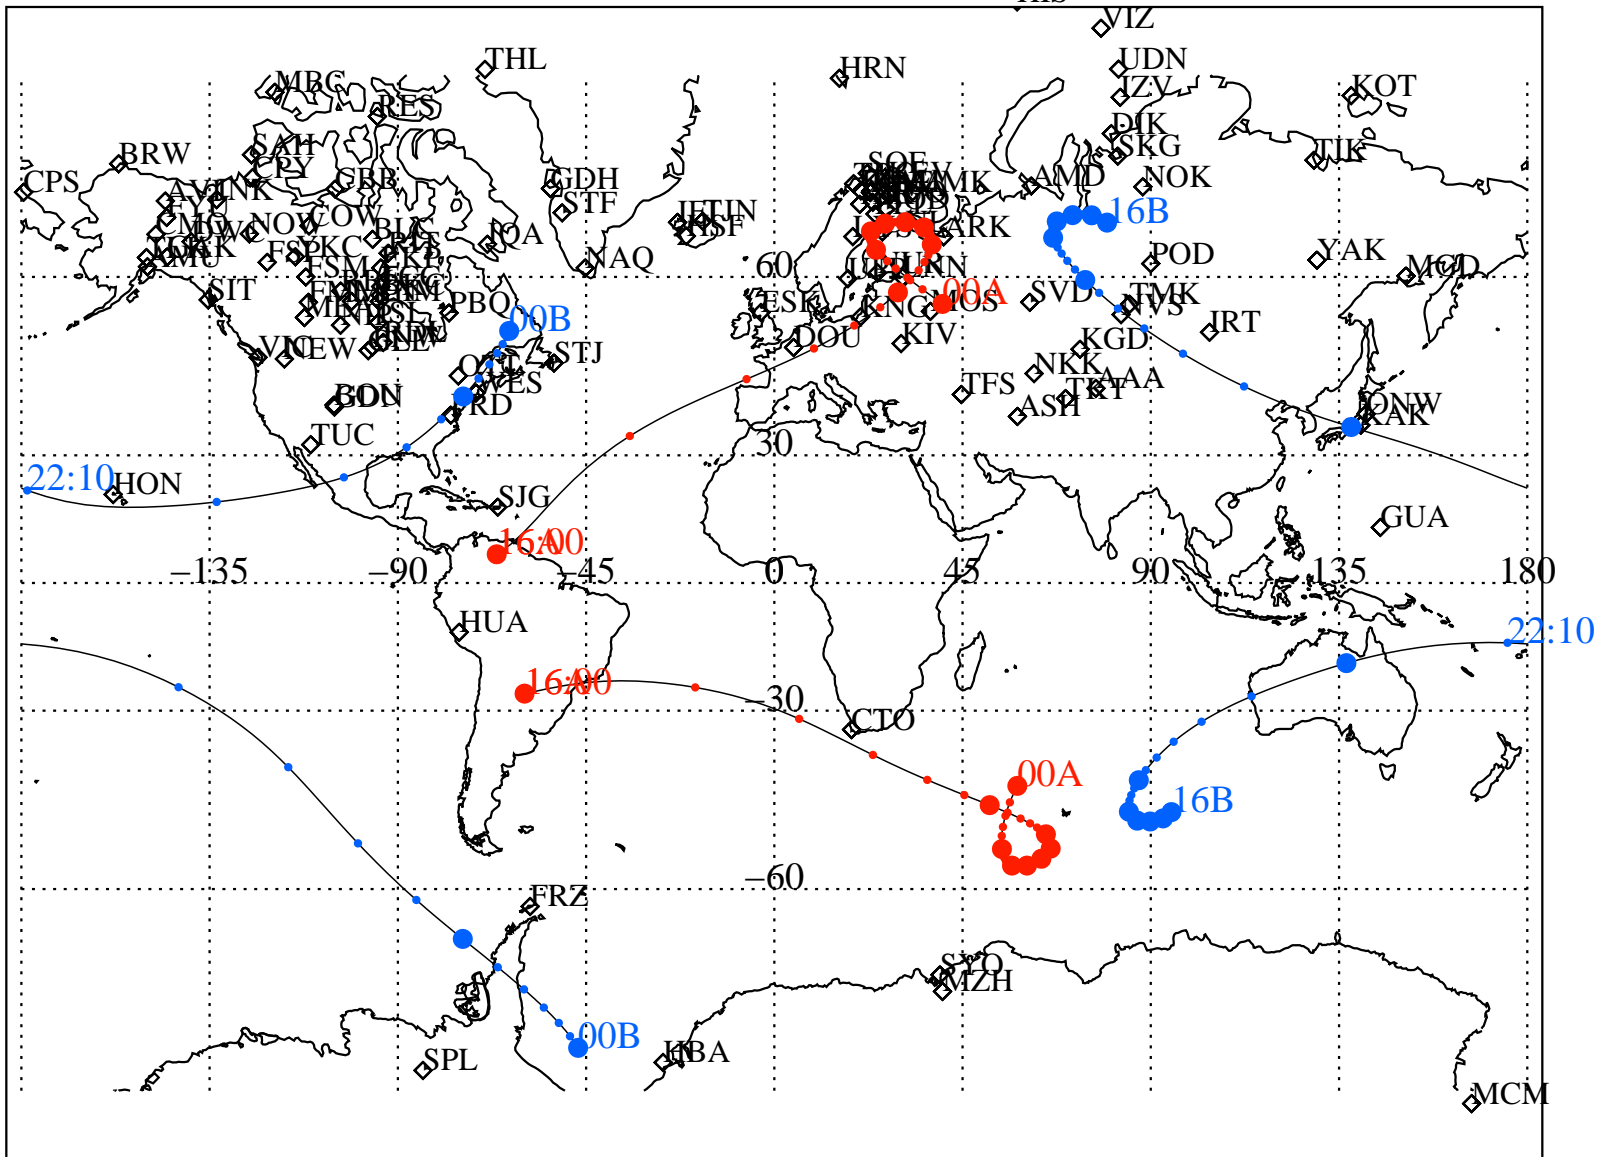

ALE  
 VAN ALLEN PROBES 2013 133 (05/13) 16:00 to 2013 134 (05/14) 00:00

RBSPA-A, RBSPB-B,