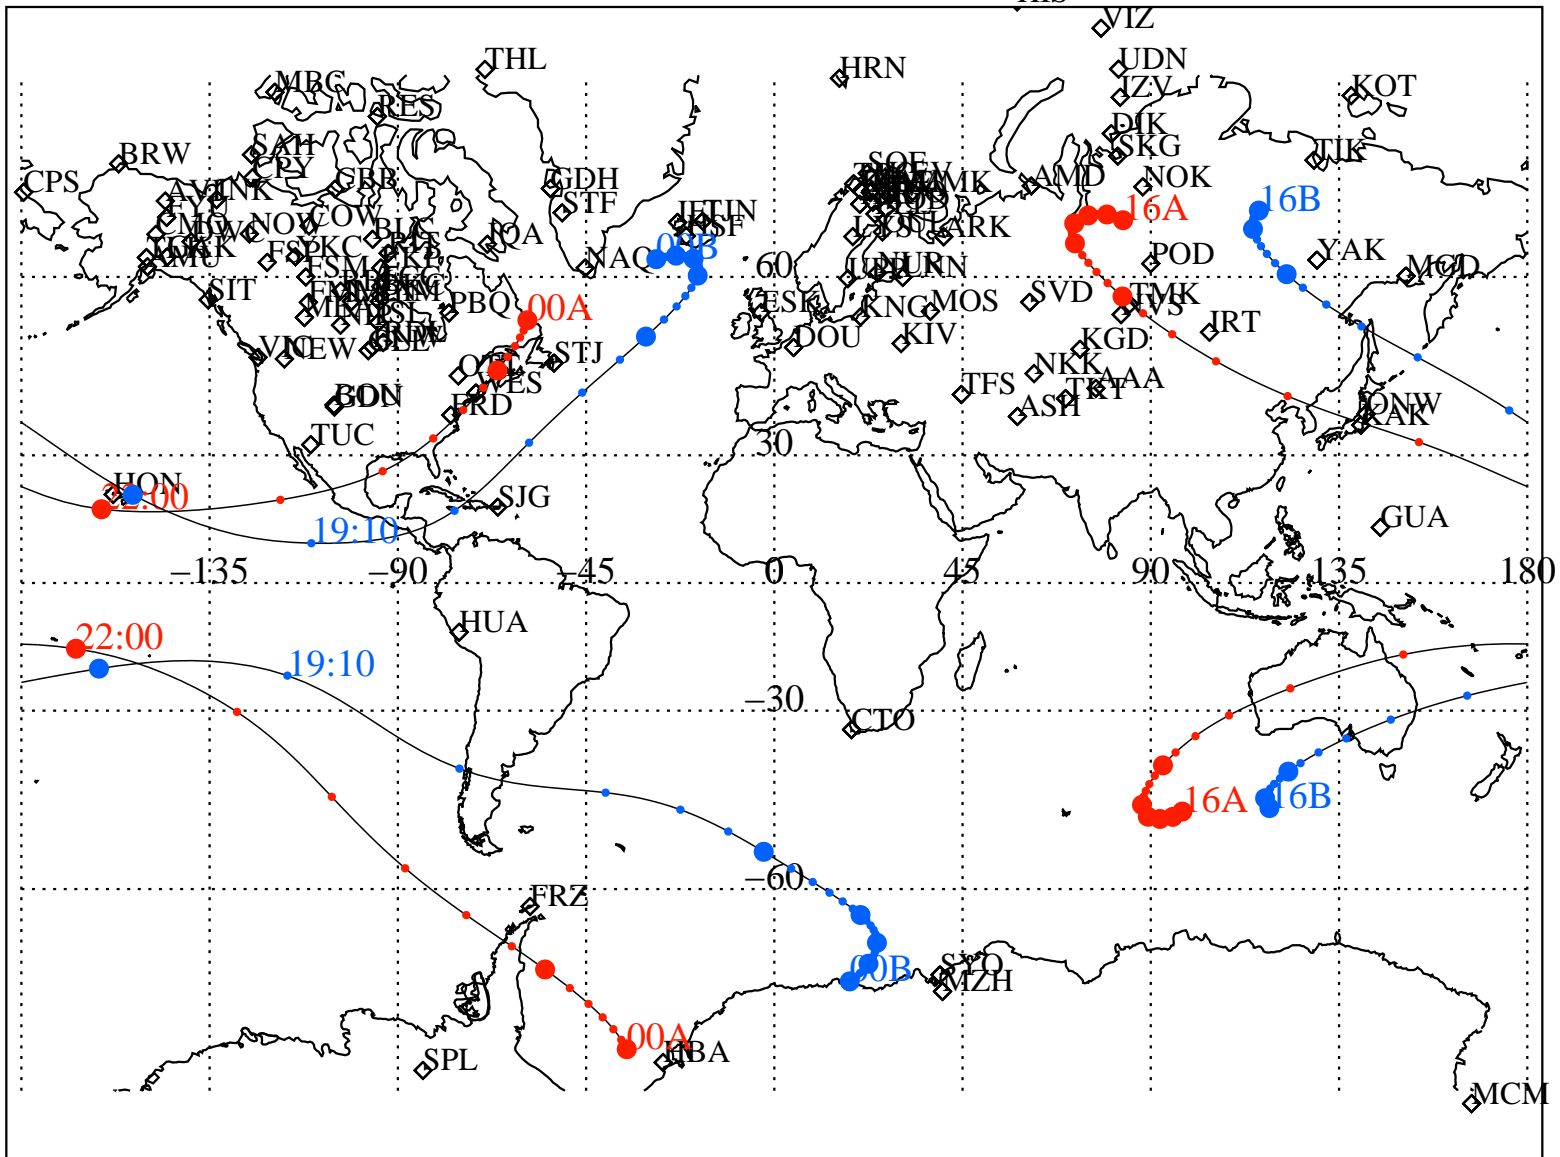

ALE  
 VAN ALLEN PROBES 2013 132 (05/12) 16:00 to 2013 133 (05/13) 00:00

RBSPA-A, RBSPB-B,