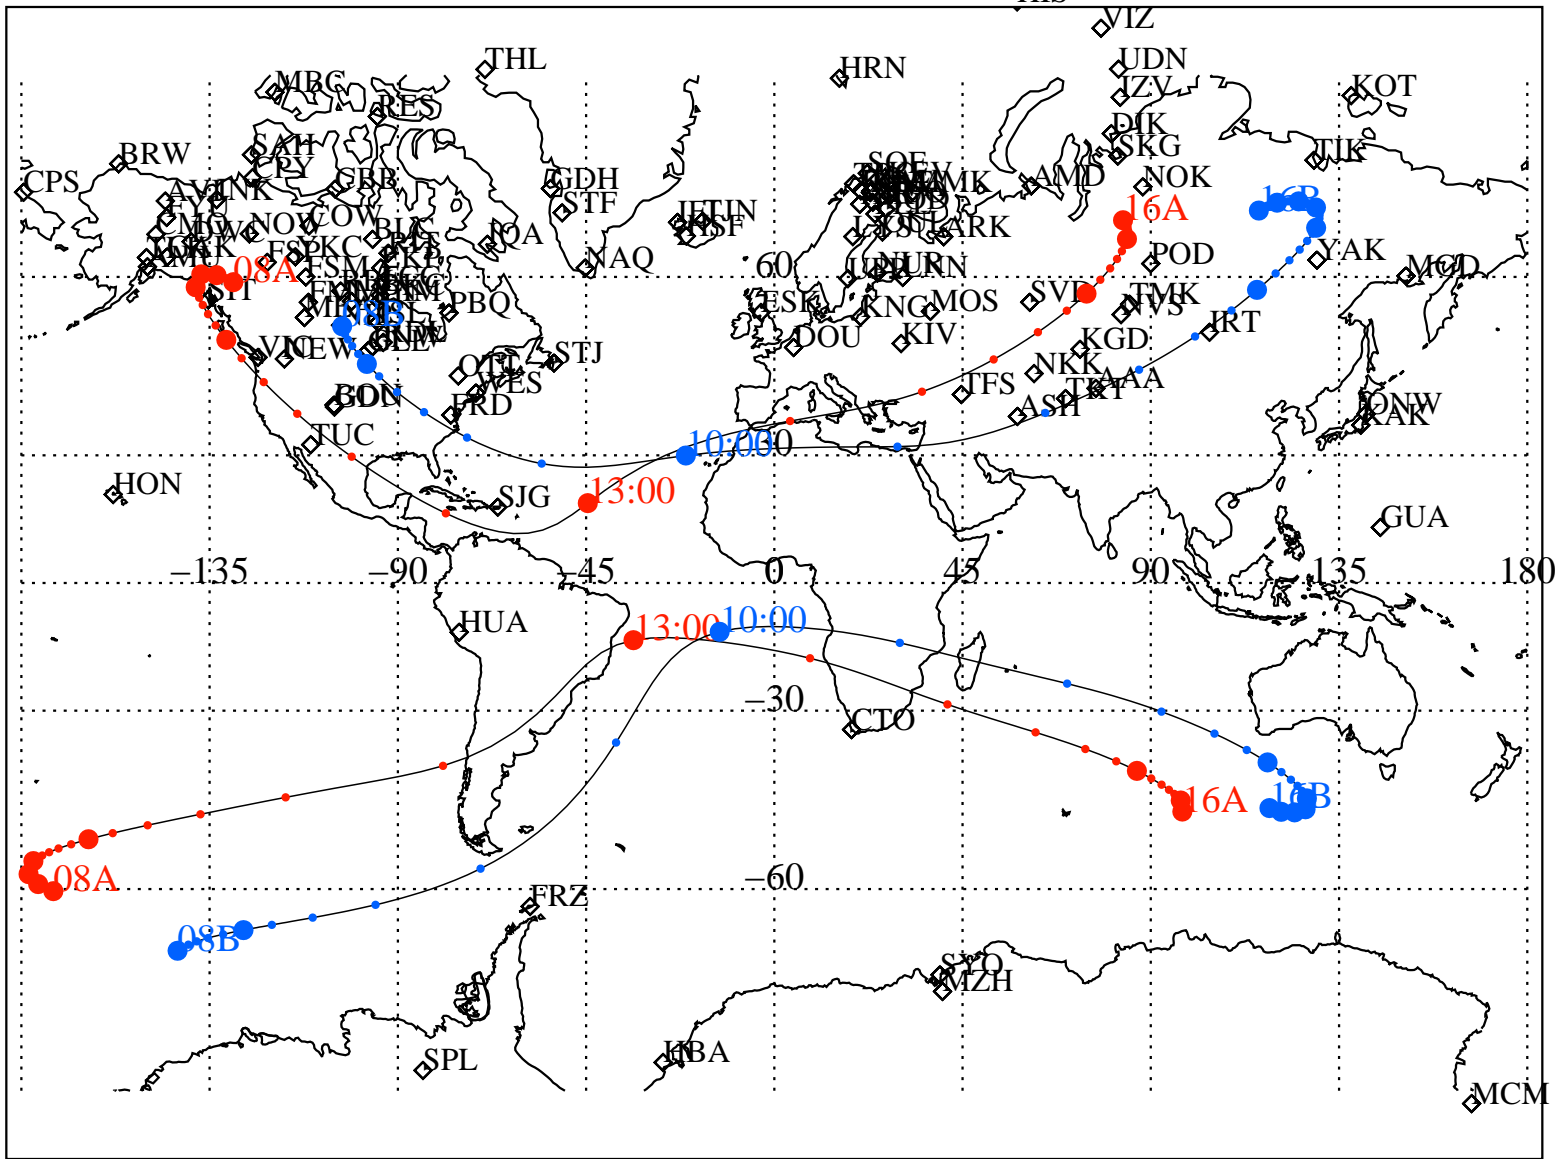

ALE
 VAN ALLEN PROBES 2013 132 (05/12) 08:00 to 2013 132 (05/12) 16:00

RBSPA-A, RBSPB-B,