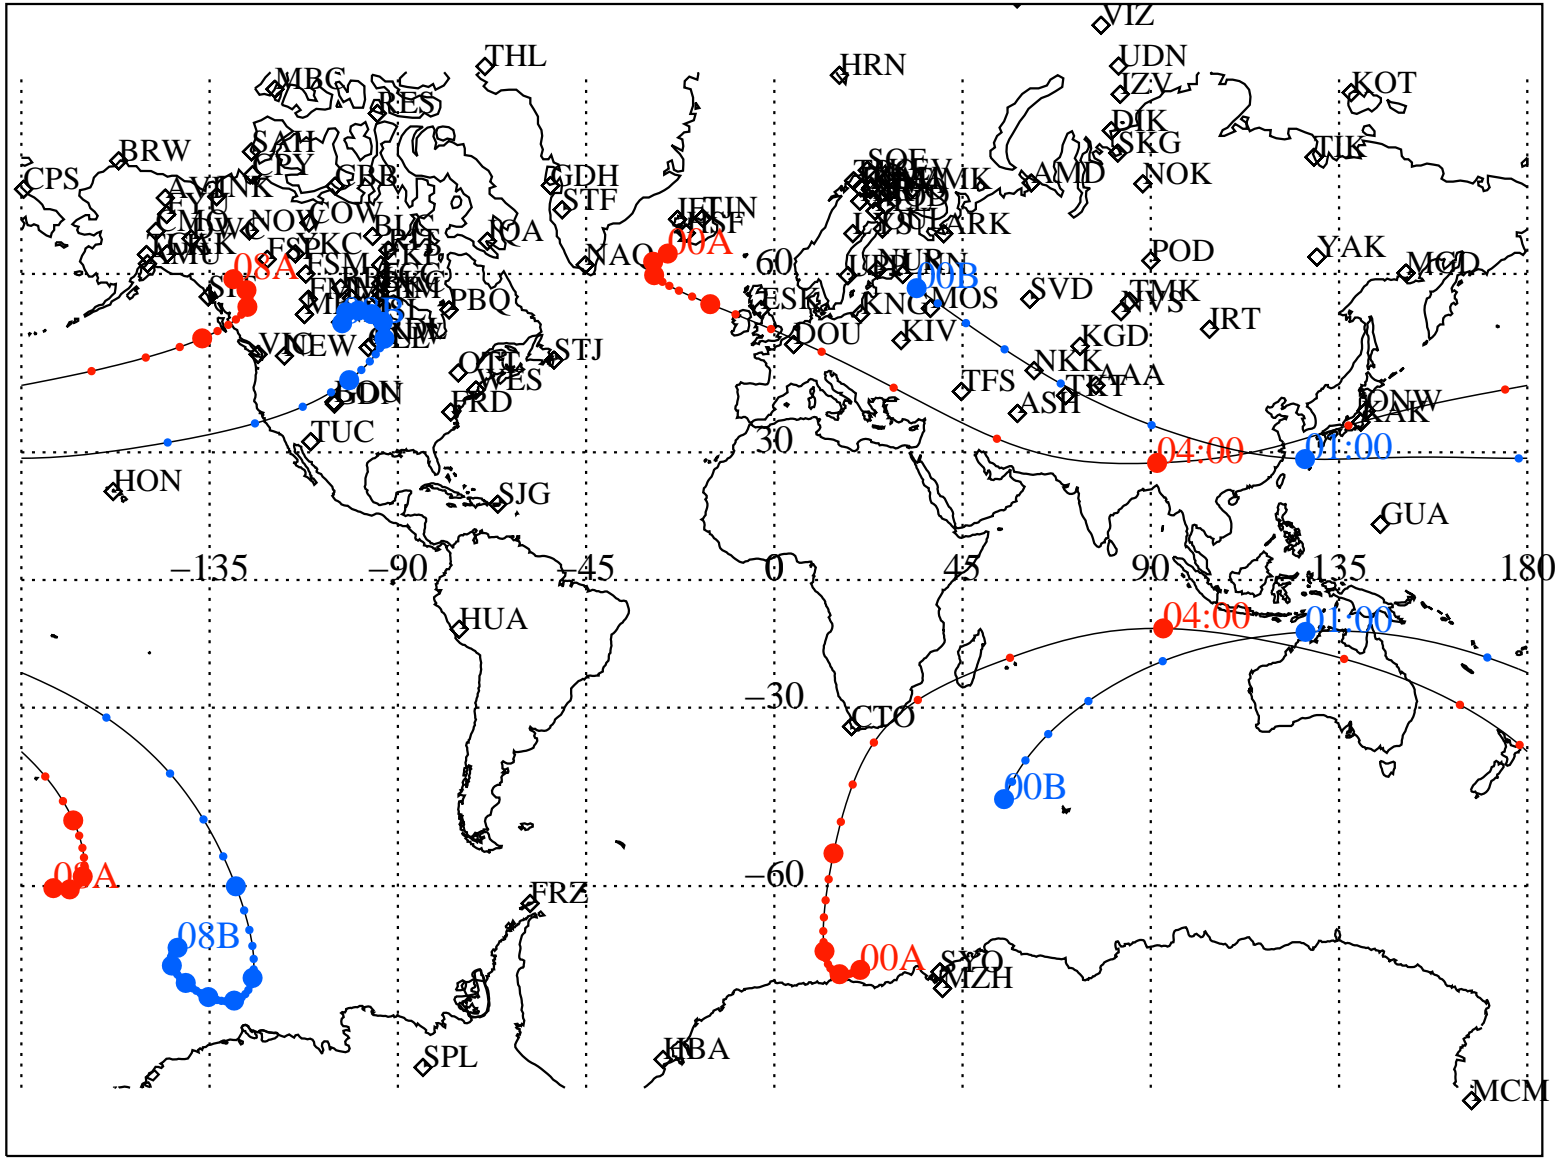

ALE
 VAN ALLEN PROBES 2013 132 (05/12) 00:00 to 2013 132 (05/12) 08:00

RBSPA-A, RBSPB-B,