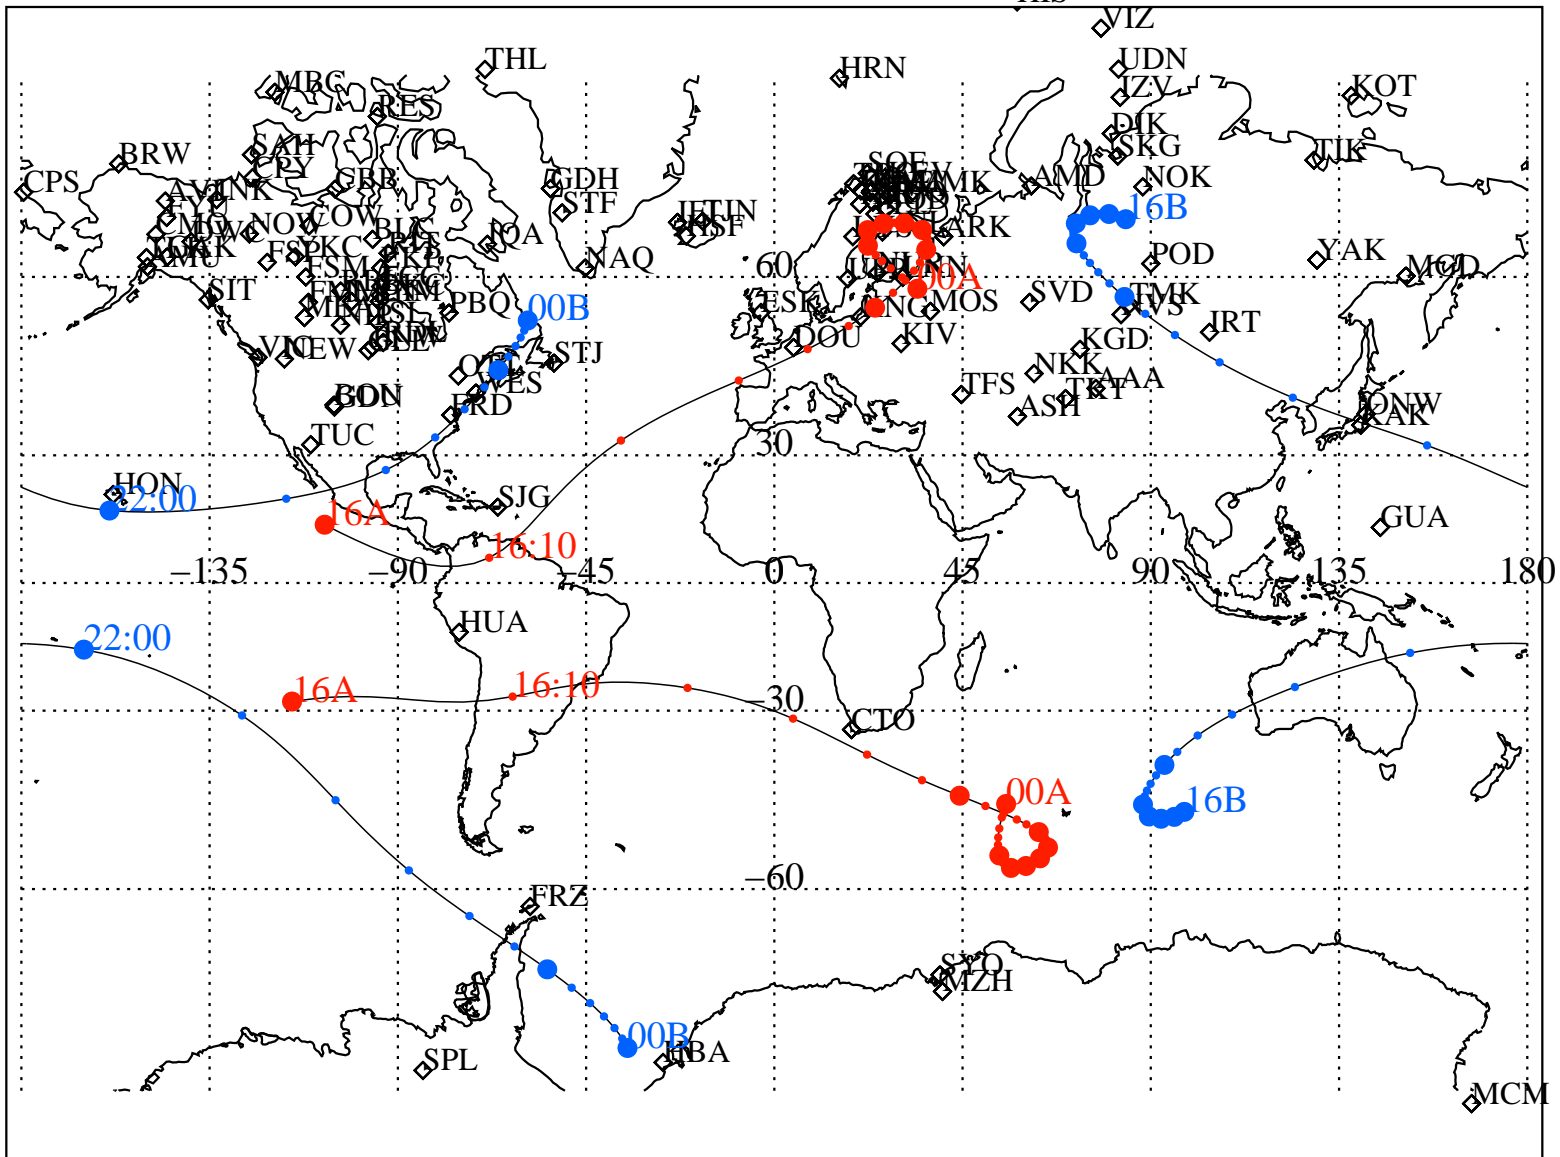

ALE
 VAN ALLEN PROBES 2013 130 (05/10) 16:00 to 2013 131 (05/11) 00:00

RBSPA-A, RBSPB-B,