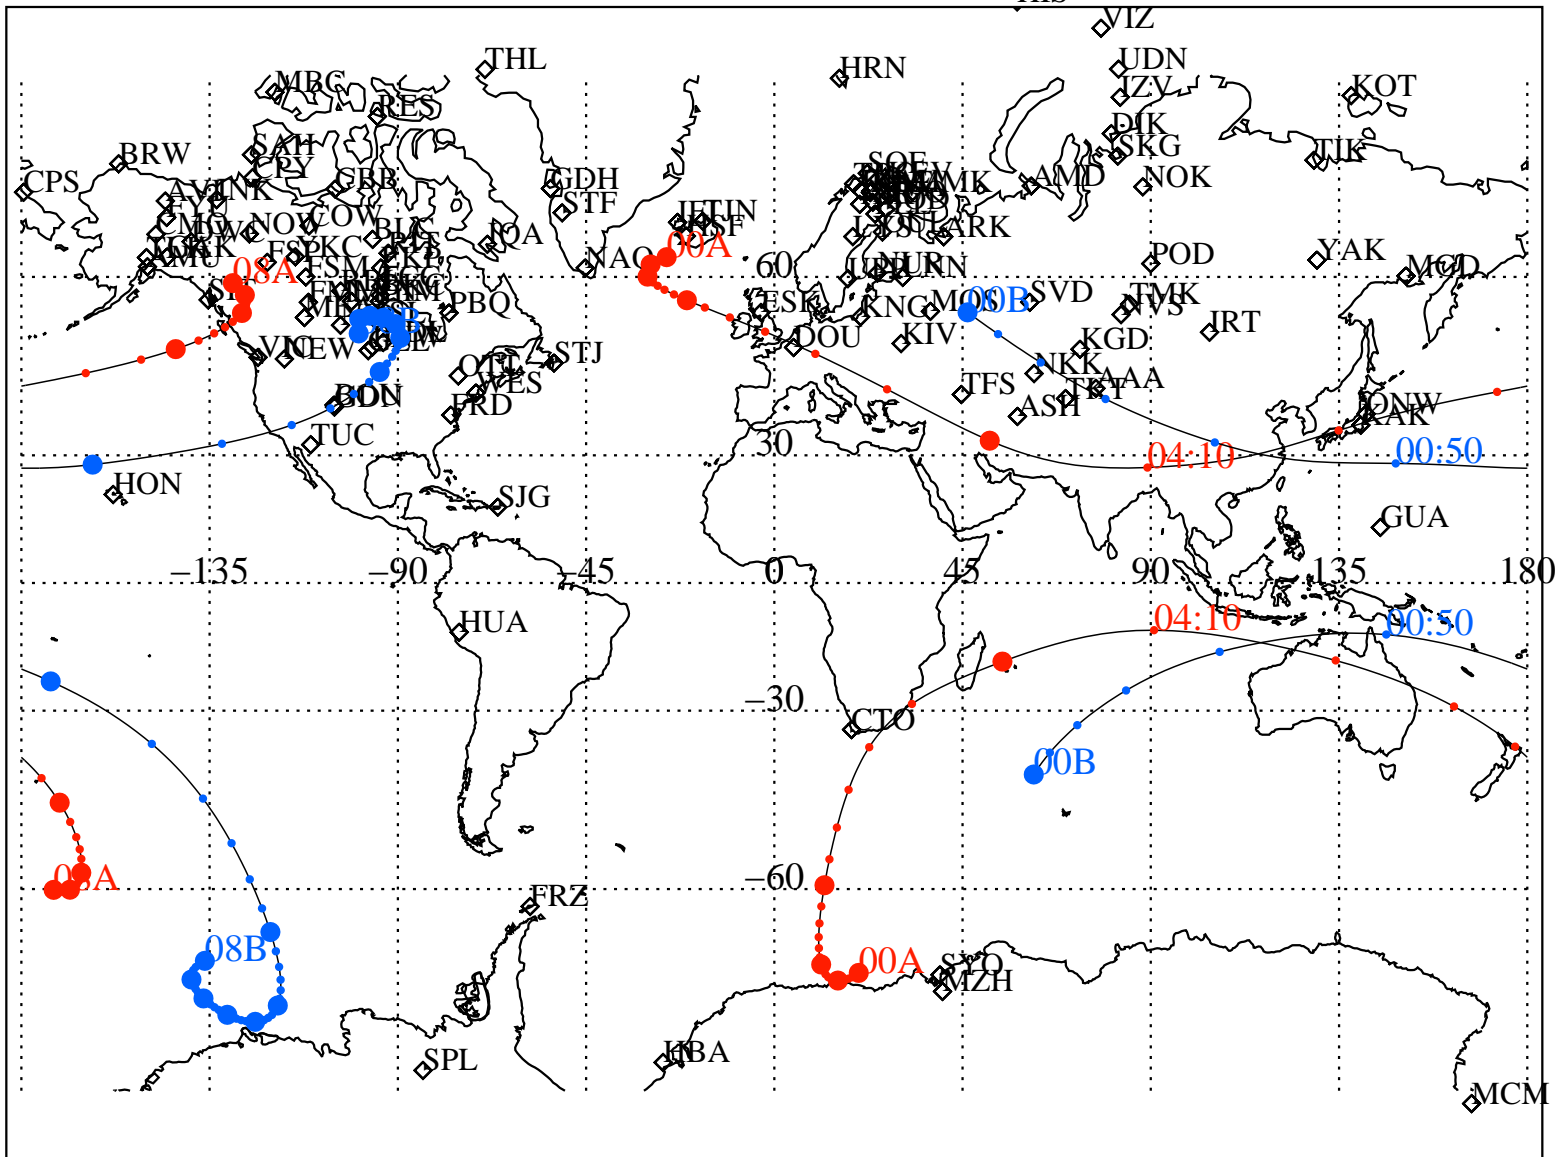

ALE
 VAN ALLEN PROBES 2013 129 (05/09) 00:00 to 2013 129 (05/09) 08:00

RBSPA-A, RBSPB-B,