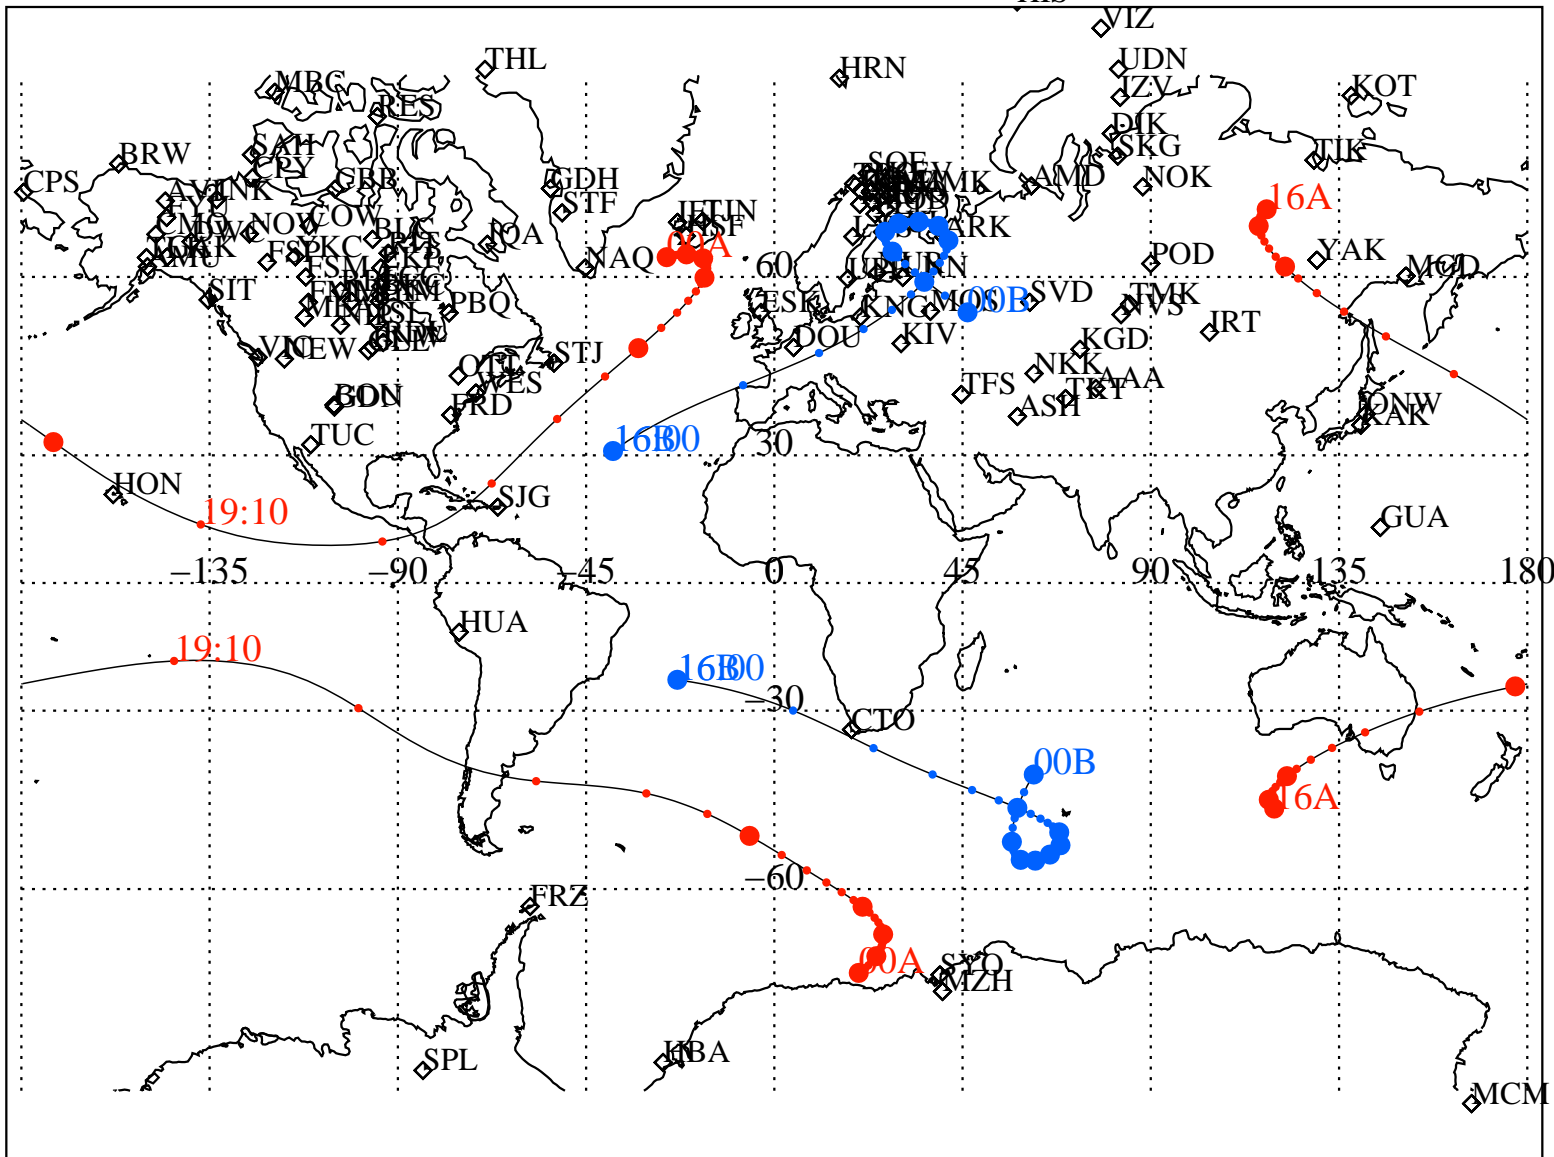

ALE
 VAN ALLEN PROBES 2013 128 (05/08) 16:00 to 2013 129 (05/09) 00:00

RBSPA-A, RBSPB-B,