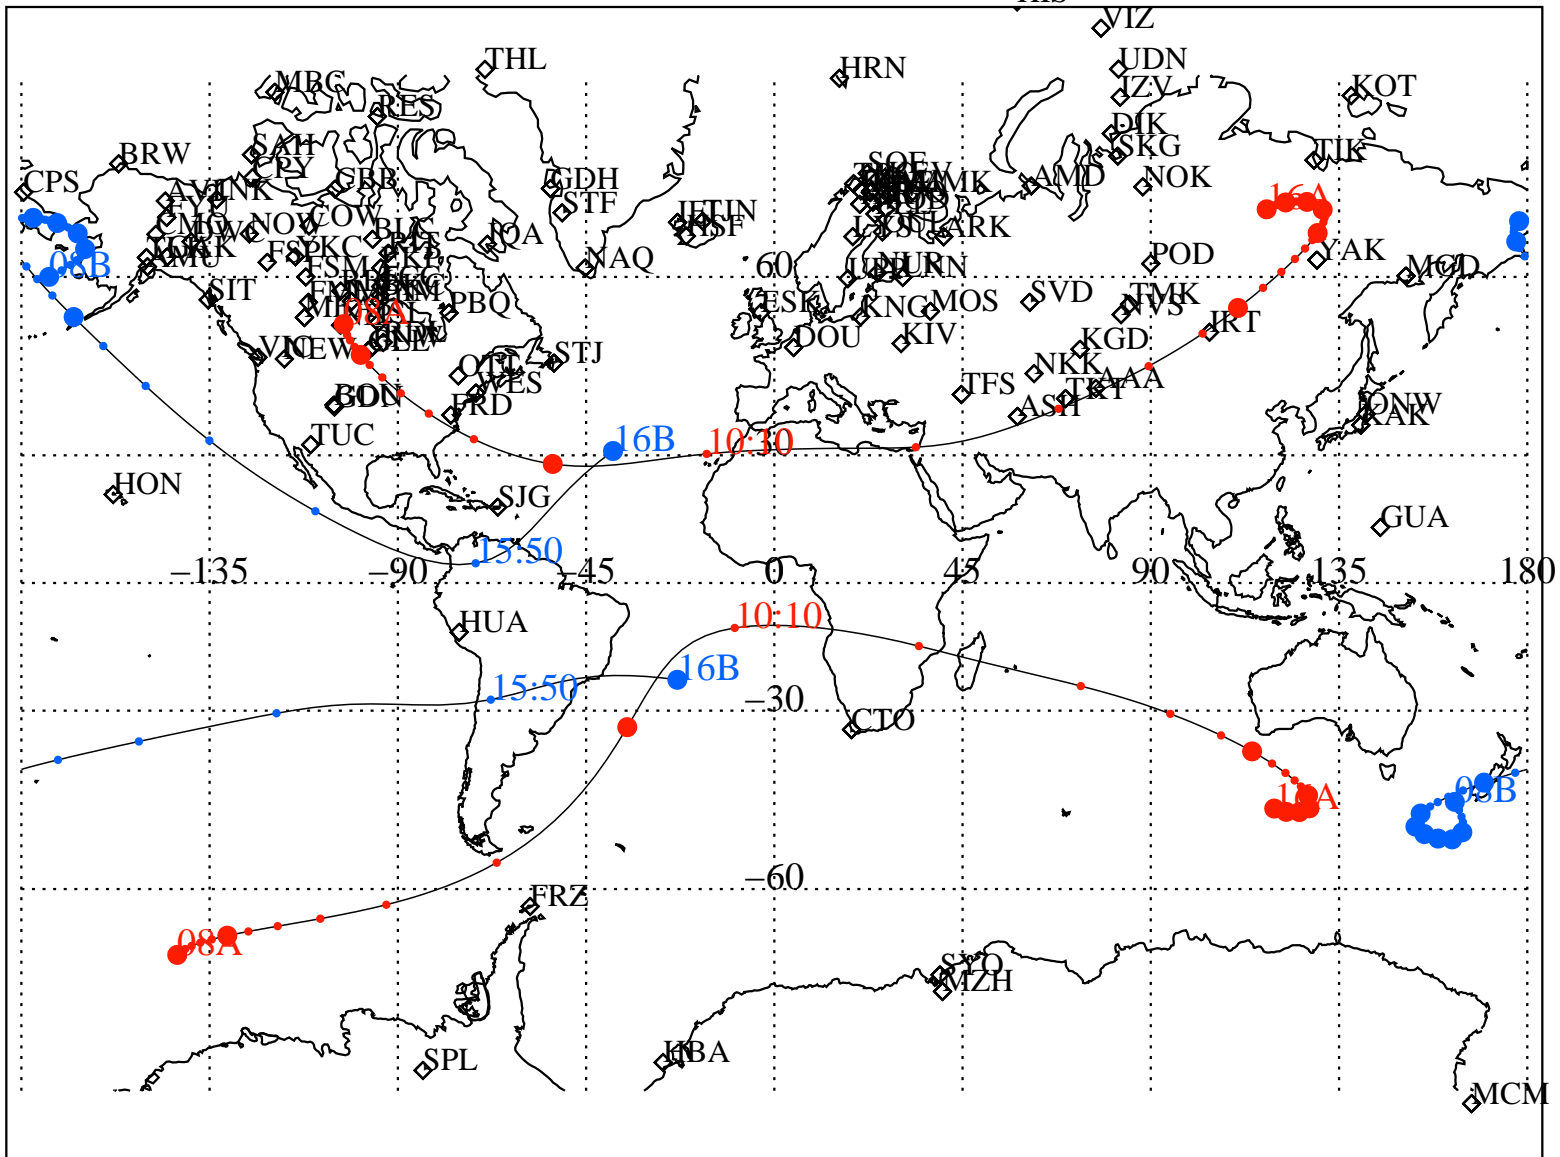

ALE
 VAN ALLEN PROBES 2013 128 (05/08) 08:00 to 2013 128 (05/08) 16:00

RBSPA-A, RBSPB-B,