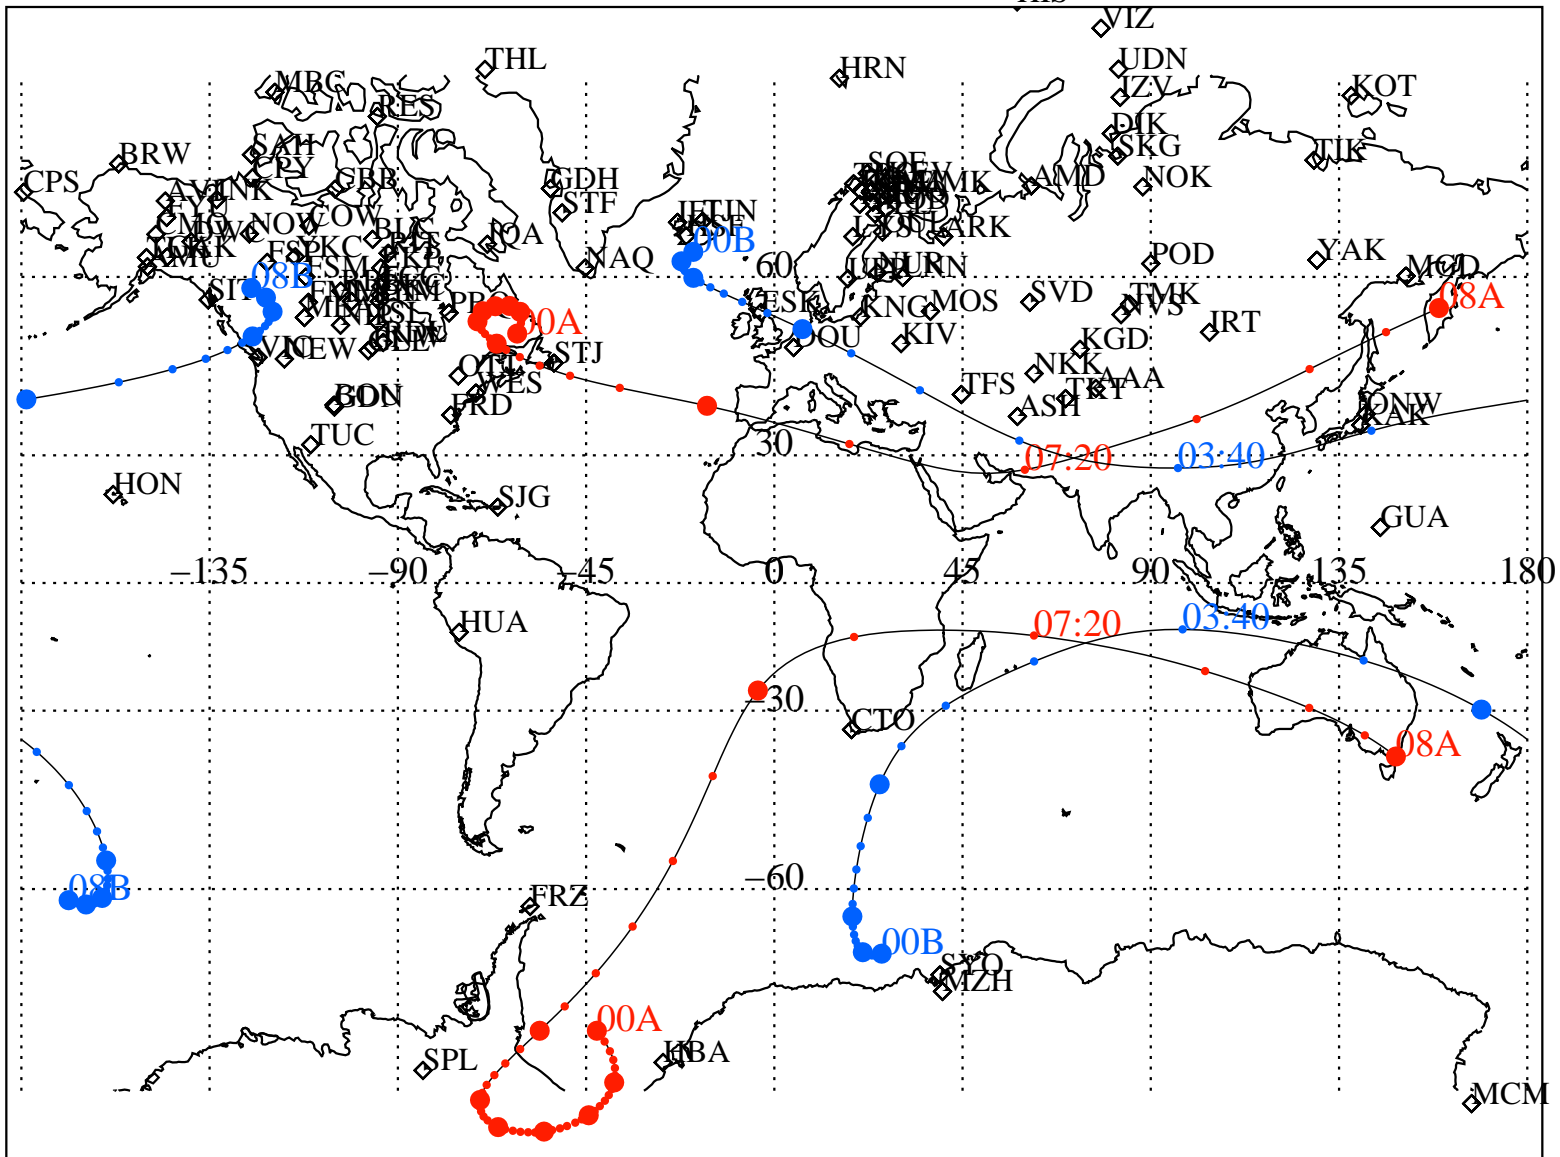

ALE
 VAN ALLEN PROBES 2013 127 (05/07) 00:00 to 2013 127 (05/07) 08:00

RBSPA-A, RBSPB-B,