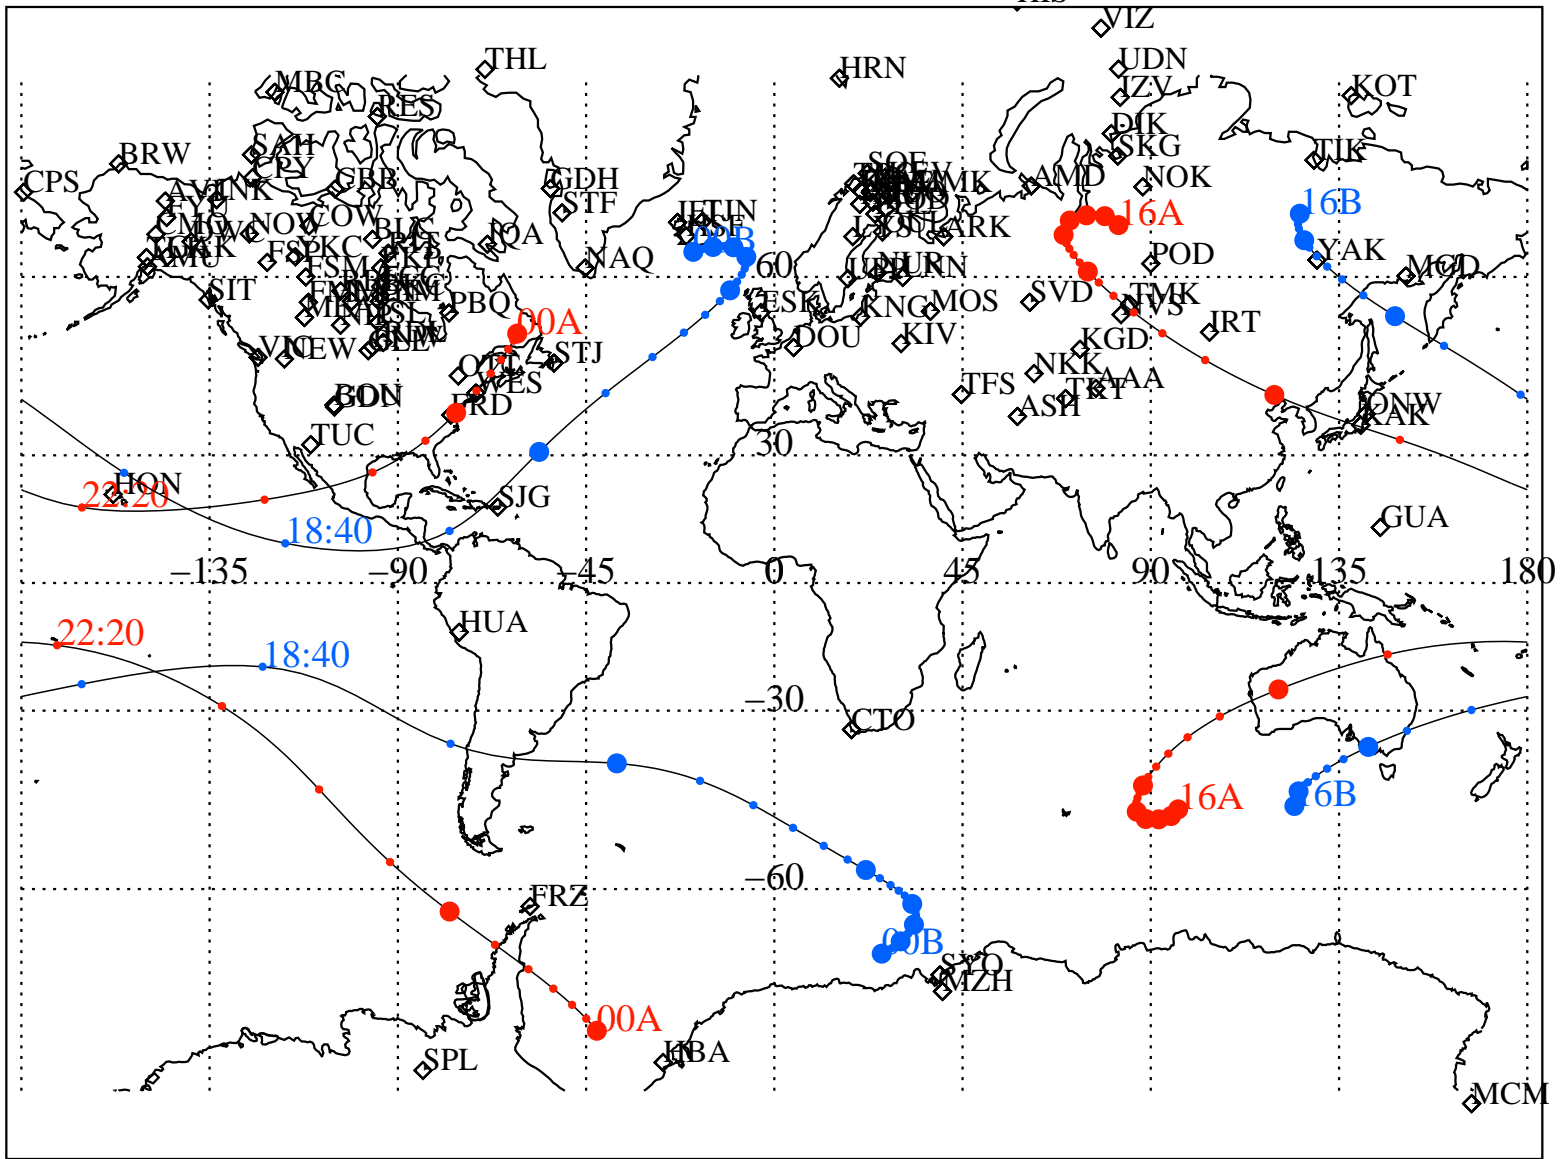

ALE  
 VAN ALLEN PROBES 2013 126 (05/06) 16:00 to 2013 127 (05/07) 00:00

RBSPA-A, RBSPB-B,