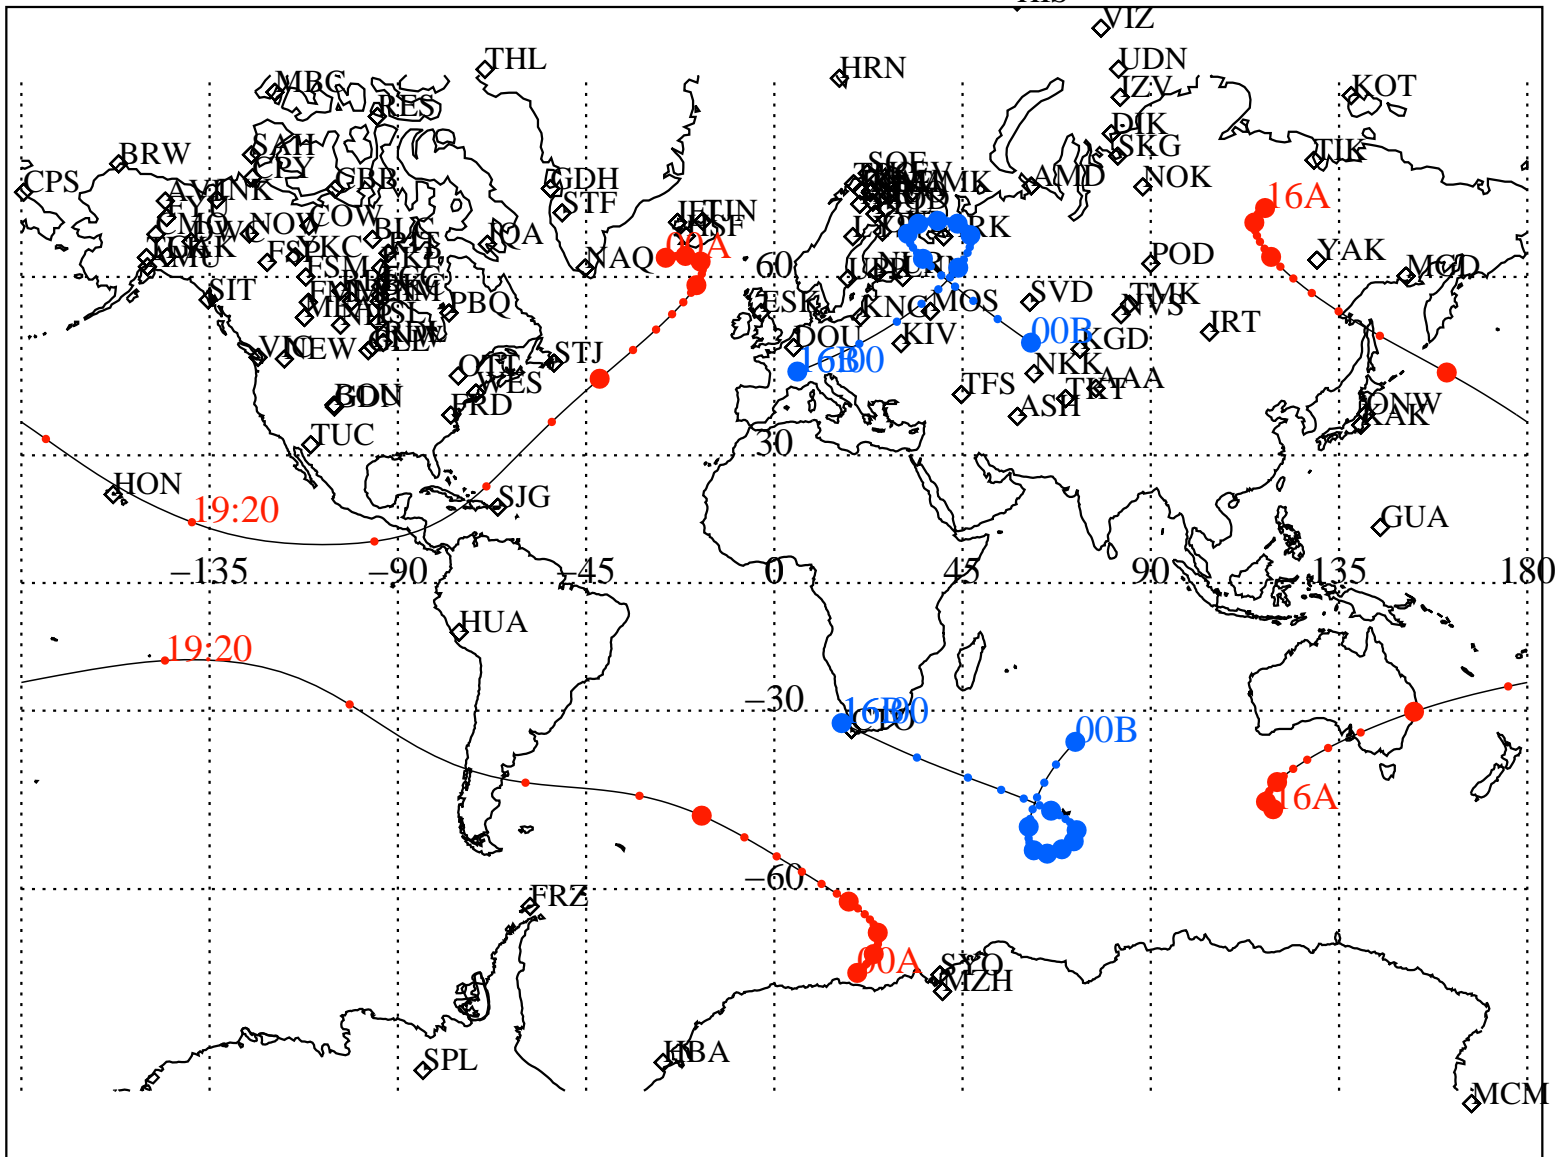

ALE  
 VAN ALLEN PROBES 2013 125 (05/05) 16:00 to 2013 126 (05/06) 00:00

RBSPA-A, RBSPB-B,