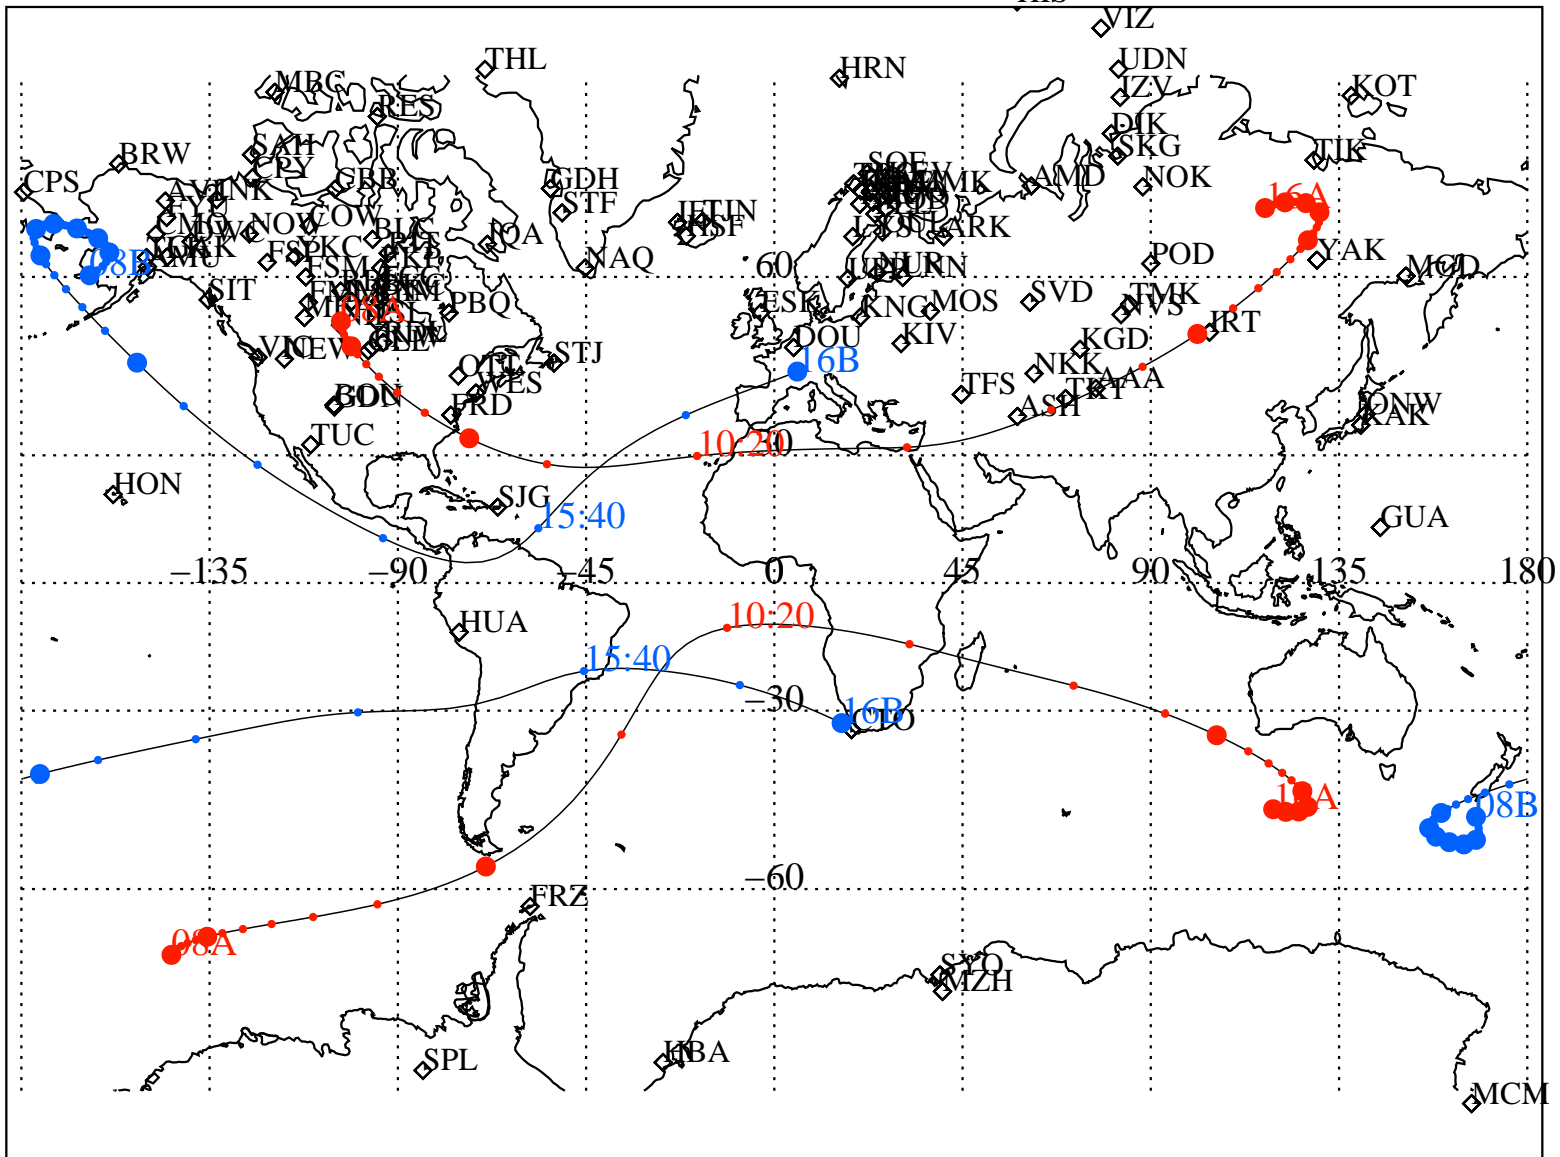

ALE  
 VAN ALLEN PROBES 2013 125 (05/05) 08:00 to 2013 125 (05/05) 16:00

RBSPA-A, RBSPB-B,