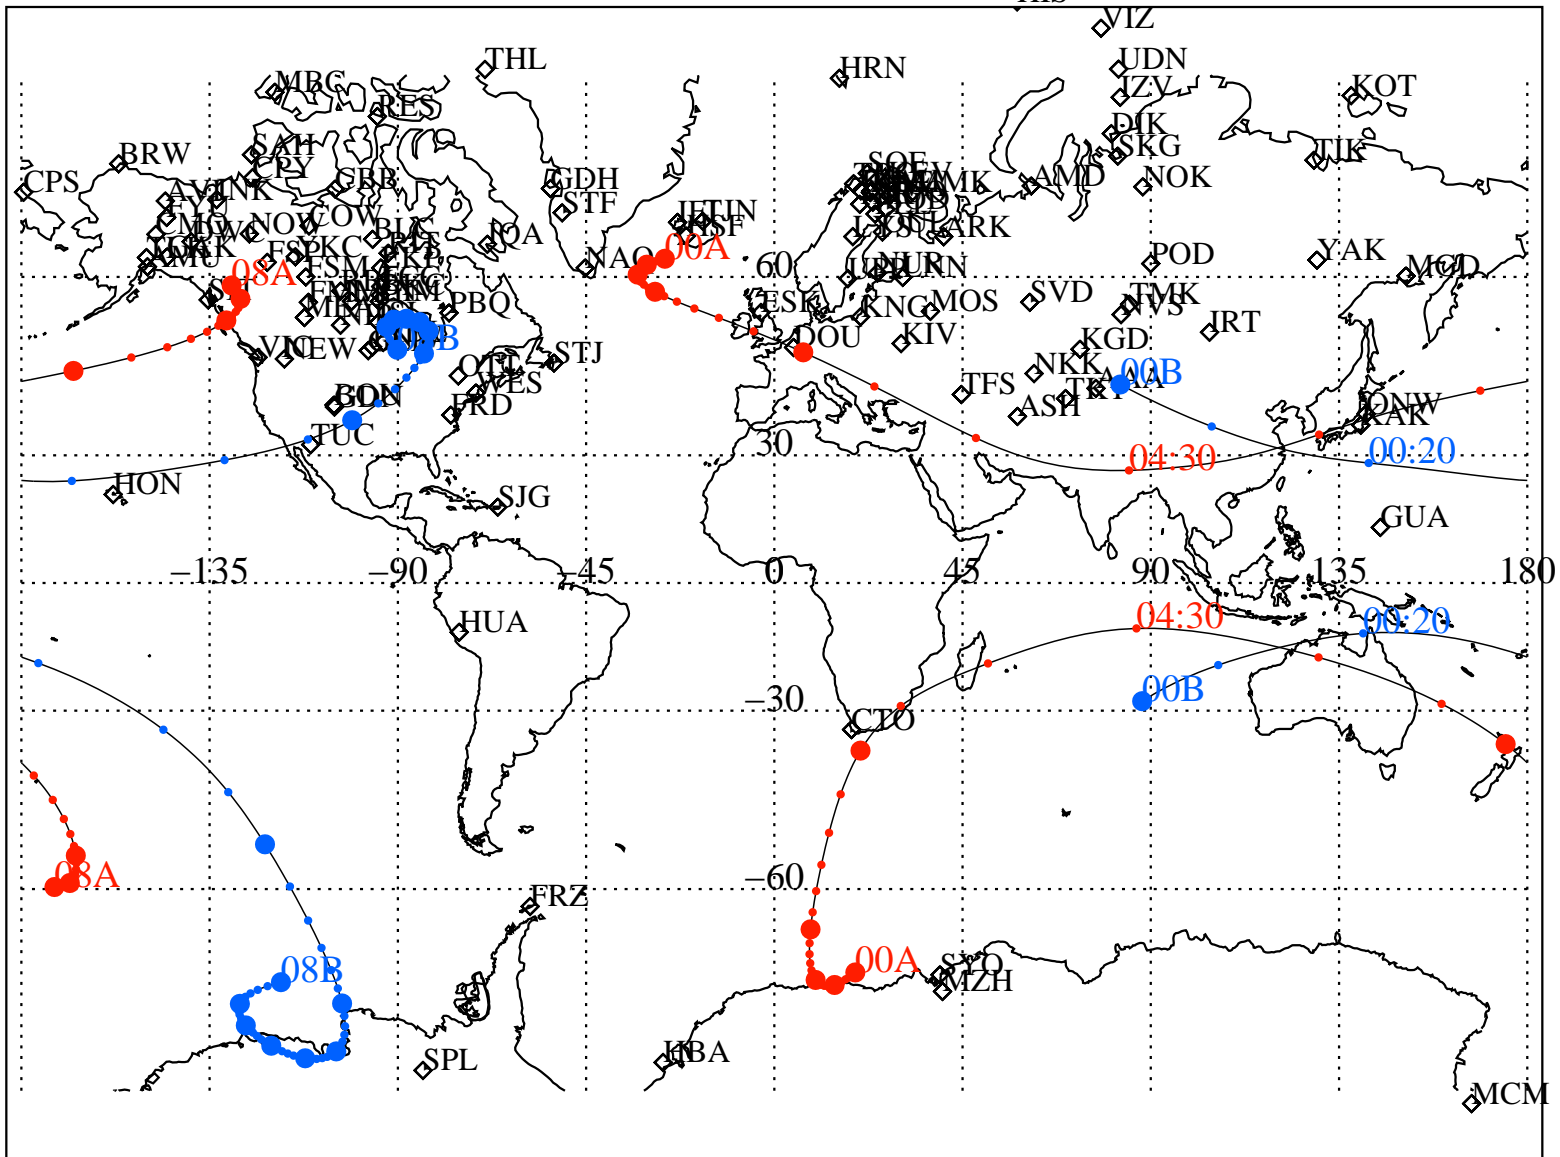

ALE  
 VAN ALLEN PROBES 2013 123 (05/03) 00:00 to 2013 123 (05/03) 08:00

RBSPA-A, RBSPB-B,