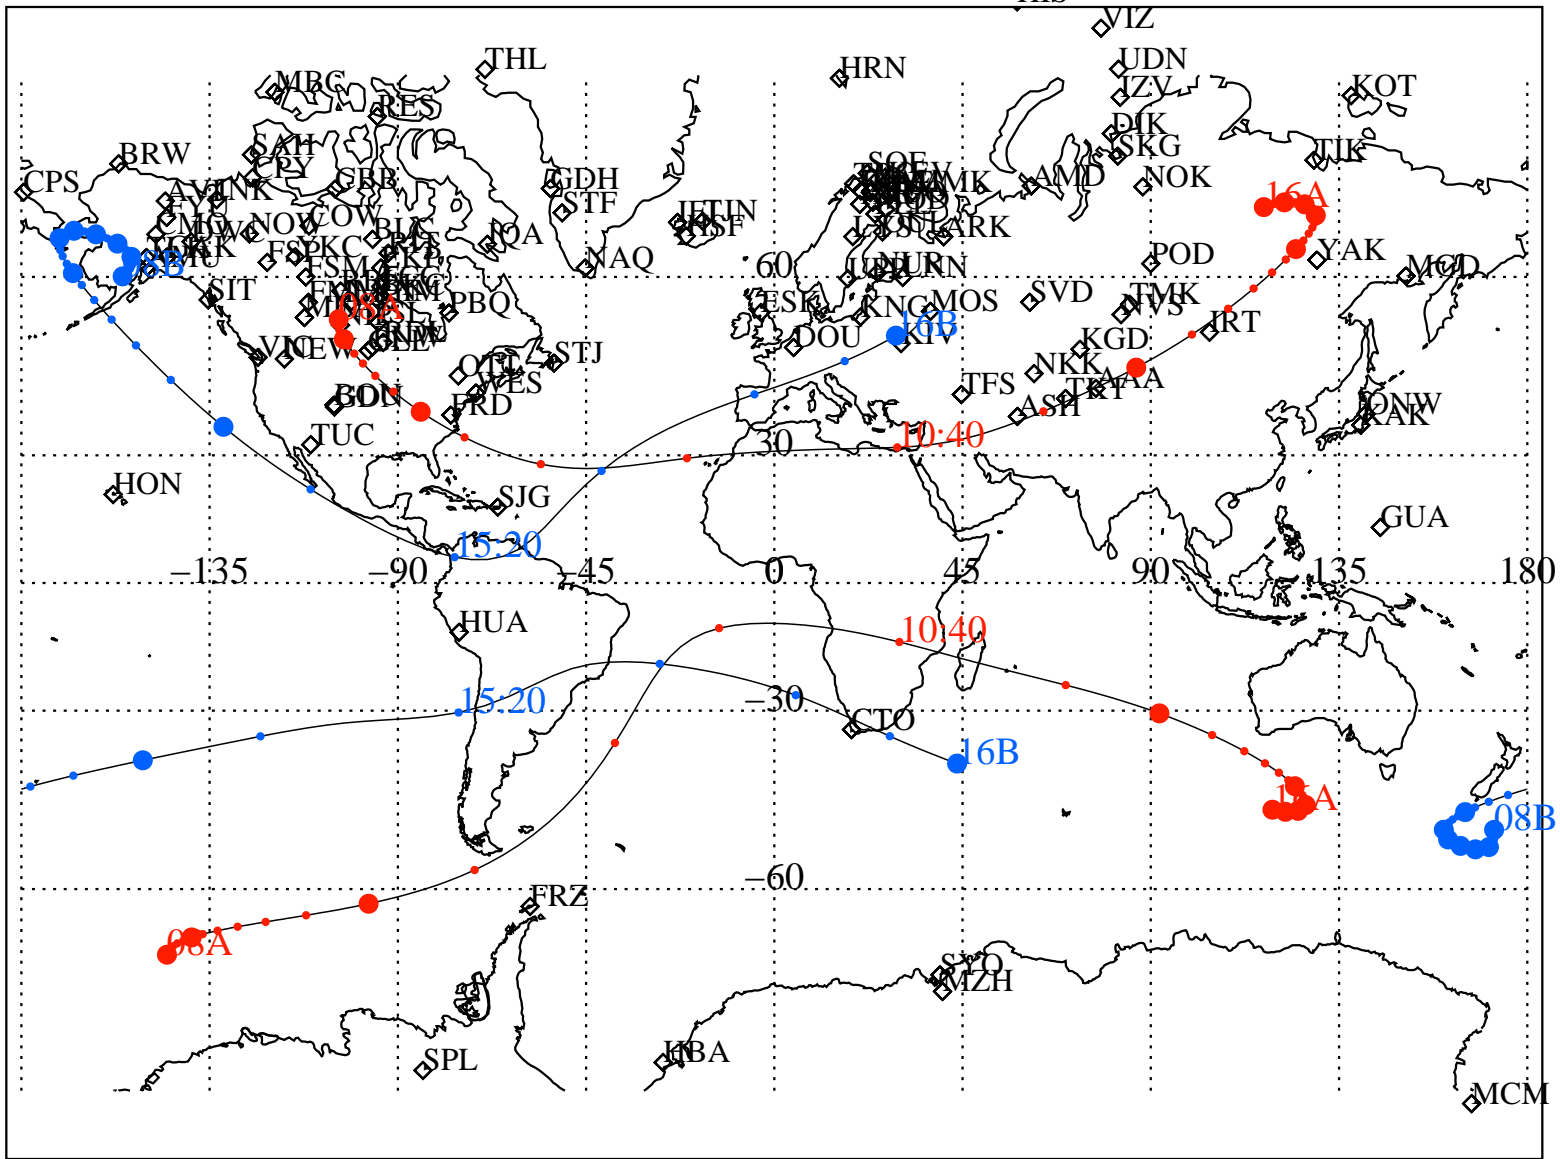

ALE
 VAN ALLEN PROBES 2013 122 (05/02) 08:00 to 2013 122 (05/02) 16:00

RBSPA-A, RBSPB-B,