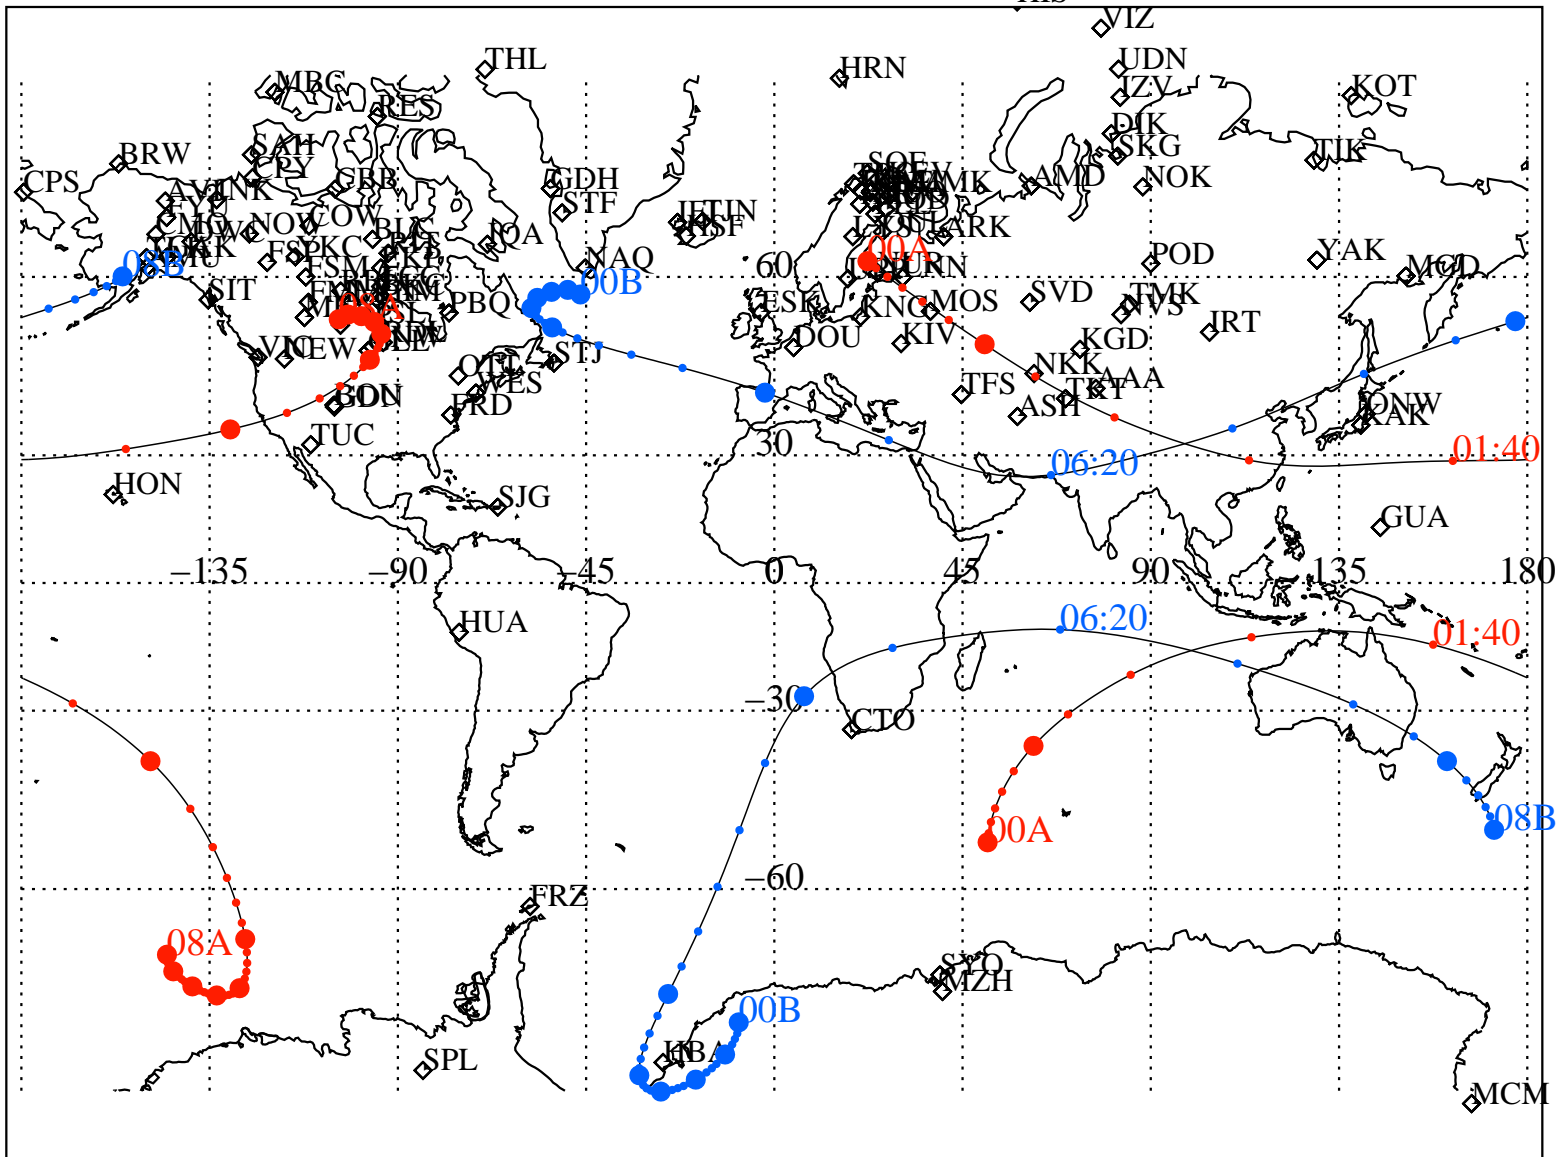

ALE
 VAN ALLEN PROBES 2013 122 (05/02) 00:00 to 2013 122 (05/02) 08:00

RBSPA-A, RBSPB-B,