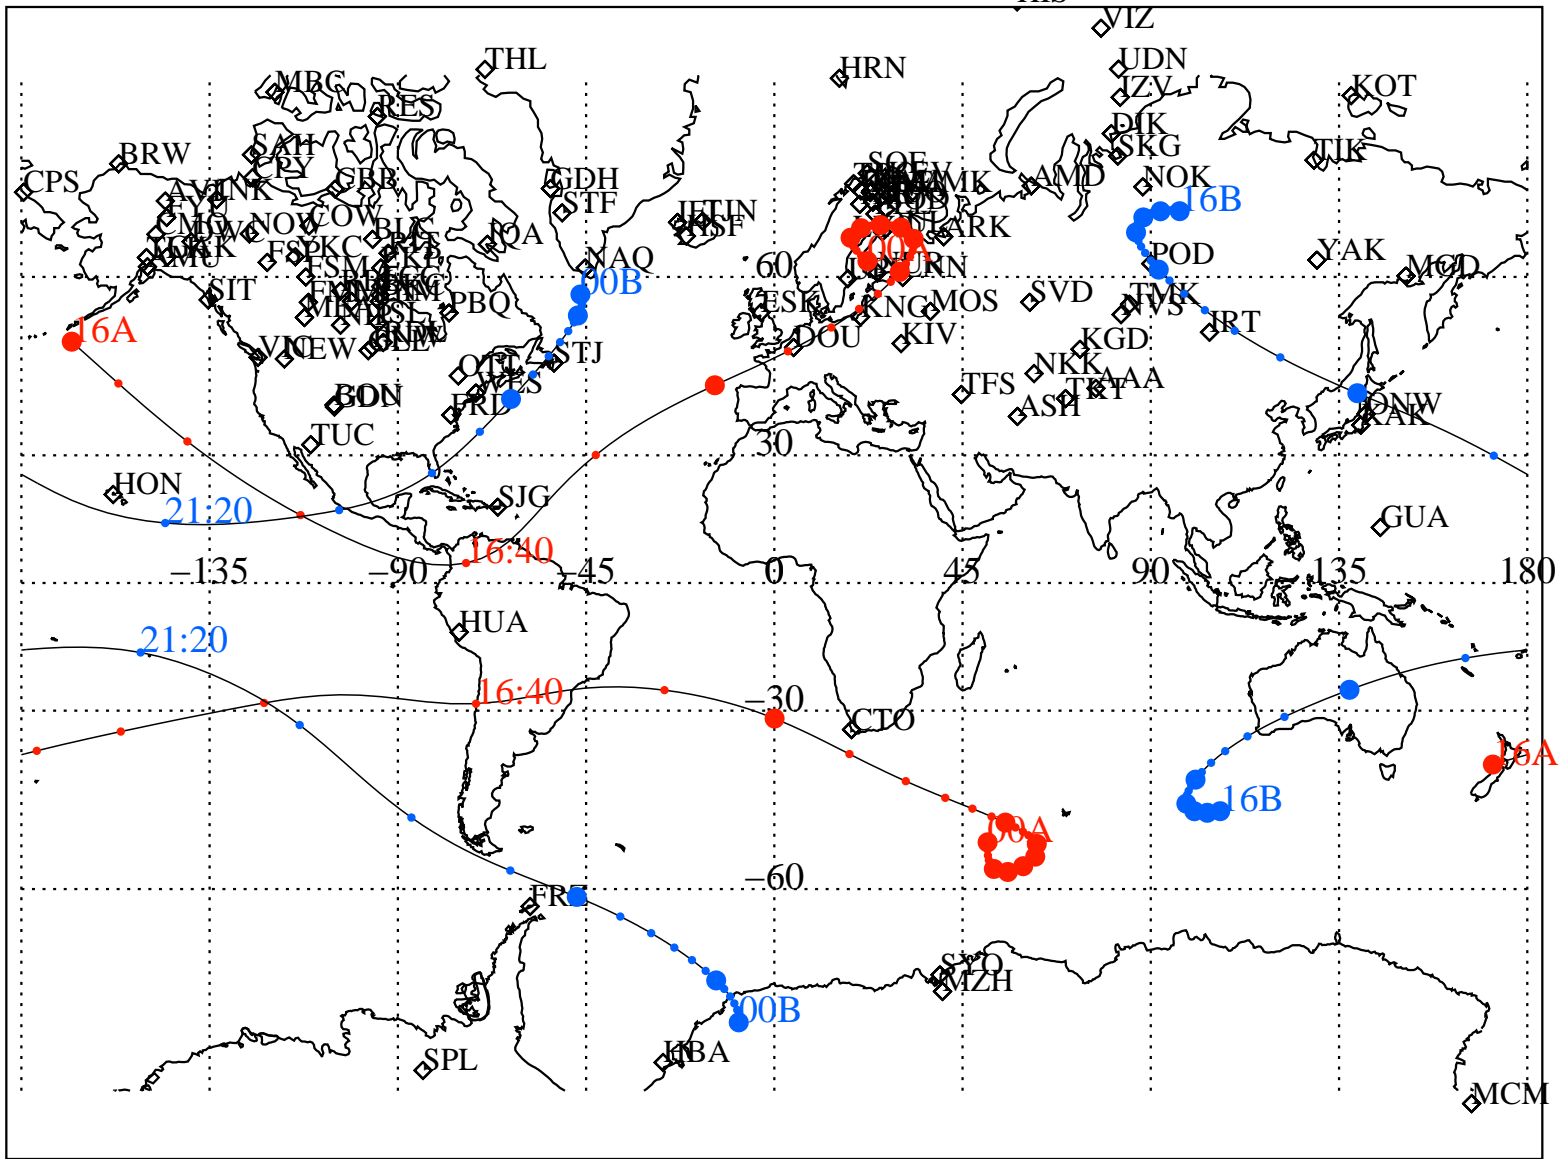

ALE  
 VAN ALLEN PROBES 2013 121 (05/01) 16:00 to 2013 122 (05/02) 00:00

RBSPA-A, RBSPB-B,