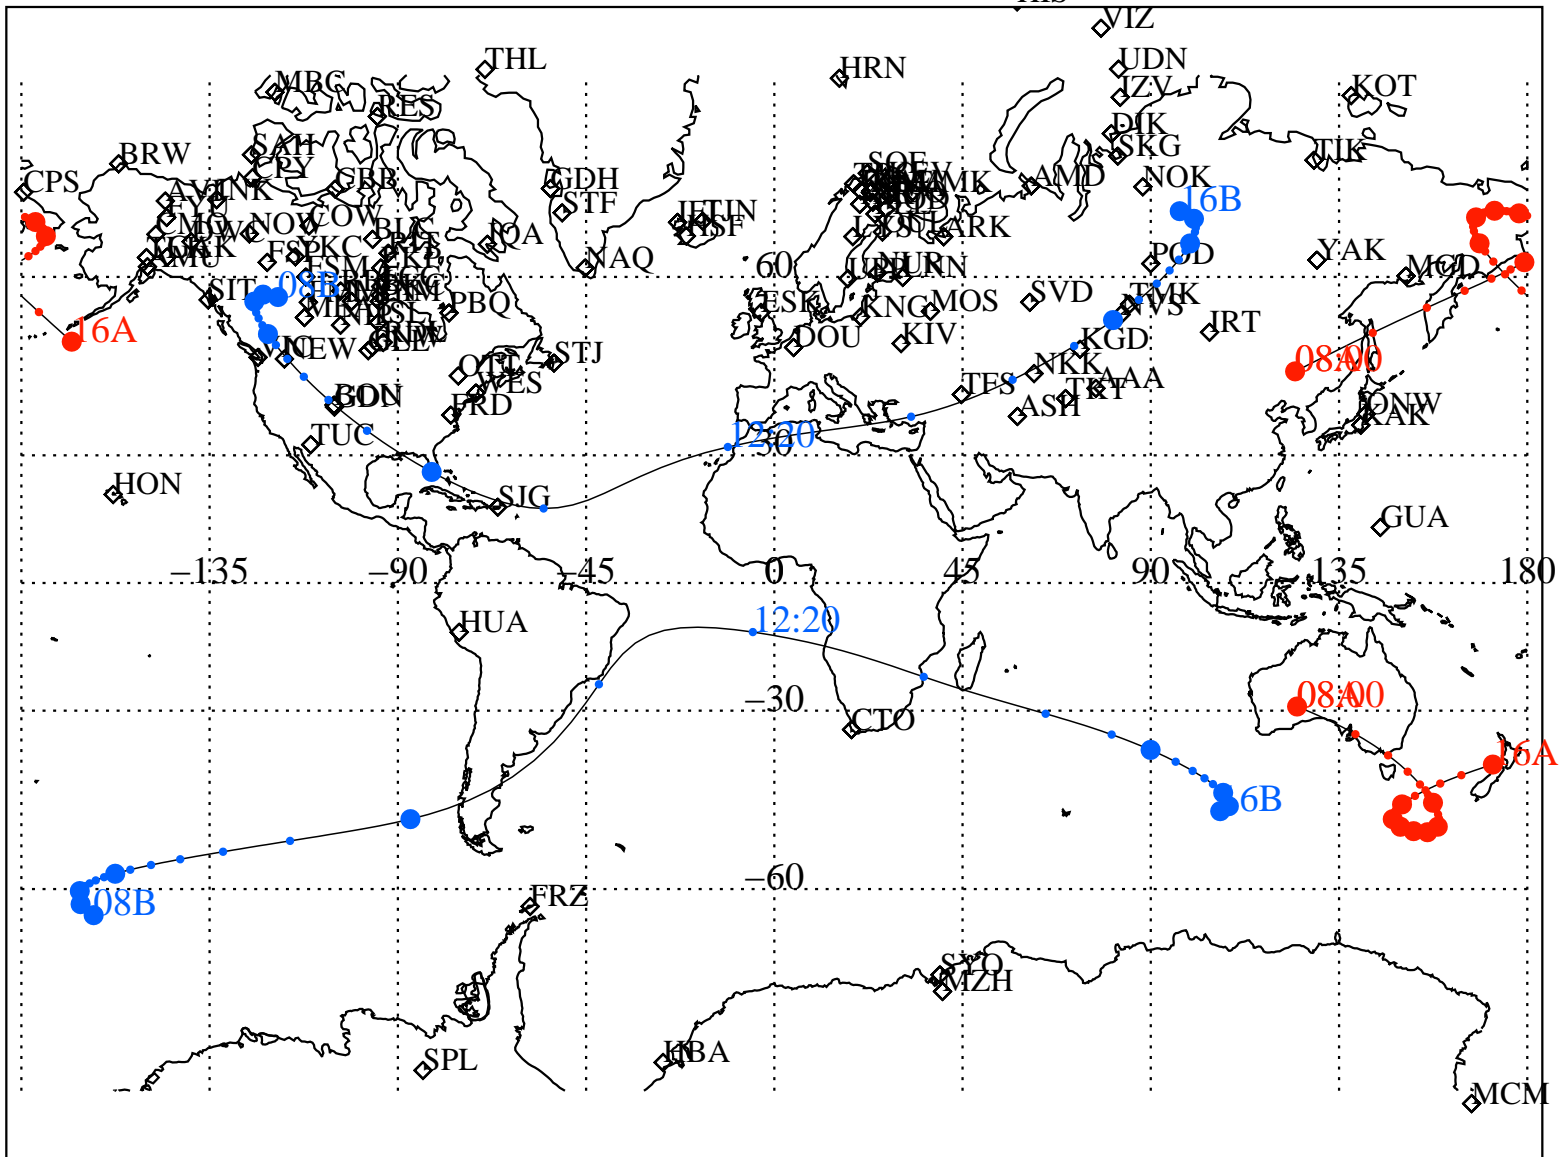

ALE
 VAN ALLEN PROBES 2013 121 (05/01) 08:00 to 2013 121 (05/01) 16:00

RBSPA-A, RBSPB-B,