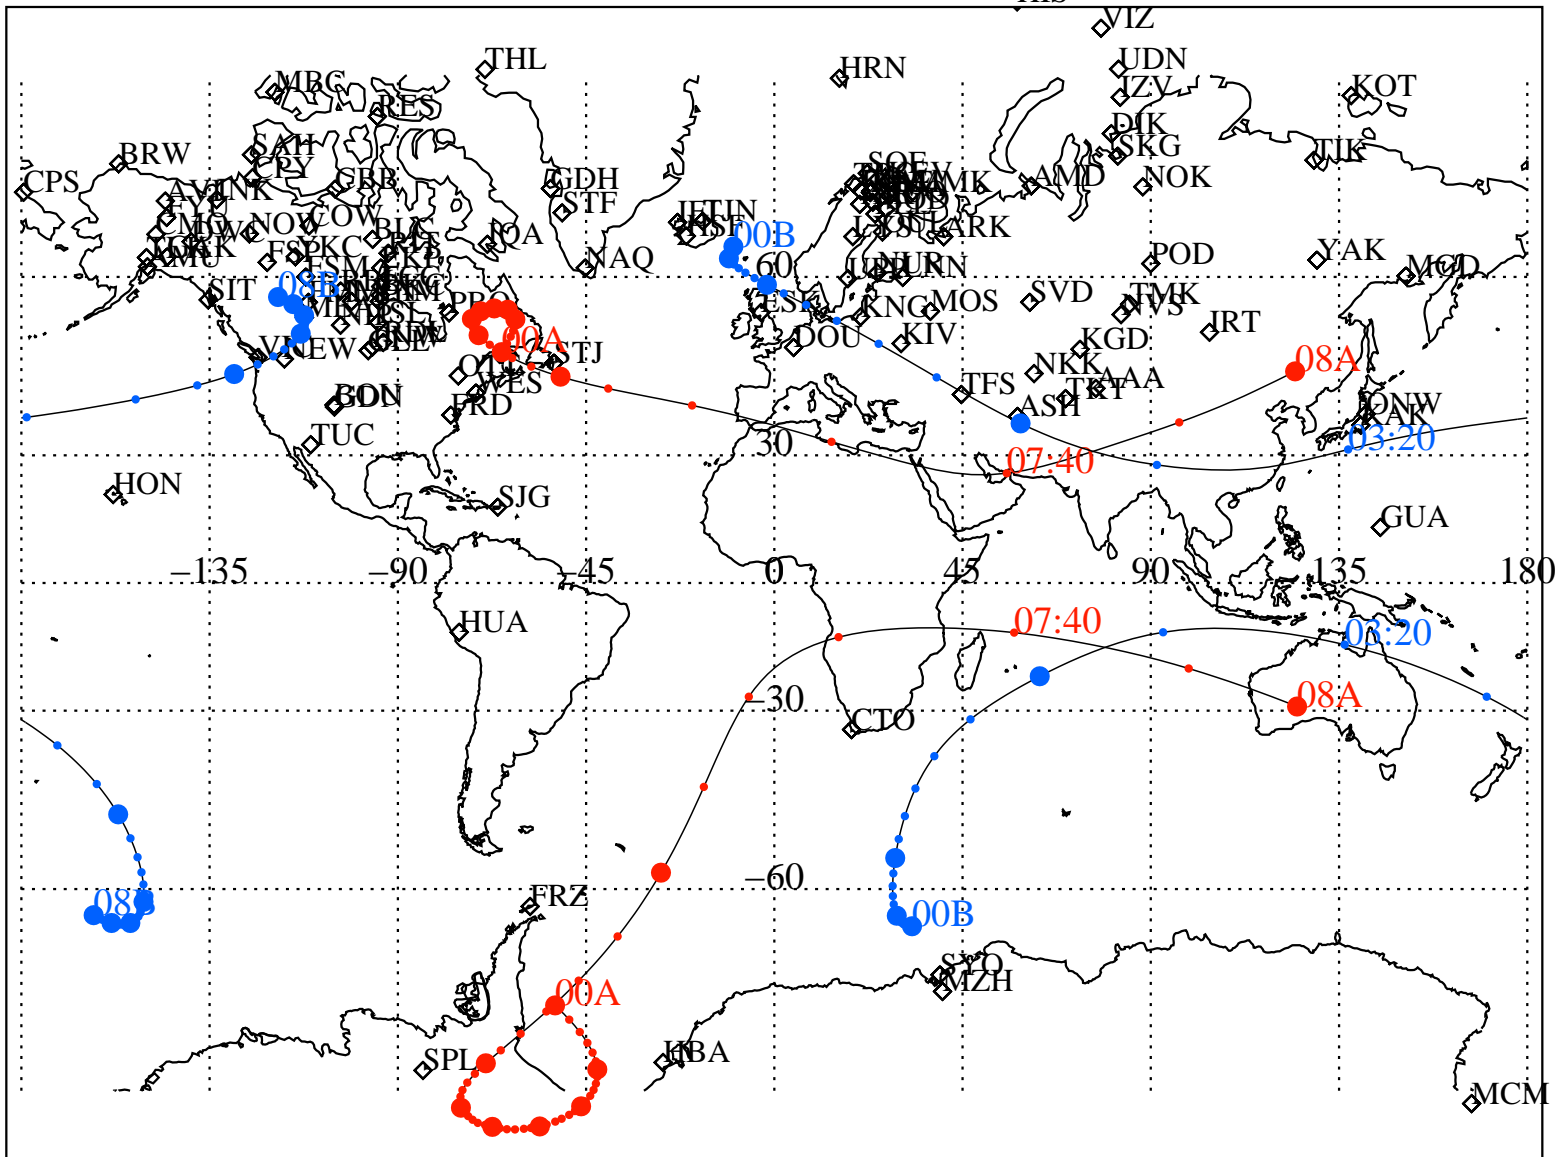

ALE
 VAN ALLEN PROBES 2013 121 (05/01) 00:00 to 2013 121 (05/01) 08:00

RBSPA-A, RBSPB-B,