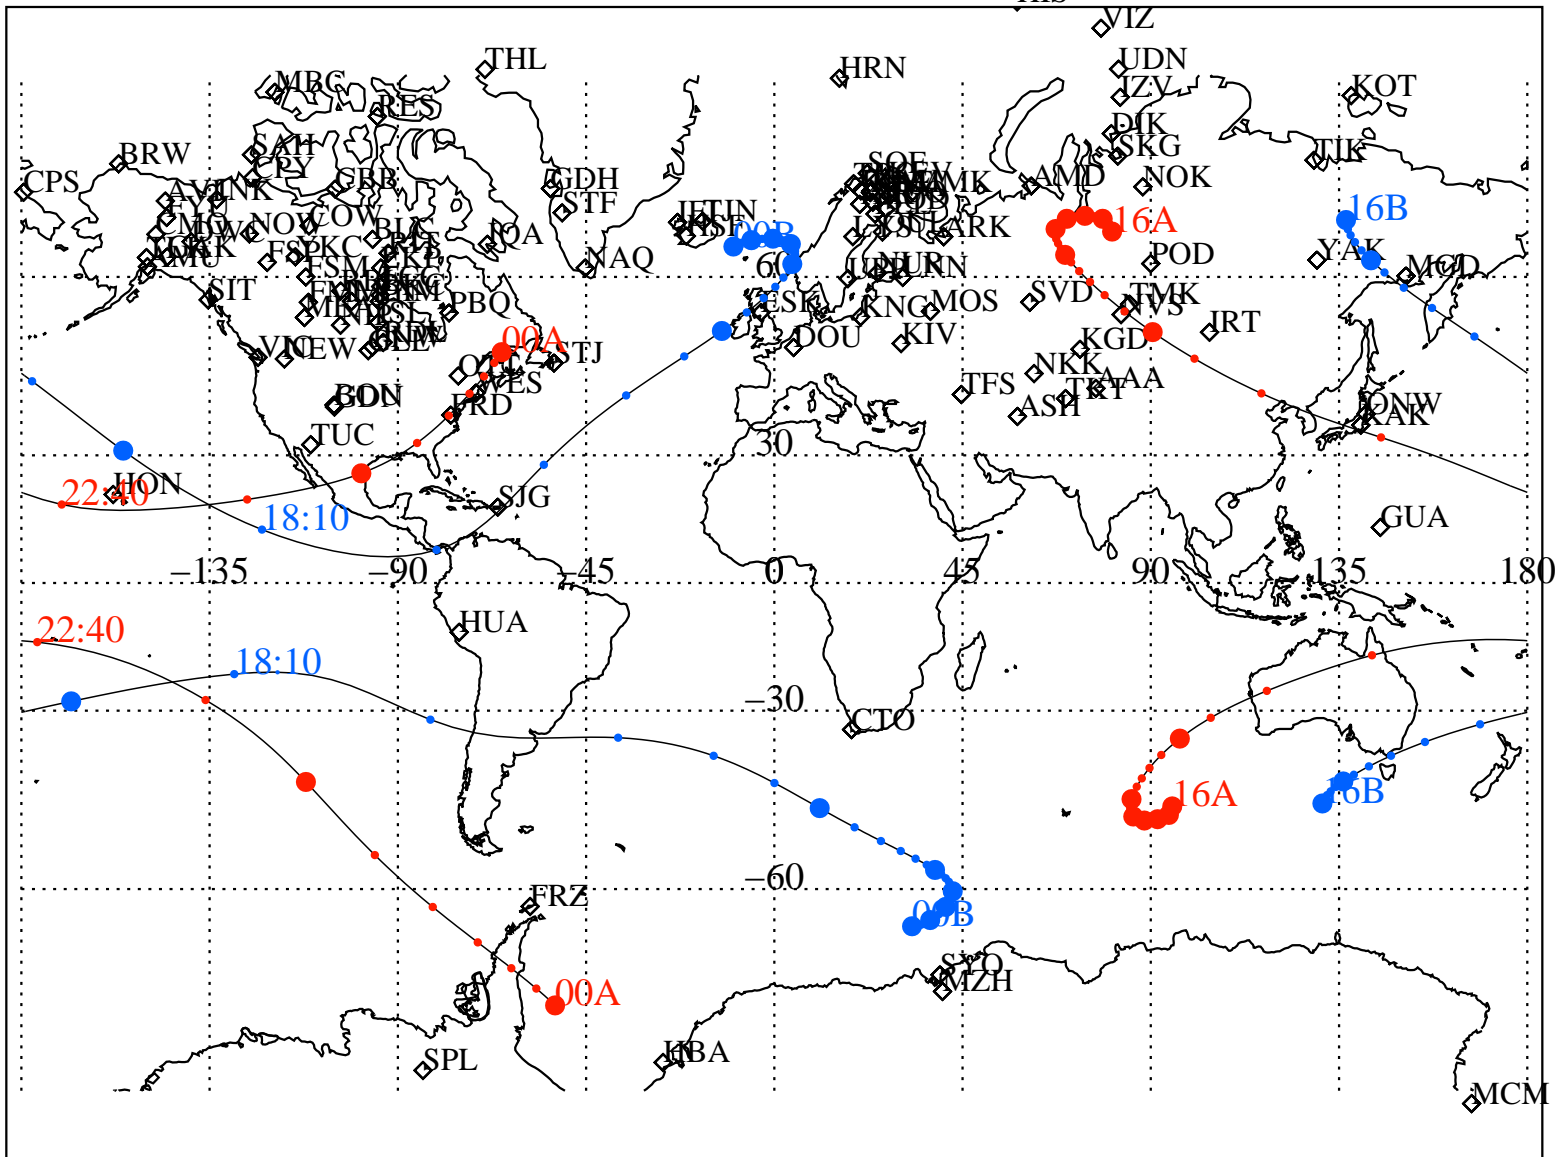

ALE  
 VAN ALLEN PROBES 2013 120 (04/30) 16:00 to 2013 121 (05/01) 00:00

RBSPA-A, RBSPB-B,