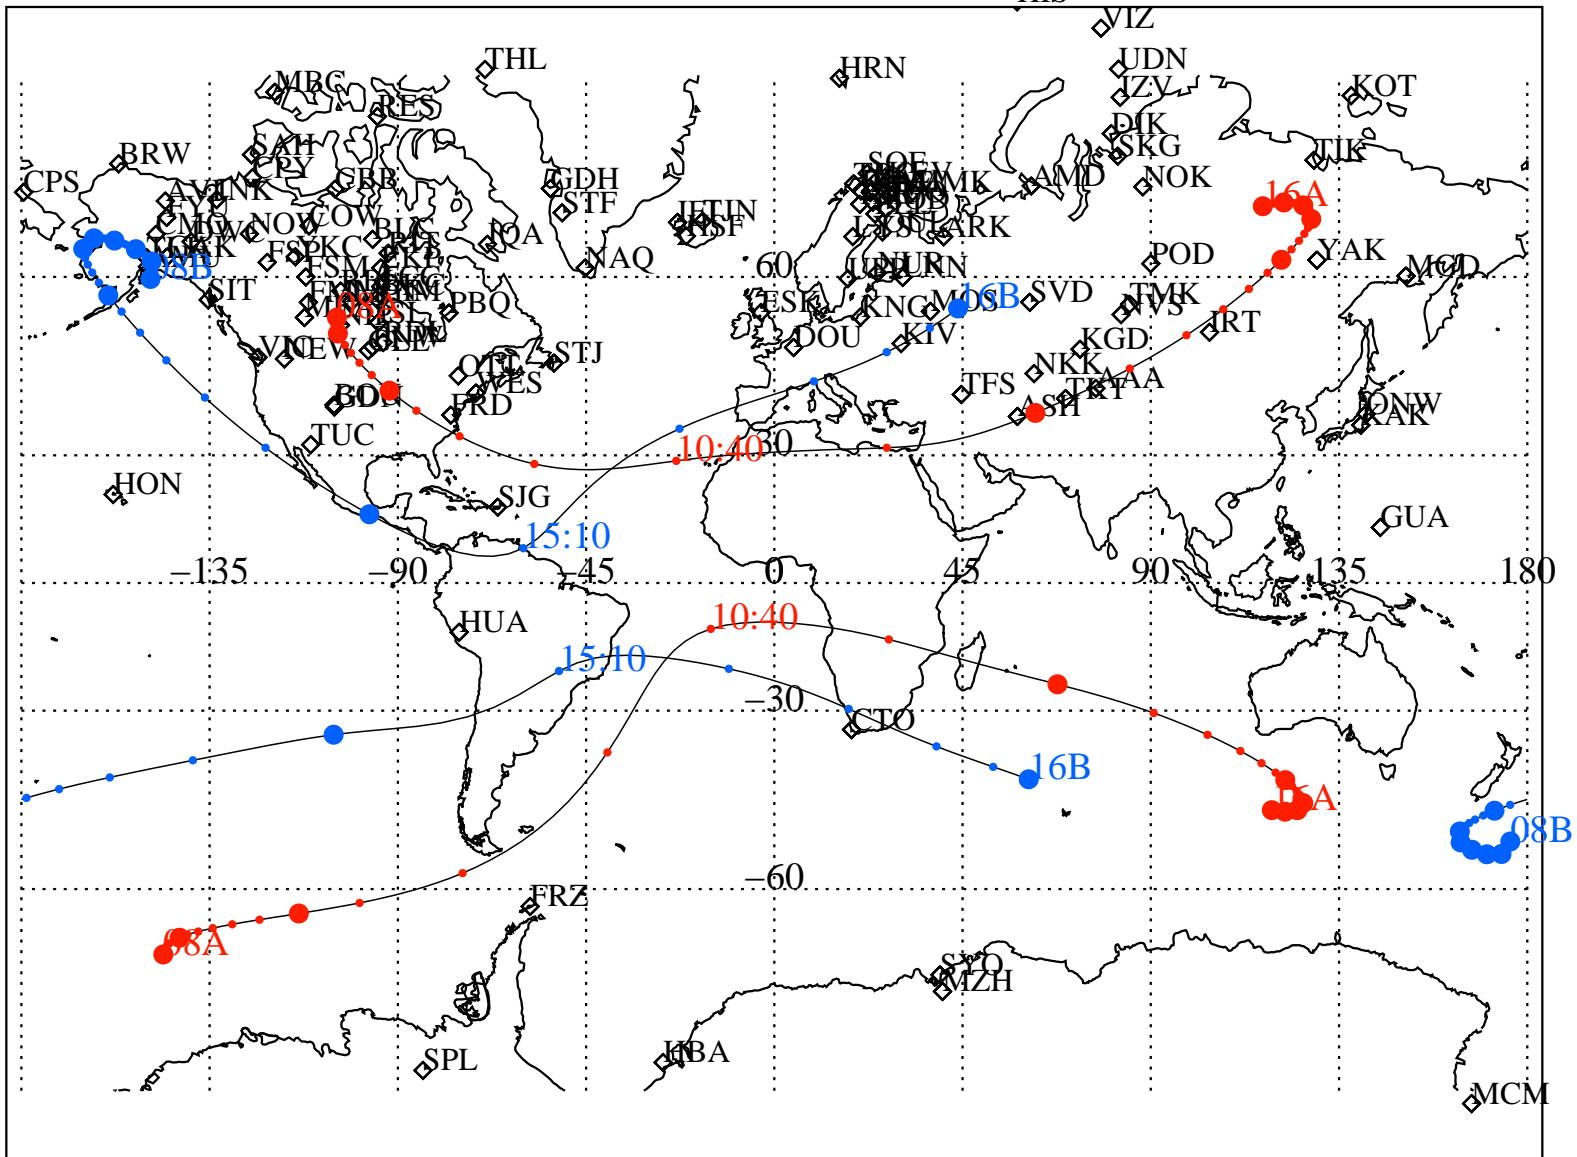

ALE  
 VAN ALLEN PROBES 2013 119 (04/29) 08:00 to 2013 119 (04/29) 16:00

RBSPA-A, RBSPB-B,