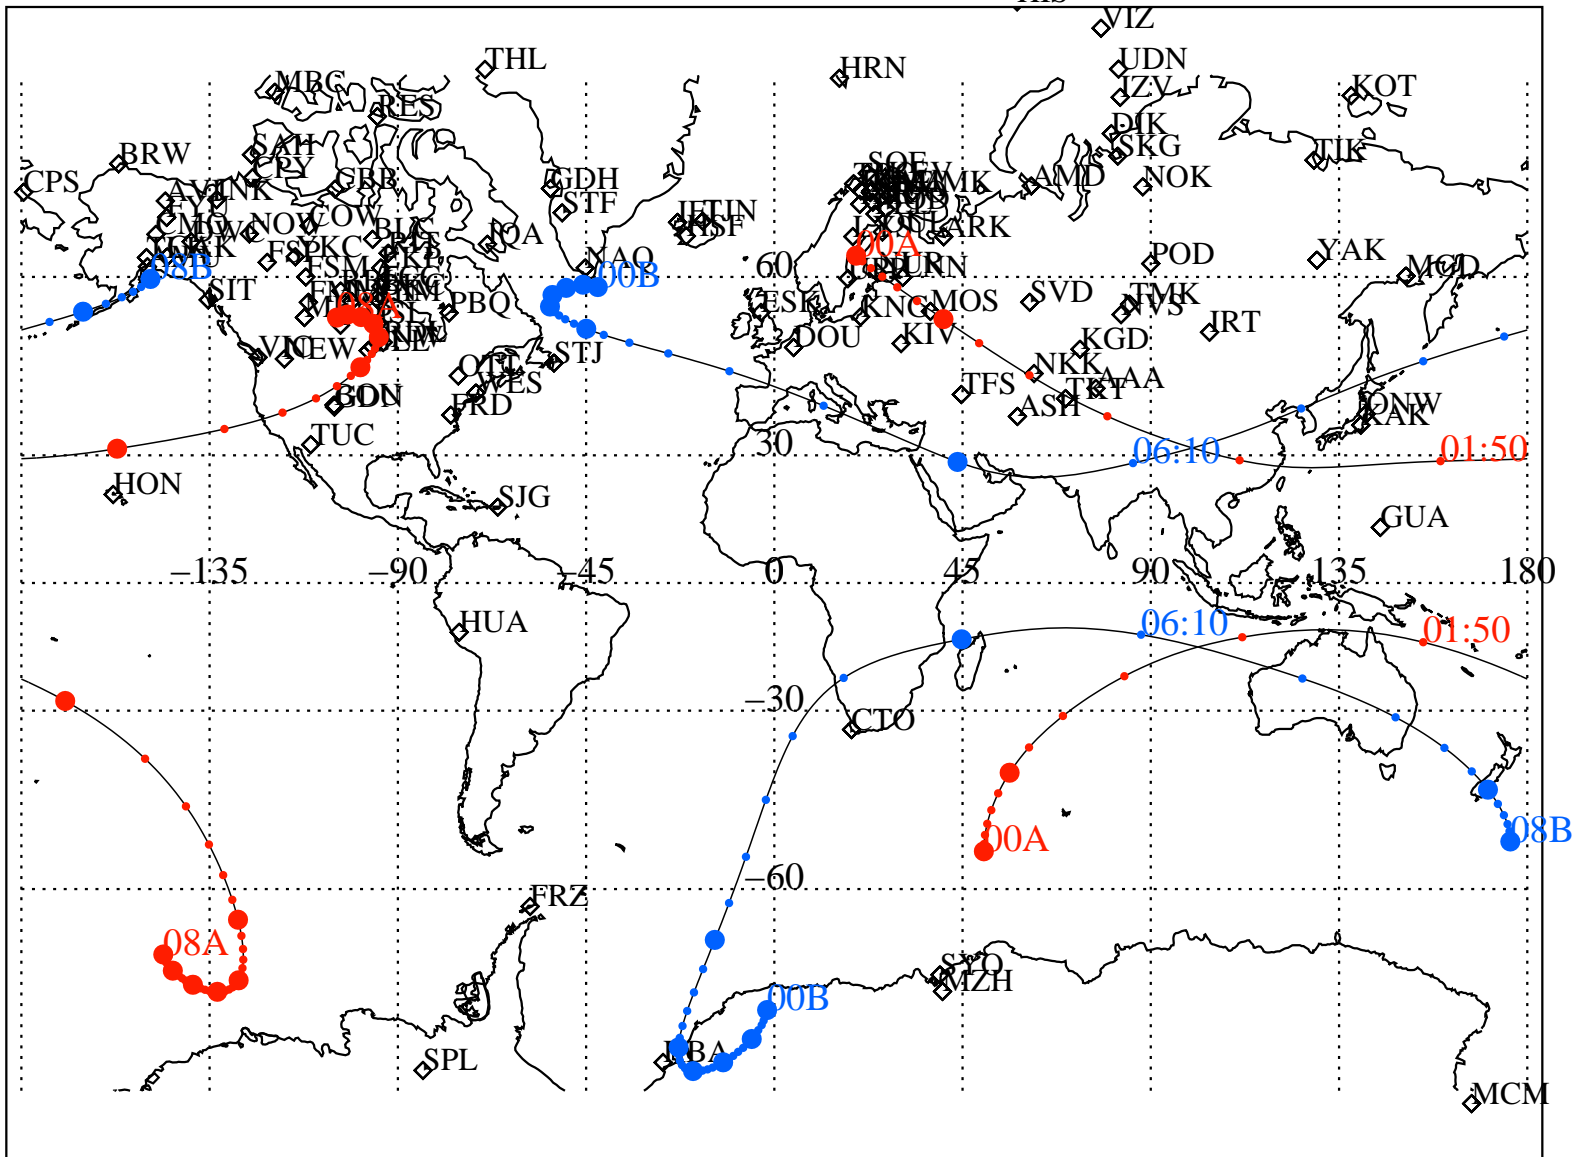

ALE  
 VAN ALLEN PROBES 2013 119 (04/29) 00:00 to 2013 119 (04/29) 08:00

RBSPA-A, RBSPB-B,