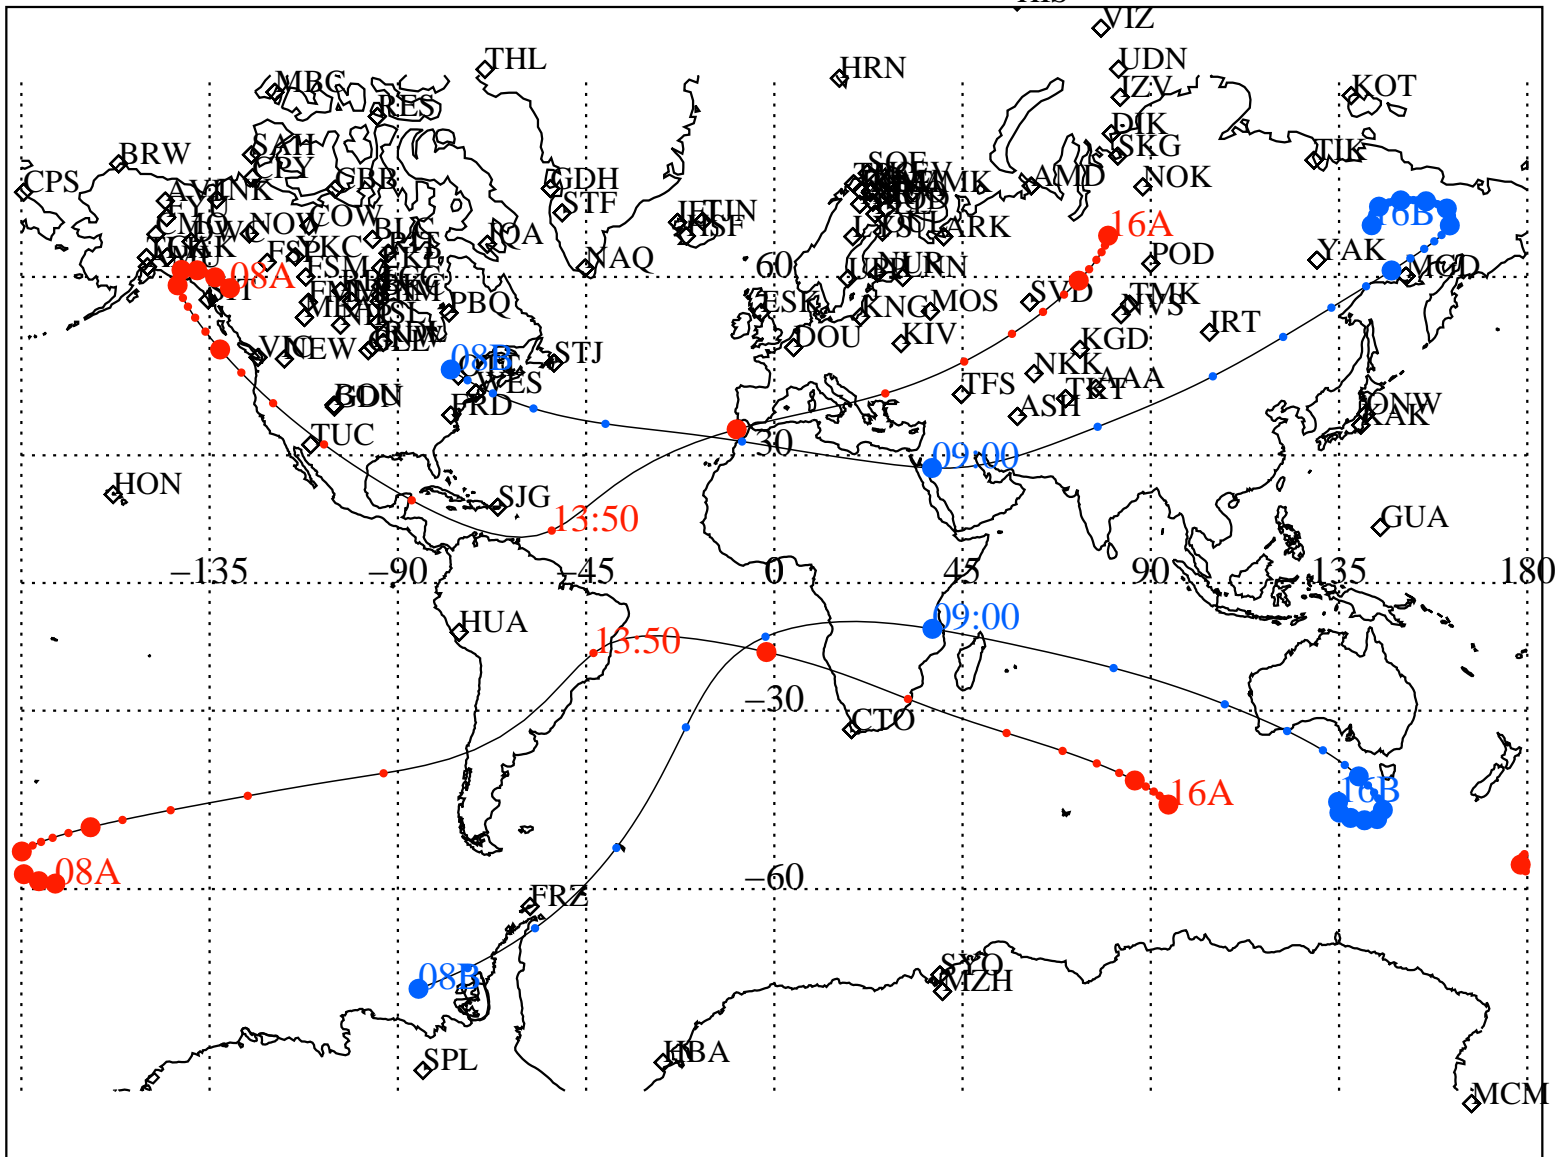

ALE
 VAN ALLEN PROBES 2013 117 (04/27) 08:00 to 2013 117 (04/27) 16:00

RBSPA-A, RBSPB-B,