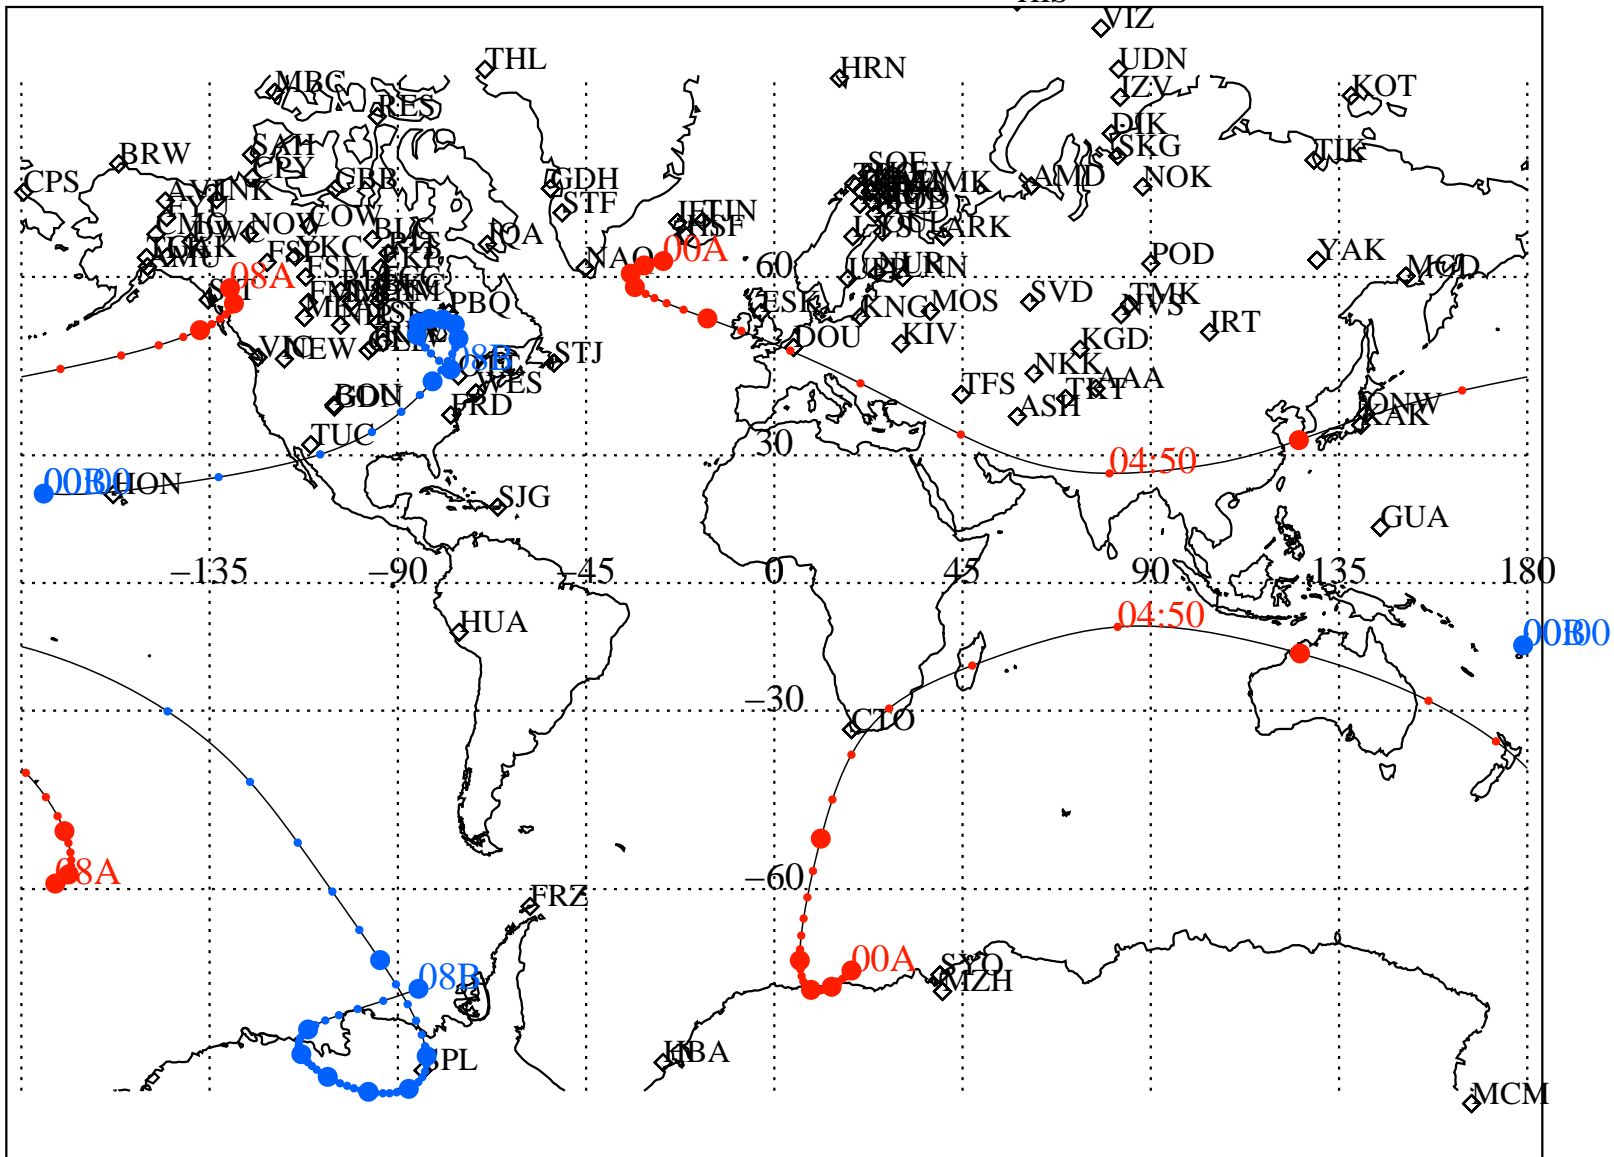

ALE
 VAN ALLEN PROBES 2013 117 (04/27) 00:00 to 2013 117 (04/27) 08:00

RBSPA-A, RBSPB-B,