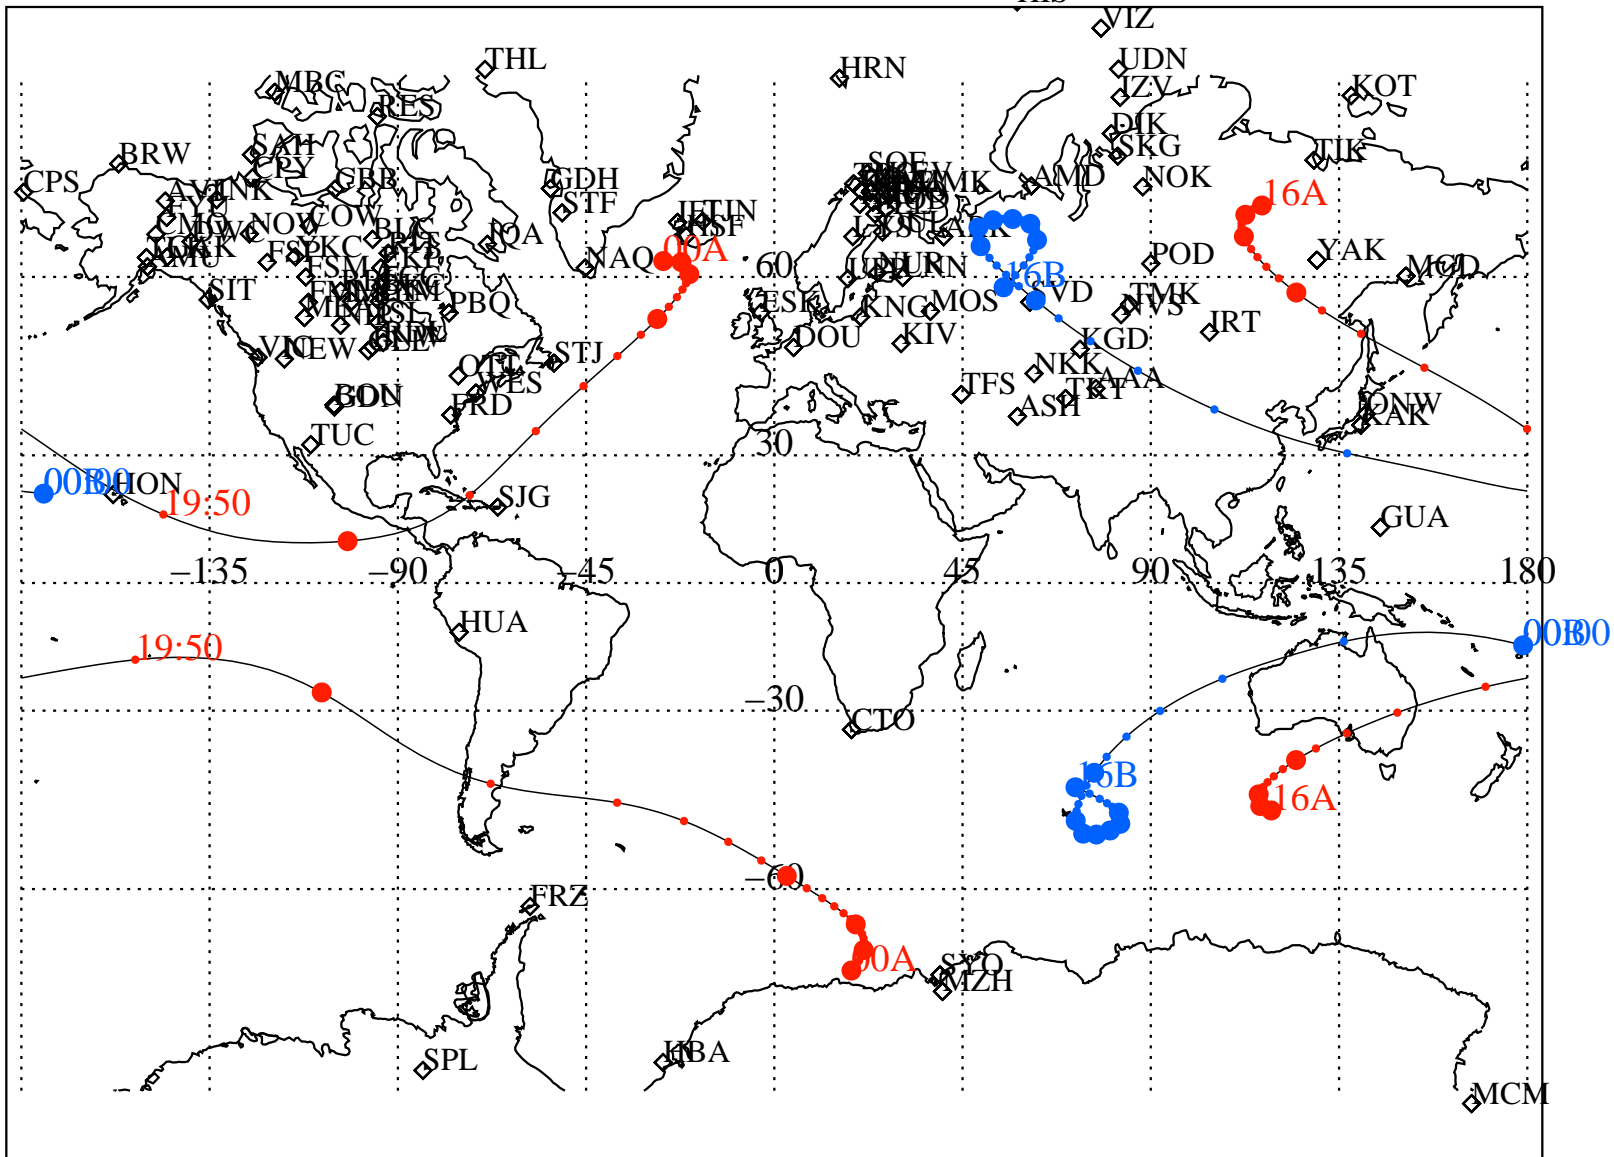

ALE
 VAN ALLEN PROBES 2013 116 (04/26) 16:00 to 2013 117 (04/27) 00:00

RBSPA-A, RBSPB-B,