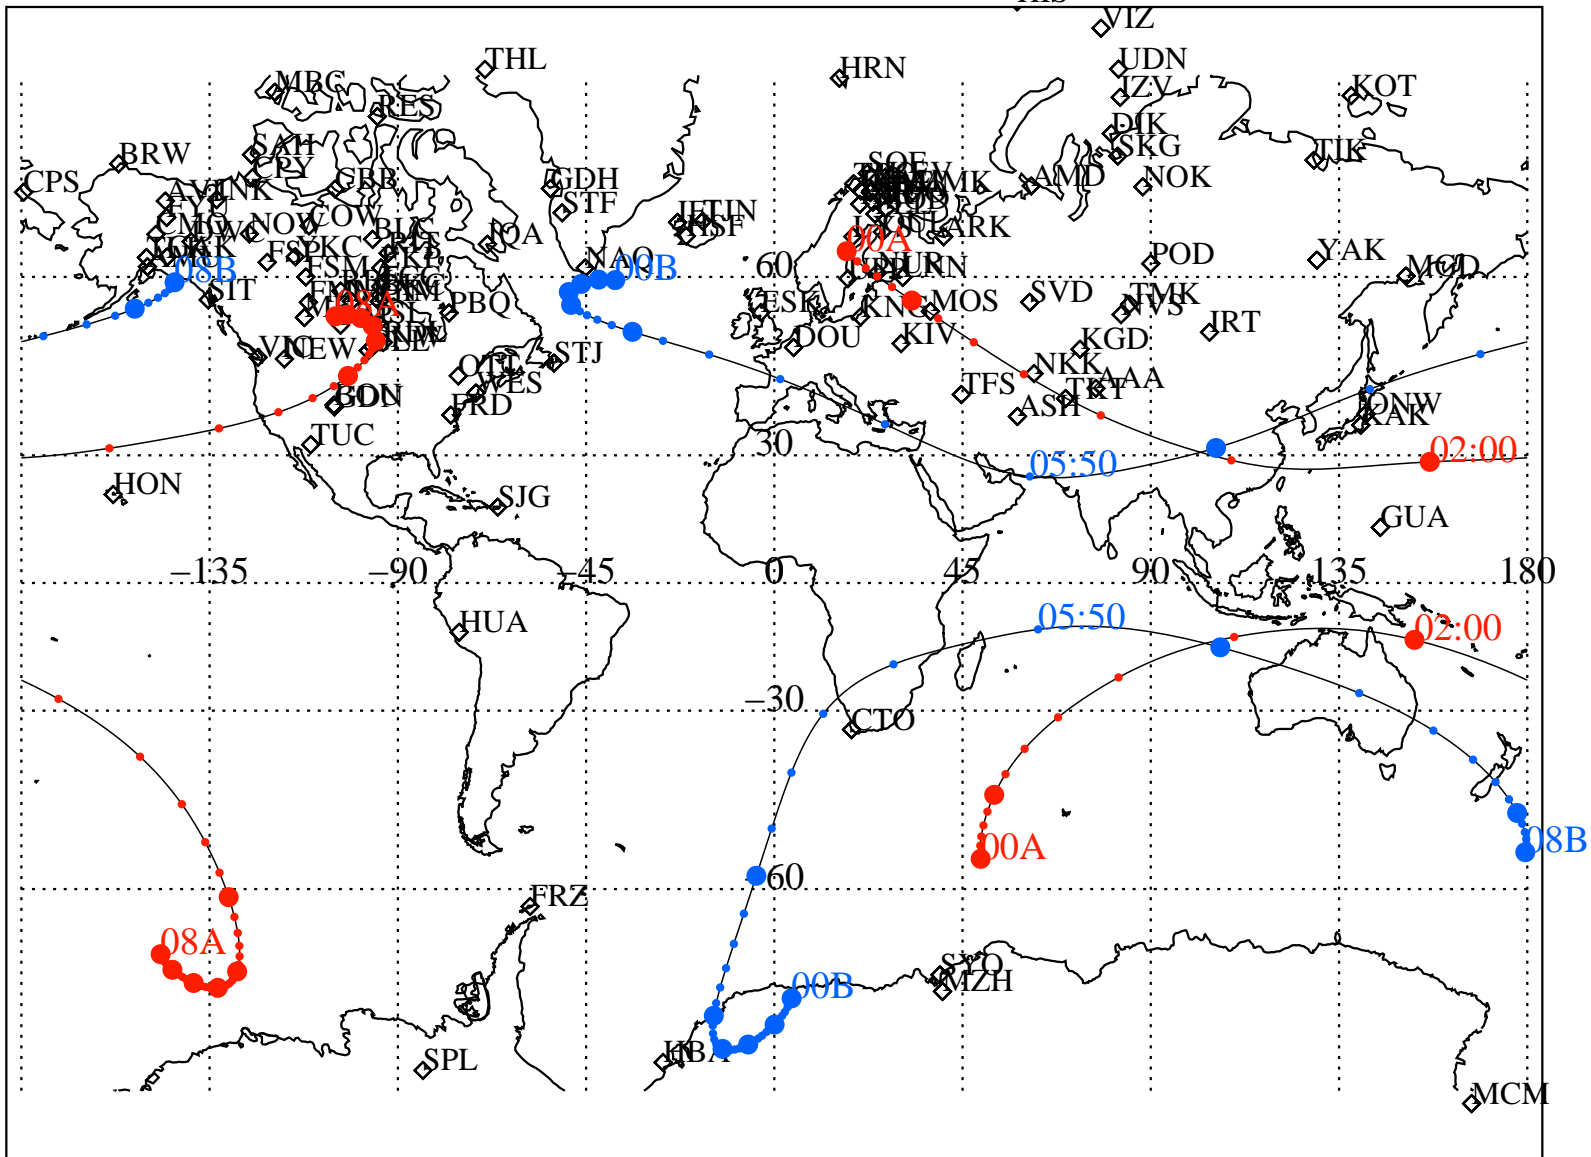

ALE
 VAN ALLEN PROBES 2013 116 (04/26) 00:00 to 2013 116 (04/26) 08:00

RBSPA-A, RBSPB-B,